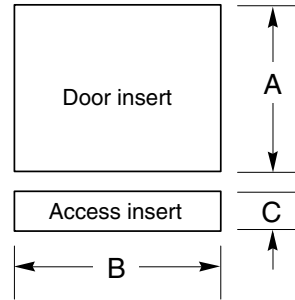

GSD2300/2301/2340/2350R GE® Built-In Dishwasher

Dimensions and Installation Information (in inches)

Electrical Rating

Voltage AC.....	120
Hertz.....	60
Total connected load amperage.....	6.2
Calrod® heater watts max.....	500

For use on adequately wired 120-volt, 15-amp circuit having 2-wire service with a separate ground wire. This appliance must be grounded for safe operation.

Note: Dishwasher must not be installed more than 10 feet from sink for proper drainage. All plumbing and electrical work must be in accordance with local codes.