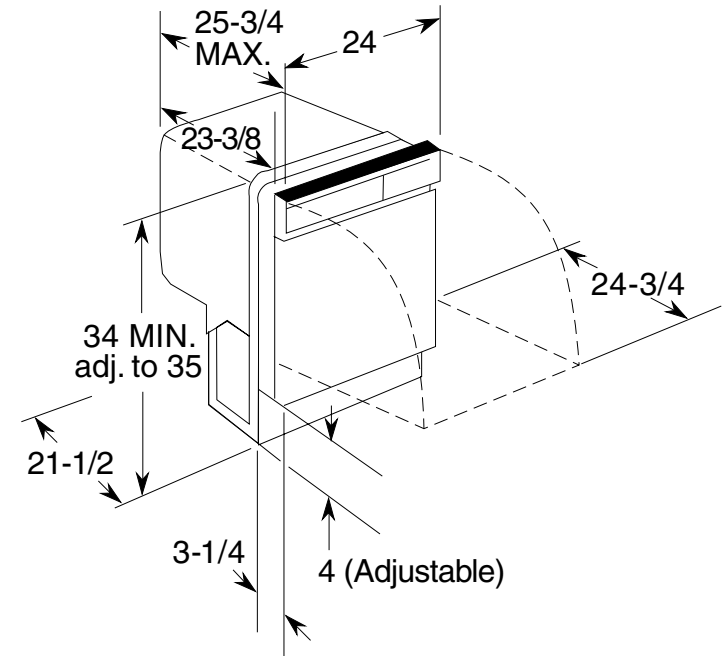

GSD2300/2301/2340/2350R GE® Built-In Dishwasher

Dimensions and Installation Information (in inches)

Electrical Rating

Voltage AC.....	120
Hertz.....	60
Total connected load amperage.....	6.2
Calrod® heater watts max.....	500

For use on adequately wired 120-volt, 15-amp circuit having 2-wire service with a separate ground wire. This appliance must be grounded for safe operation.

Note: Dishwasher must not be installed more than 10 feet from sink for proper drainage. All plumbing and electrical work must be in accordance with local codes.

Kit	A	B	C	Panel Thickness
GPF325	18-7/8"	23-9/16"	3-11/16"	1/4"
GPF375	18-15/16"	23-5/8**	4-1/4" to 3-3/4"***	3/4"

* Bottom of panel must be notched 1-1/2" x 1/2" to clear across panel

** Adjustment required to match adjacent cabinet fronts due to leveling leg adjustment, 4" nominal