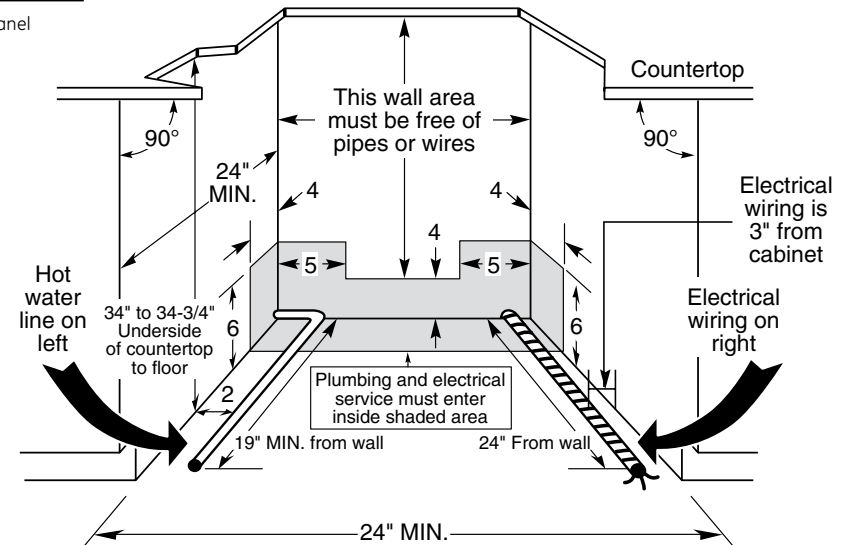

GSD2300/2301/2340/2350R GE® Built-In Dishwasher

Dimensions and Installation Information (in inches)

Electrical Rating

Voltage AC.....	120
Hertz.....	60
Total connected load amperage.....	6.2
Calrod® heater watts max.....	500

For use on adequately wired 120-volt, 15-amp circuit having 2-wire service with a separate ground wire. This appliance must be grounded for safe operation.

Note: Dishwasher must not be installed more than 10 feet from sink for proper drainage. All plumbing and electrical work must be in accordance with local codes.

Kit	A	B	C	Panel Thickness
GPF325	18-7/8"	23-9/16"	3-11/16"	1/4"
GPF375	18-15/16"	23-5/8**	4-1/4" to 3-3/4"***	3/4"

* Bottom of panel must be notched 1-1/2" x 1/2" to clear across panel

** Adjustment required to match adjacent cabinet fronts due to leveling leg adjustment, 4" nominal