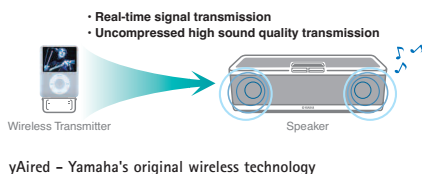

Superior Sound Quality

The PDX-60 delivers crisp, clear and superior sound quality. That's because unlike systems that use Bluetooth technology to send compressed data, the PDX-60 uses Yamaha's original wireless technology to send uncompressed data (linear PCM transmission), so there is no loss of signal data. Add a Yamaha-quality amplifier and two large 3 1/4" speaker units, and you have a top-class sound system for enjoying your iPod/iPhone music library.

Perfect Sound Syncing with Movies

Both Bluetooth and WiFi wireless systems transmit data with a delay, which means that when you watch movies or videos on

your iPod, the sound is not synced to the picture. The PDX-60 features real-time signal transmission, so movies look and sound natural.

Simple, Convenient Operation

Unlike Bluetooth systems, no pairing is necessary – you just activate the iPod for a wireless connection. In addition, when you turn the iPod on and off, the speaker turns on and off. And you can adjust the speaker volume with the iPod volume control. With most other wireless systems, since the iPod is not synchronized to the main unit, you have to adjust the volume of the main unit.