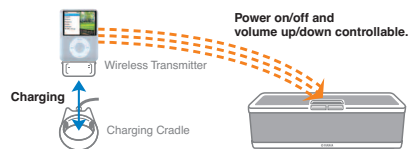

Put the Speaker and iPod Where You Want Them

Because the transmitter and speaker

communicate wirelessly, you can put the speaker almost anywhere – up on top of a cabinet, in an out-of-the-way corner, etc. The iPod or iPhone connects to the transmitter, which is itself compact, so you can put it down anywhere or carry it around. You can also set the iPod/iPhone and transmitter in the cradle horizontally for watching videos. The iPod/iPhone docked to the speaker can also be operated via the remote unit.

Dual Charging Capability

The iPod charges from both the speaker and cradle, so you can leave it in either location for long periods and continually enjoy your music library.

Color Variations

The Speaker is available in four colors: black, blue, gray and pink. Match it to your room or your iPod.

• iPod is a trademark of Apple, Inc., registered in the U.S. and other countries. • Product designs and specifications are subject to change without notice.