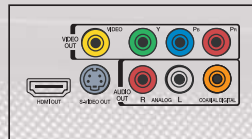

This product does not play HD DVD or Blu-ray discs. It upconverts standard definition (480i/p) DVD content to HD (720p, 1080i or 1080p) to match the resolution of your HD display. Although near the picture quality, it does not produce or output native HD video content.

To display upconverted 720p, 1080i or 1080p video content, a 720p, 1080i or 1080p capable HDTV or HD Monitor (as applicable) with an HDCP capable HDMI™ or DVI input is required.

The effect of enhancements may vary depending upon disc content quality and display device capability/functionality/settings. Depending on the quality of the DVD disc, some video noise may be visible.

Some DVD-R/DVD-RW discs may be incompatible due to laser pick up and disc design. Some recordable media or recording formats may not be supported.

Compatibility with other HDMI™-CEC products will vary by manufacturer. Some products will not be compatible at all or may only allow for limited functions.

Viewing 24 frames per second requires content created in 480p / 24 frames/sec and an HD display capable of accepting a 1080p/24 Hz signal.

<http://www.tacp.toshiba.com> Customer Solutions: 800.631.3811

© Toshiba America Consumer Products, L.L.C.

82 Totowa Road, Wayne, NJ 07470 (2009). All Rights Reserved (7/09.02)

ColorStream, ColorStream Pro and XDE are registered trademarks of Toshiba America Consumer Products, L.L.C. DivX® is a registered trademark of DivX, Inc., and is used under license. Dolby and the double-D symbol are registered trademarks of Dolby Laboratories. DTS is a registered trademark & the DTS logos and Symbol are trademarks of DTS, Inc. HDMI, the HDMI Logo and High-Definition Multimedia Interface are trademarks or registered trademarks of HDMI Licensing LLC.

Product design, dimensions, and specifications are subject to change or modification without notice. Please confirm specific features and exact dimensions by reference to the product itself.