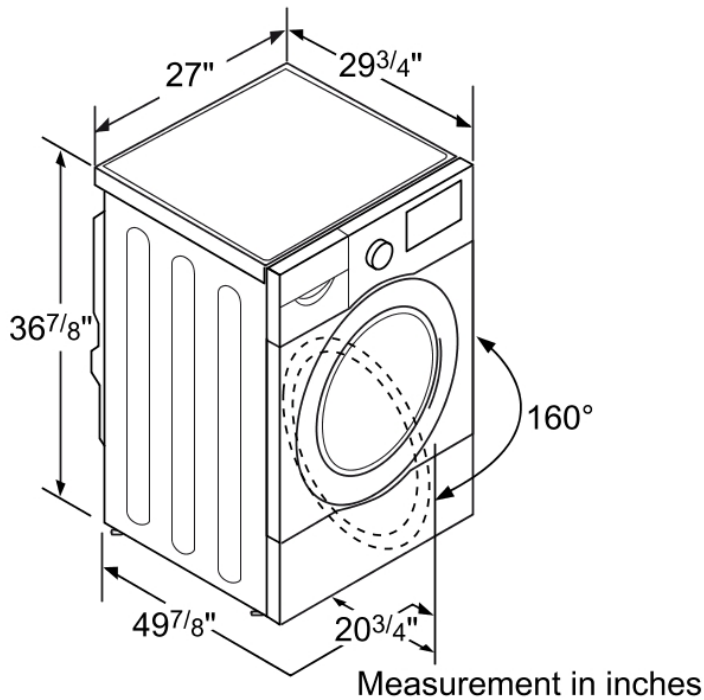

Notes: All height, width and depth dimensions are shown in inches. *Please refer to installation instructions prior to making cutout. BSH reserves the absolute and unrestricted right to change product materials and specifications, at any time, without notice. Consult the product's installation instructions for final dimensional data and other details. Applicable product warranty can be found in a accompanying product literature or you may contact your account manager for further details.

Litho Date: 09/2009

WFVC3300UC
300 Series
Washer

Features

UPC code	825225874331
Main color of product	White
Door ring	Silver
Buttons	white
Dial	white
Alternative colors available	
Silence level - washing (dBA)	52
Watts (W)	1350
Current (A)	15
Volts (V)	120
Frequency (Hz)	60
Energy consumption (kWh/yr)	130
Water Consumption (gal/y)	4541
Energy Star® qualified	Yes
Power cord included	Yes
Power cord length (in)	72"
Plug type	120V-3 prong
Length outlet hose (in)	59.05
Length inlet hose (in)	59.05
AQUASTOP® Hose	No
Overall appliance dimensions (HxWxD) (in)	36 7/8" x 27" x 29 3/4"
Product packaging dimensions (HxWxD) (in)	38.97 x 29.52 x 34.25
Net weight (lbs)	227
Gross weight (lbs)	239
Capacity (cu. ft.)	4.4