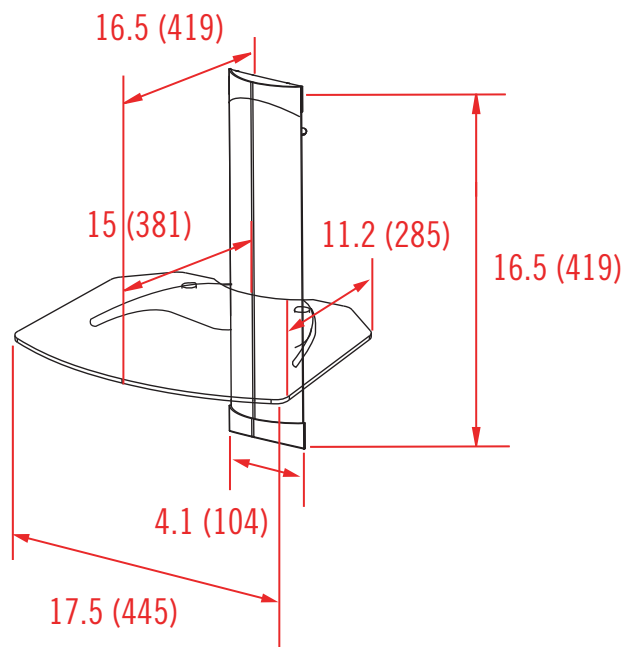

### SPECIFICATIONS

- 6mm tempered glass shelf
- 30 lbs (13.6 kg) maximum shelf capacity
- Available in Black with black glass and Platinum with clear glass
- 17.5" w x 16.5" h x 16.5" d

### SPECIFICATIONS

- 6mm tempered glass shelf
- 30 lbs (13.6 kg) maximum shelf capacity
- Available in Black with black glass and Platinum with clear glass
- 17.5" w x 16.5" h x 16.5" d

	Color	Stock Code	Packaging UPC	MC UPC
<b>Americas</b>	BLK	1004315-1	728901022708	728901716157
<b>International</b>	BLK	1004315INT-1	728901022692	728901716140
<b>Americas</b>	PLAT	1004171-1	728901022470	728901715921
<b>International</b>	PLAT	1004171INT-1	728901022890	728901716348

	Dimensions WxDxH inches (mm)	Wt lbs (kg)
<b>Product Box</b>	18.9 x 16.9 x 3.9 (479x429x98)	10.8 (4.9)
<b>Master Carton</b>	20.2 x 17.4 x 9.1 (514x441x232)	23.8 (10.8)

Box Contents	Qty
Wall plate	1
Shelf bracket	1
Glass shelf	1
Cable cover	1
End cap	2
Complete hardware kit	1
Instruction manual	1

## Tria 1

Shelves are adjustable at 1" (25mm) increments

inches (mm)