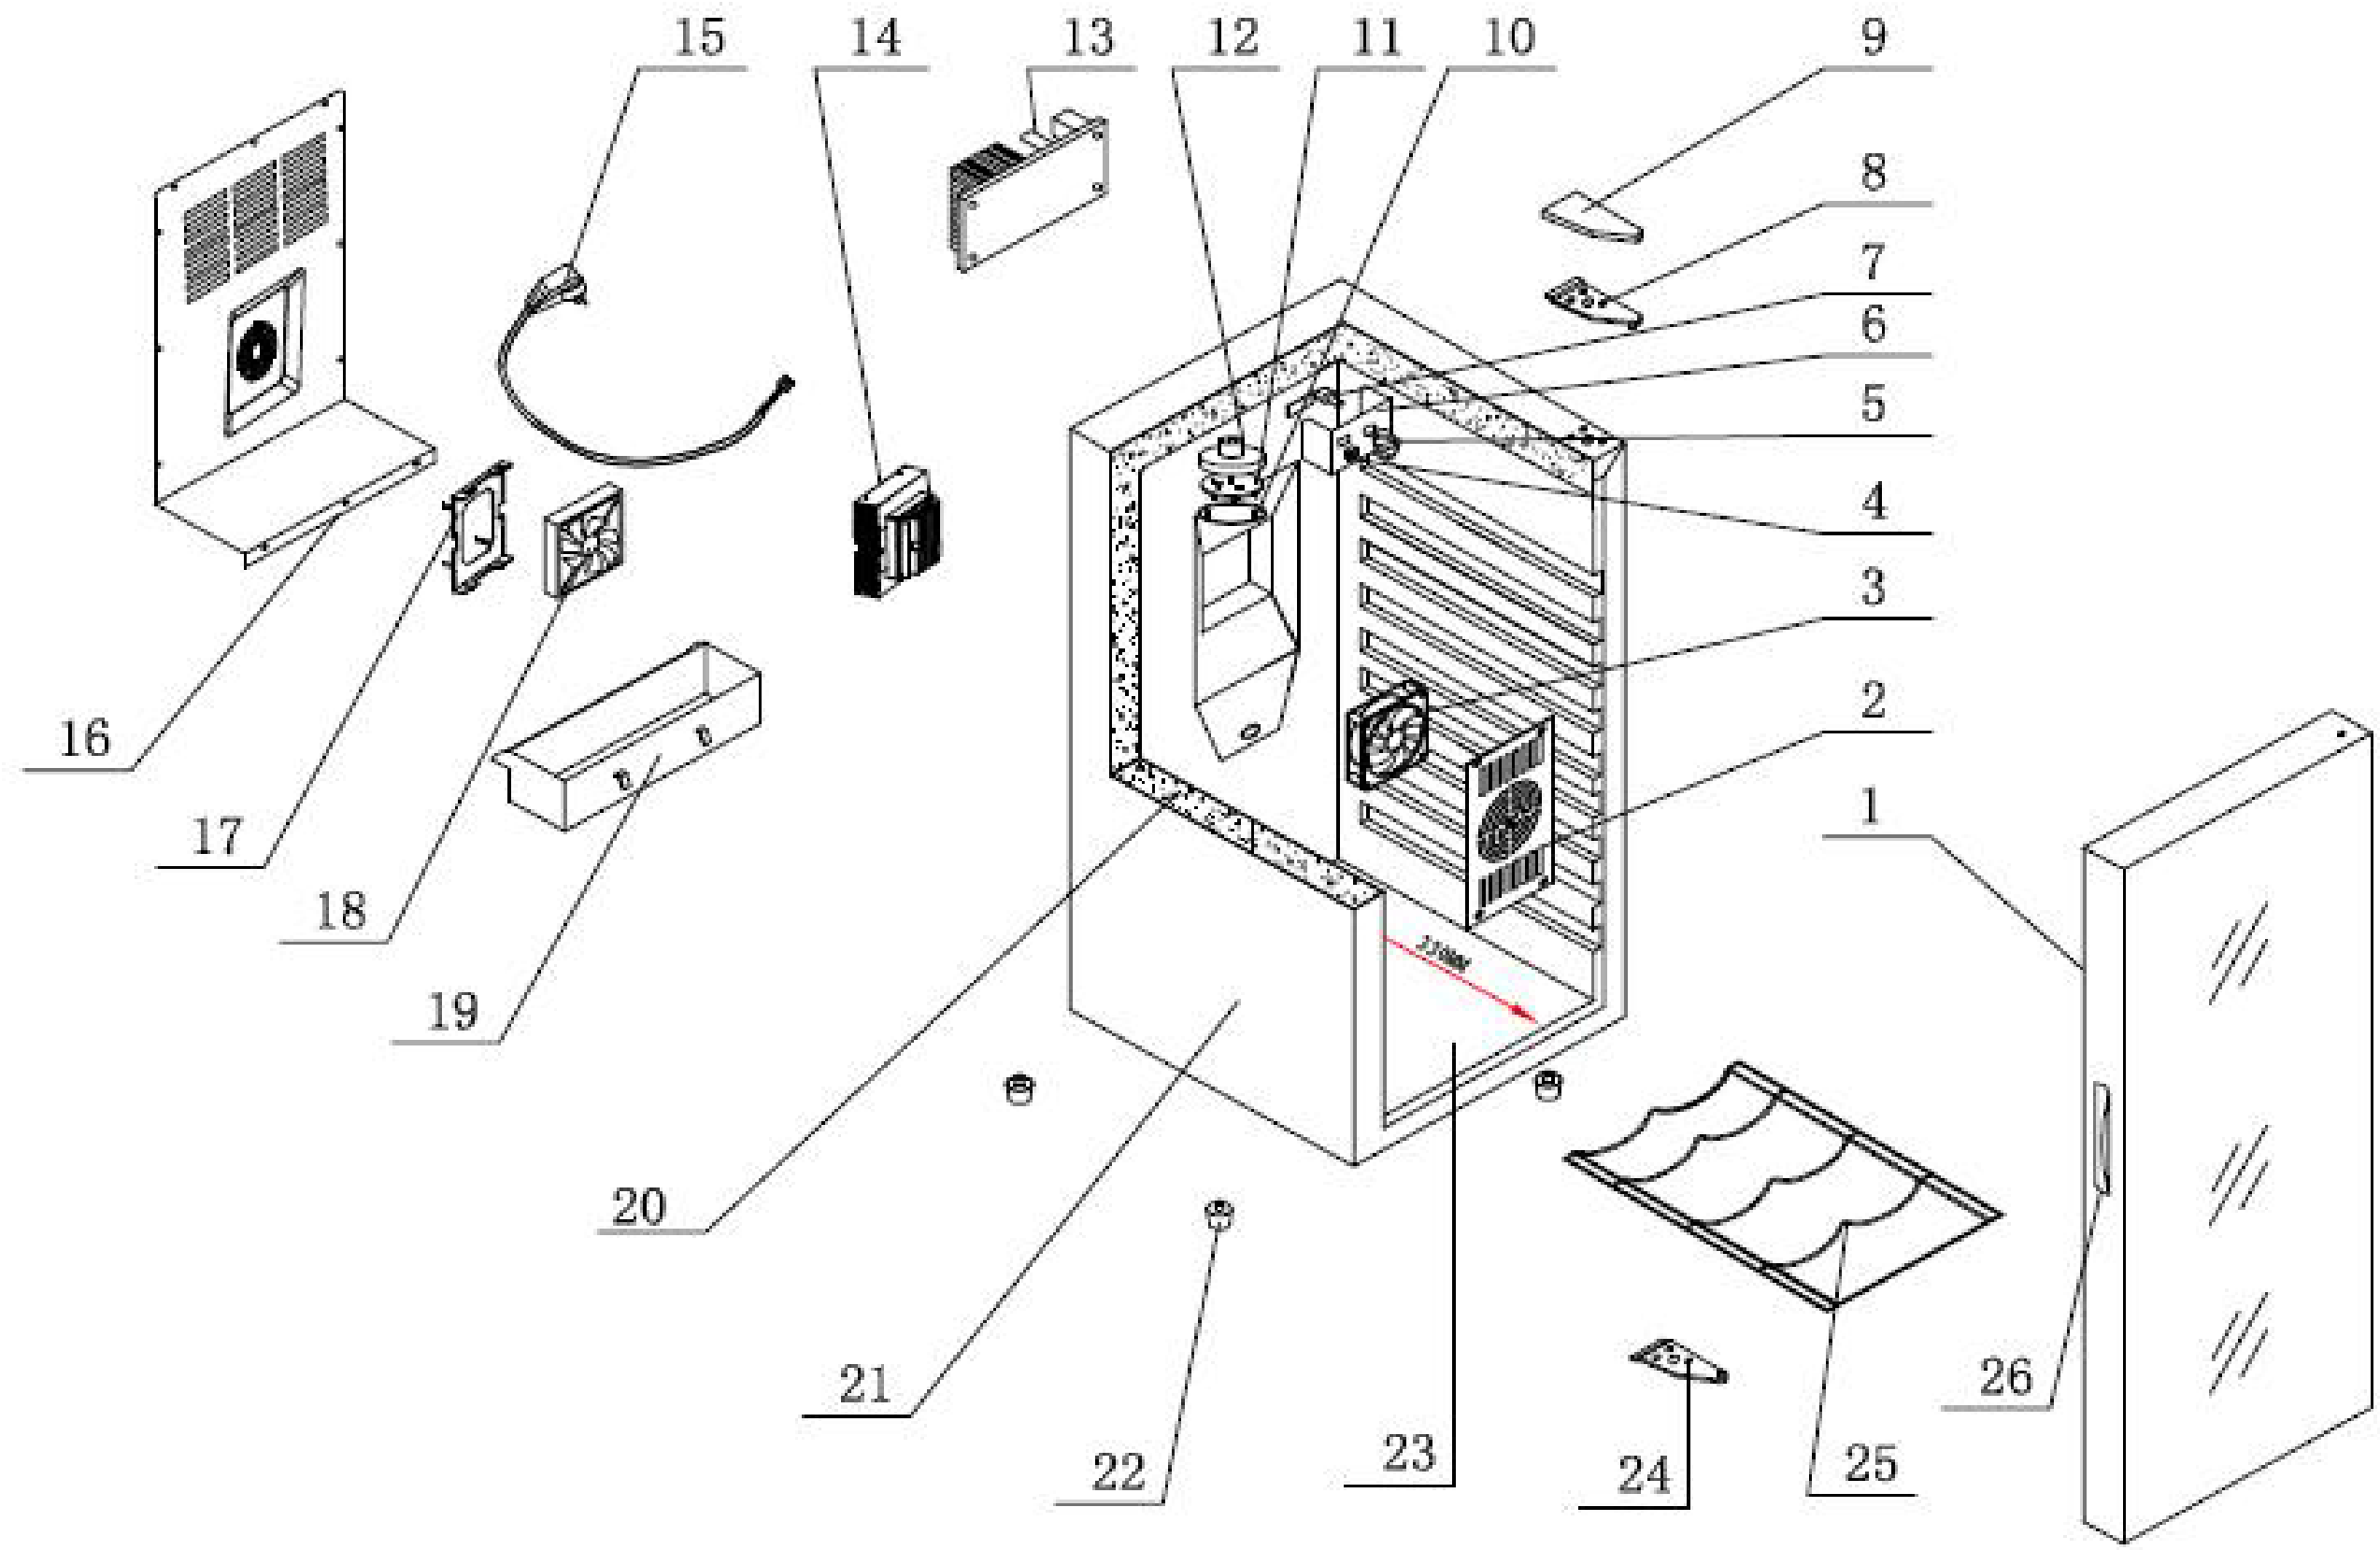

EWC120B Exploded View

EWC120B Parts List

No.	Description	Q'ty
1	Glass Door	1
2	Inside Fan Cover	1
3	Evaporator Fan Motor	1
4	Light Switch	1
5	Temp. Control Knob	1
6	Control Box	1
7	Temp. Control PCB	1
8	Upper Door Hinge	1
9	Hinge Cover	1
10	Light Cover	1
11	Light PCB	1
12	Light Base	1
13	Main PCB	1
14	Cooling System	1
15	Power Supply Cord	1
16	Back Cover	1
17	Condenser Fan Supporter	1
18	Condenser Fan Motor	1
19	Water Drip Tray	1
20	Insulation	
21	Cabinet	1
22	Leg	1
23	Cabinet Liner	1
24	Lower Door Hinge	1
25	Shelf	1
26	Recessed Handle	2