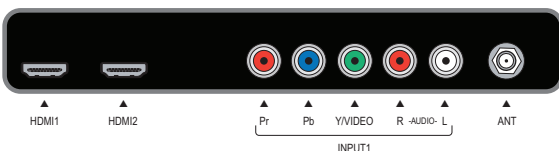

SIDE PANEL

BOTTOM PANEL