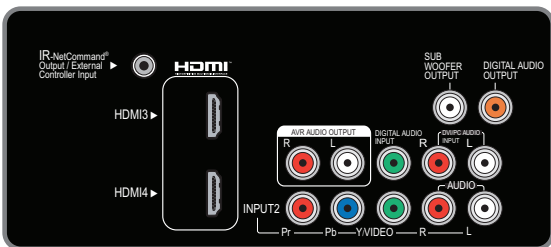

153 SERIES | IMMERSIVE SOUND TV

Models: LT-40153 | LT-46153 | LT-52153

MODEL	LT-40153	LT-46153	LT-52153
Screen Size	40-inch	46-inch	52-inch
Aspect Ratio	16:9 [widescreen]	16:9 [widescreen]	16:9 [widescreen]
Height (Physical) w/o base	25.1"	28.1"	31.5"
Width (Physical)	36.7"	42.0"	47.7"
Depth (Physical) w/o base	2.9"	2.9"	3.5"
Height on Base	26.4"	29.4"	32.8"
Depth on Base	Data Not Available	Data Not Available	Data Not Available
Weight	52.9 lbs.	62.4 lbs.	80.9 lbs.
POWER CONSUMPTION			
Operating	230 Watts	250 Watts	250 Watts
Standby	0.5 Watts	0.5 Watts	0.5 Watts

BACKPANEL

SIDE PANEL

BOTTOM PANEL