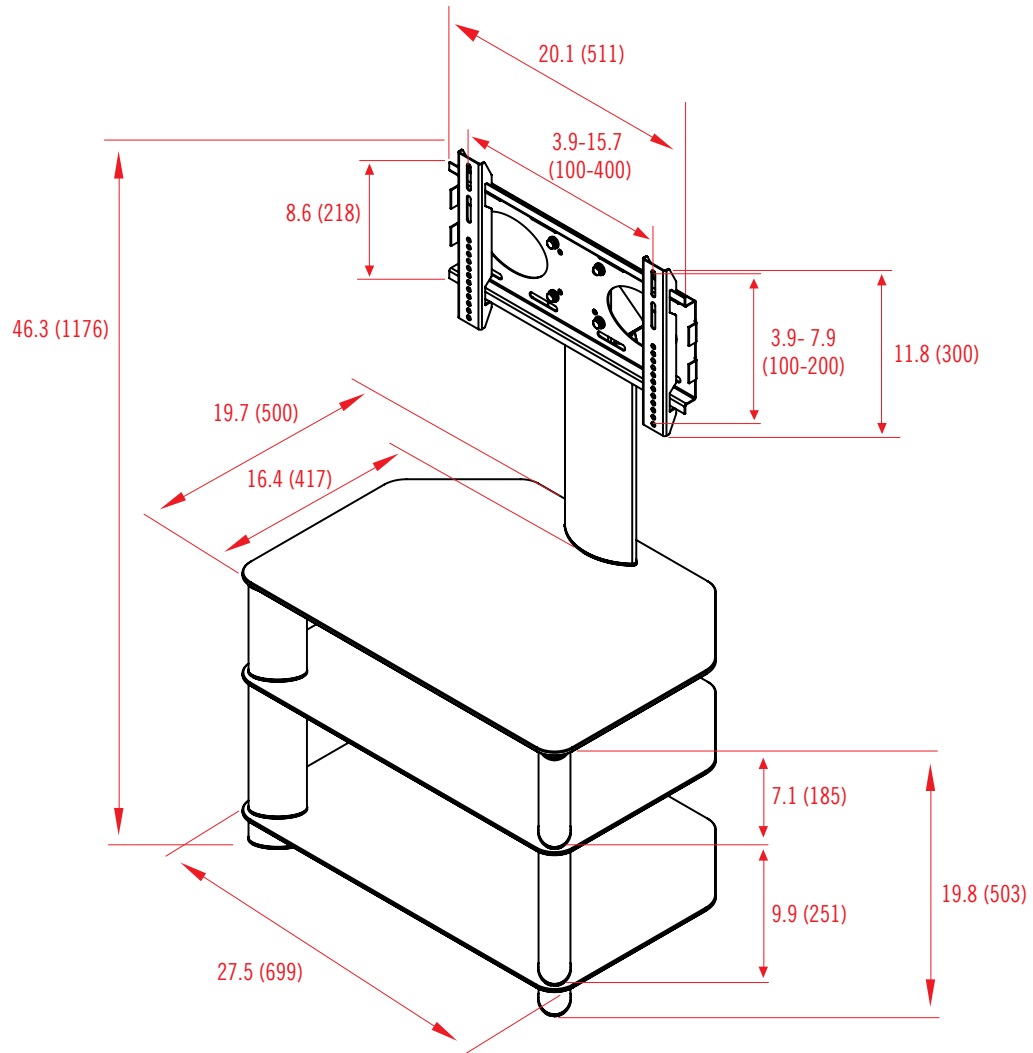

Modena 37FP

inches (mm)