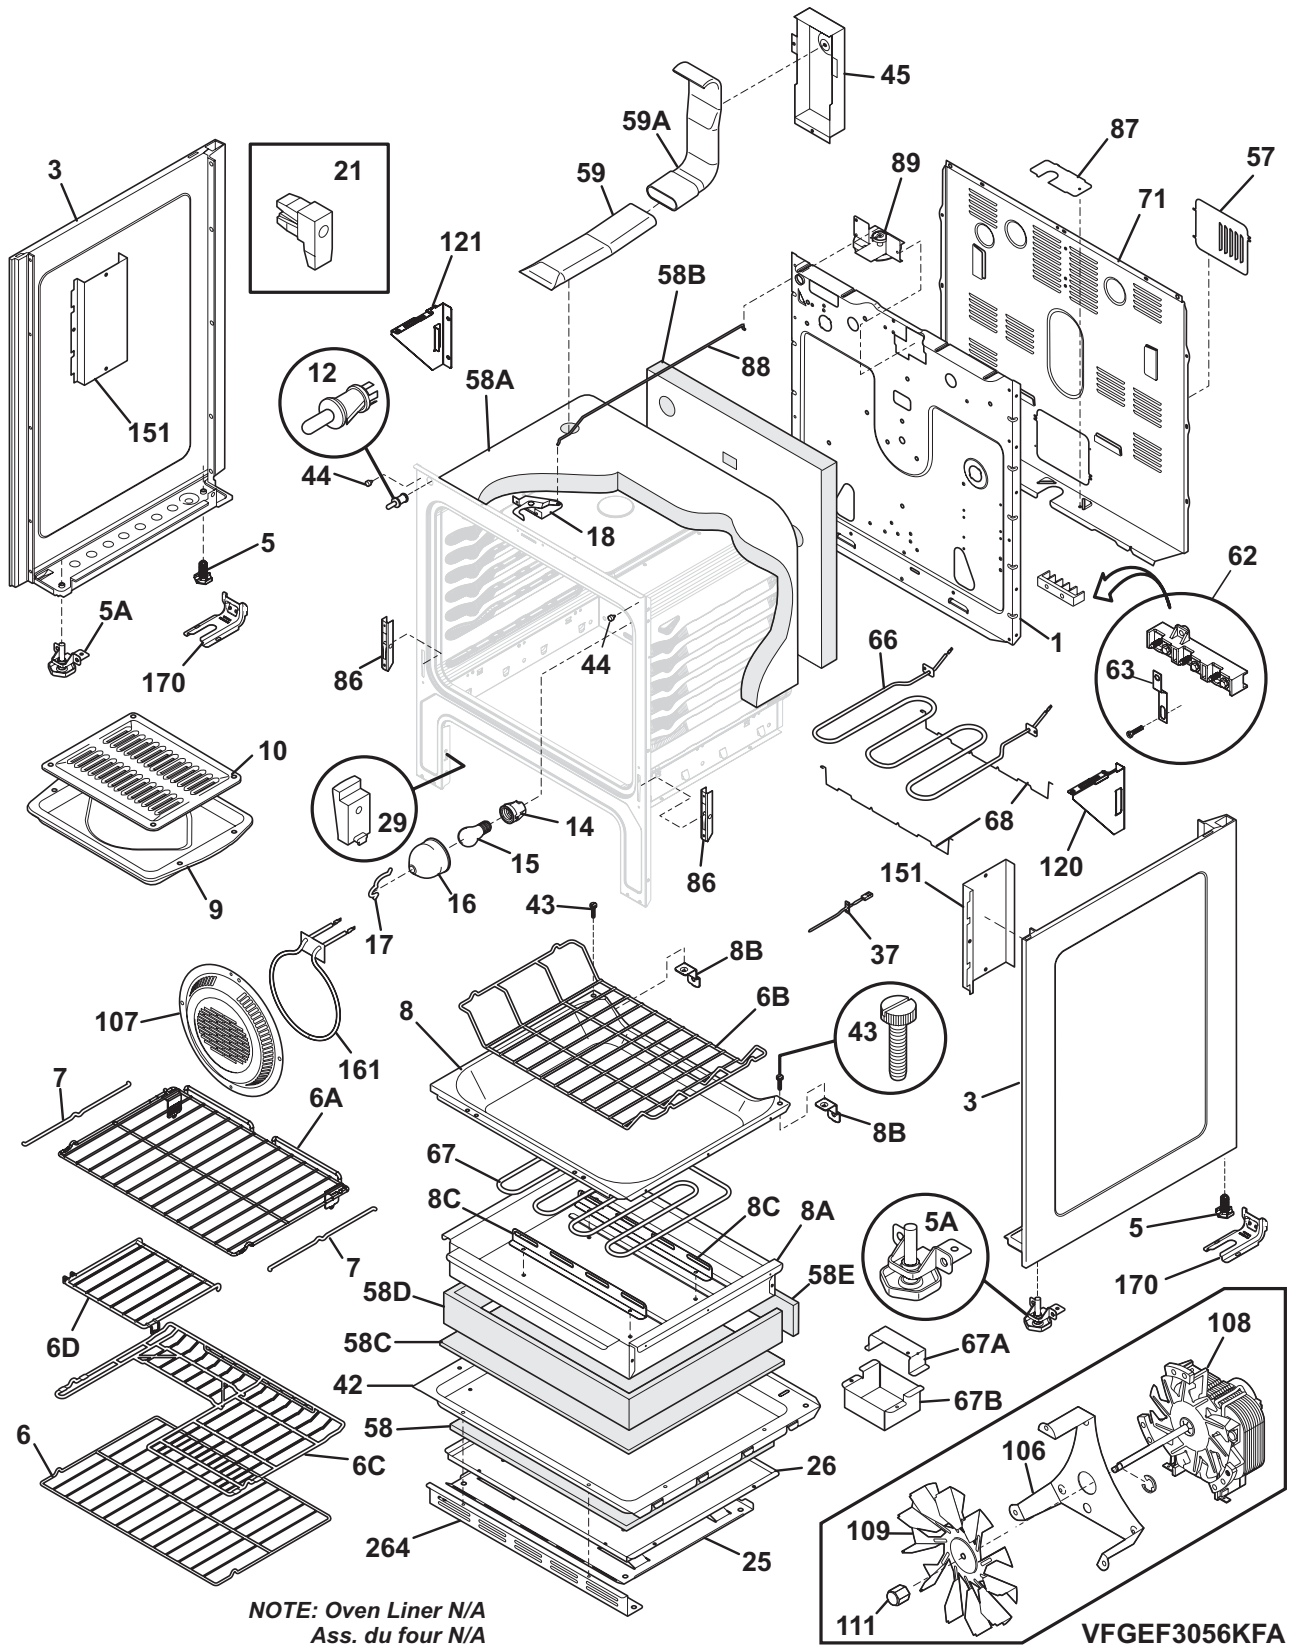

BODY

NOTE: Oven Liner N/A
Ass. du four N/A

VFGEF3056KFA

BODY

POS. NO	PART NO.	DESCRIPTION
1	316401801	Panel, main back
3	316400118	Panel, bodyside, black, RH
3	316400119	Panel, bodyside, black, LH
5	316272900	Screw, leveling, plastic, rear, (2)
5A	316498900	Leveling Leg Assy, metal, front, (2), bracket & leg
6	316496207	Rack, oven
6A	316556500	Rack, oven, auto
6B	316575600	Rack, oven, deep sump
6C	316425600	Rack, half, oven
6D	316419400	Rack, half insert, oven
7	316546300	Link, coupler, (2), auto rack
8	316549601	Bottom, oven
8A	316563501	Base, element, hidden bake
8B	316563400	Bracket, support, oven bottom, (2)
8C	316505801	Support, element
9	316081900	Pan, broiler, OPTIONAL ACCESSORY
10	316082000	Insert, broiler pan, OPTIONAL ACCESSORY
12	316445500	Switch, oven light, door frame
14	316116400	Receptacle, oven light
15	316538901	Lamp, oven light
16	318406100	Lens, oven light, glass
17	316087500	Retainer, lens
18 #	316405800	Latch Assembly, oven door
21	316408000	Clip, bodyside
25	316571000	Shield, drawer, upper
26	316563200	Shield, lower, hidden bake
29	316407301	Glide, drawer, front
37 #	316490000	Probe, oven temp
42	316564301	Shield, wool, lower, hidden bake
43	5303285179	Screw, wafer head, 8-32T x 0.500, black
*	3131737	Washer, black
44	316517600	Spacer, oven door
45	316234100	Shield, wire, vent tube
57	316457801	Cover, access
58	316565500	Insulation, lower, hidden bake
58A	316406601	Insulation, oven wrapper
58B	316406503	Insulation, oven back
58C	316565400	Insulation, sump, hidden bake
58D	316565200	Insulation, front & sides, hidden bake
58E	316565300	Insulation, rear, hidden bake
59	316208401	Vent Tube, assembly, w/catalyst
*	316089500	Screw, 10-16 x .486
59A	316208304	Tube, oven vent, upper
62 #	5303935271	Terminal Block Kit
62*	316001003	Screw, ground wire
62*	316205500	Nut, hex flange, 3/8 10-32
62*	316542200	Insulator
63	316542600	Plate, grounding strap
66 #	316430900	Element, broil, 4000W
* #	316525631	Harness, wiring, bake element, connector
67 #	316563600	Element, hidden bake