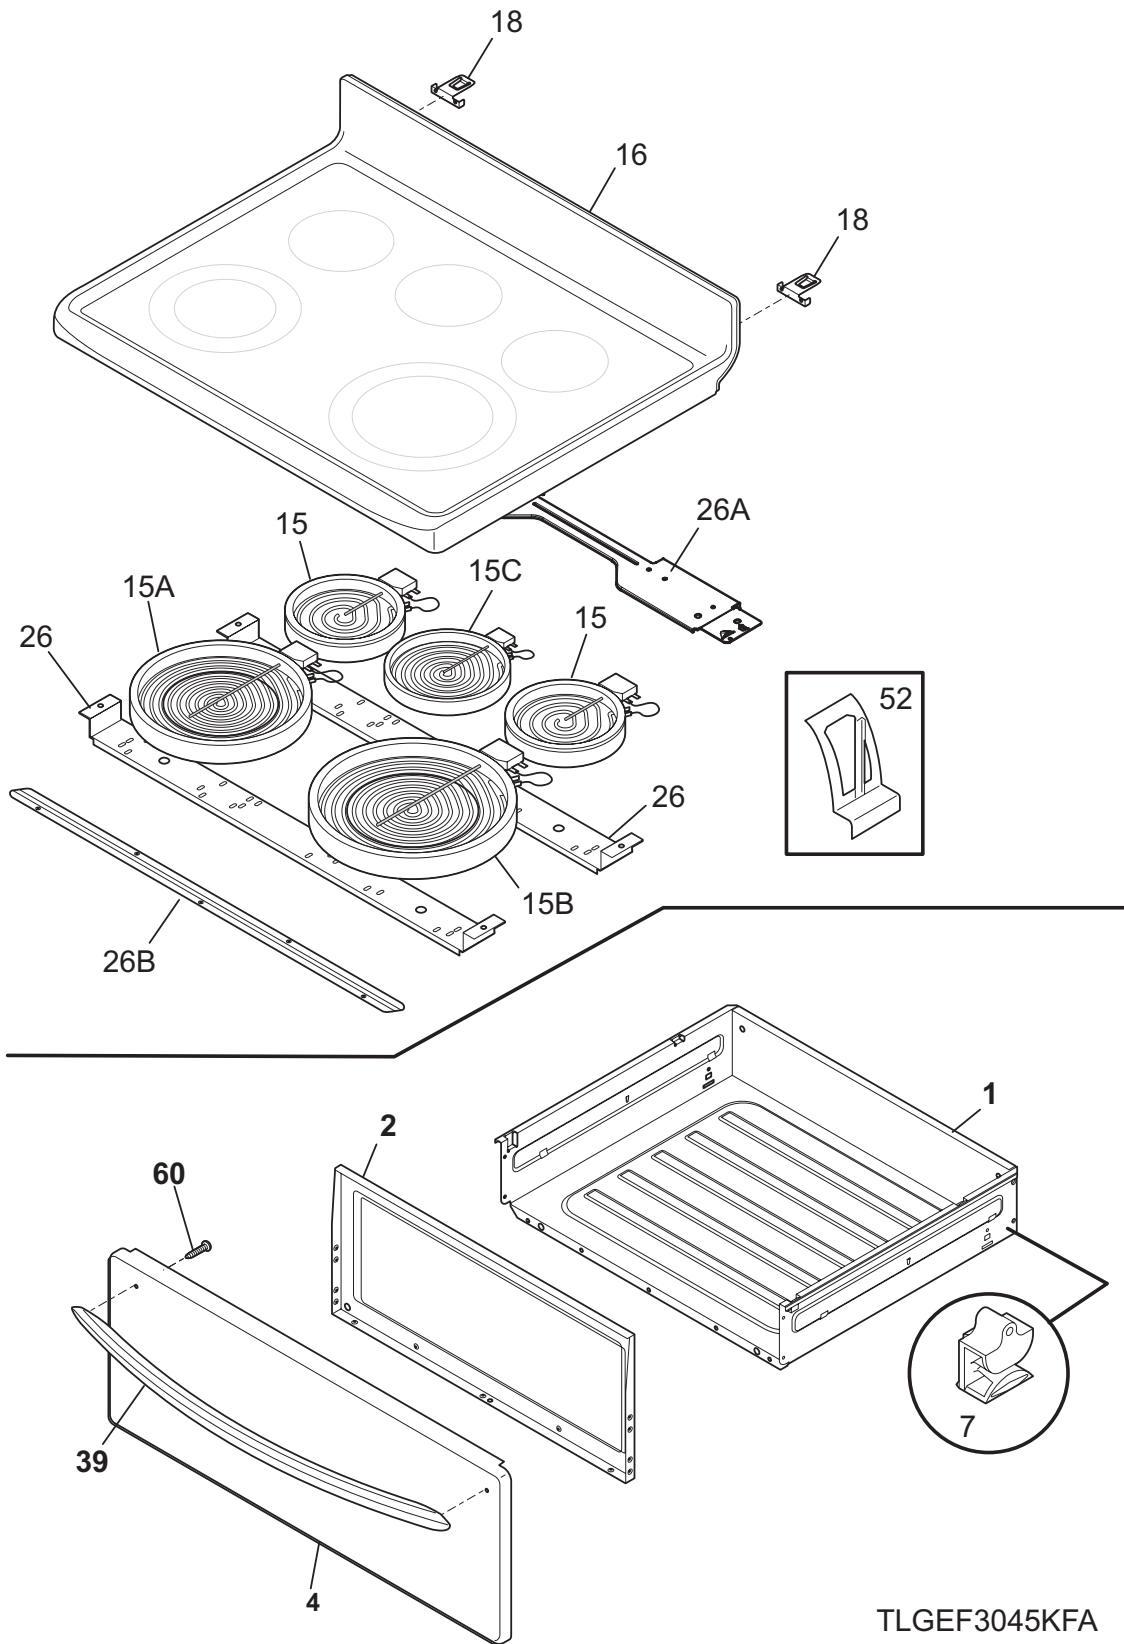

TOP/DRAWER

TOP/DRAWER

POS. NO	PART NO.	DESCRIPTION
1	316408703	Drawer, utility
2	316403300	Liner, drawer
4	316409414	Panel, drawer front, stainless
7	316407400	Glide, drawer, rear
15 #	318178110	Element, surface, 6", 1200, (2), radiant
15A#	316465002	Element, surface, 9", 3000W, radiant
15B#	318198940	Element surface dual, surface, 1700/2700W, dual radiant
15C#	318198832	Element, surface, warmer, 100 W
16	316531953	Maintop, steel/glass, black
18	316436600	Hinge Bracket, maintop, (2)
26	316427600	Channel, element support, (2)
26A	316498200	Bracket-support, chassis, aluminum
26B	316214202	Bracket, chassis support, front
*	316021109	Screw, 8-18 x 0.5, chrome
39	316554005	Handle, door/drawer, stainless
52	316461700	Clip, element mtg
52*	5308014215	Screw, 6-20 x 0.312
60	5304414648	Screw, handle mtg.
* #	316510645	Harness, wiring, surface
*	316468100	Cleaner, smoothtop, w/sponge
*	316021105	Screw, hex head cup pt, 8-18 x 0.375, black
*	316021110	Screw, 8-18 x 0.5, black
*	316089500	Screw, 10-16 x .486