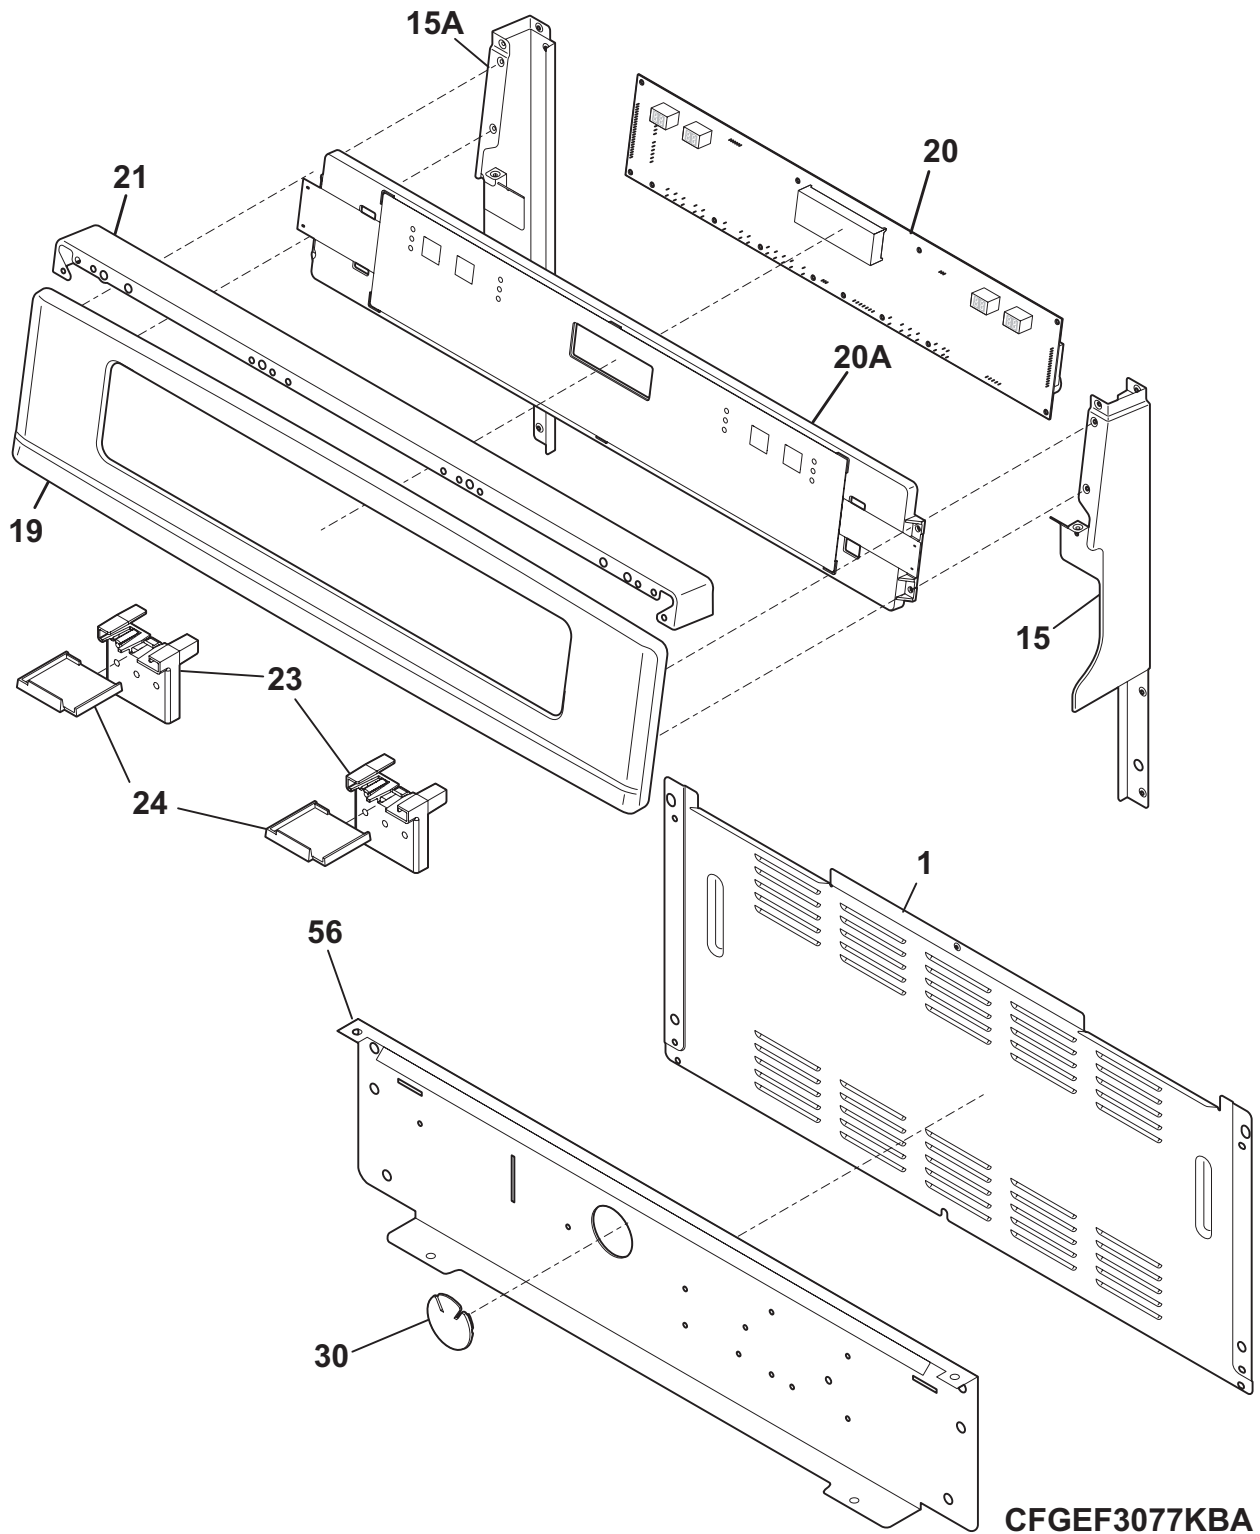

Copyright © 2009 Electrolux Home Products, Inc.
All rights reserved.

BACKGUARD

BACKGUARD

POS. NO	PART NO.	DESCRIPTION
1	316557600	Shield, rear wall
15	316546702	Cap, backguard, black, RH end
15A	316546703	Cap, backguard, black, LH end
19	316572402	Panel, backguard, stainless
20 #	316562010	Controller, electronic, ES1000
*	316021110	Screw, 8-18 x 0.5, black
20A#	316549100	Membrane, touch control, black, assembly
21	316546601	Cap, backguard, black, top
23	316573600	Bracket, support, bottom
24	316574200	Bracket, support, top, (2), membrane
30	316577100	Plug, hole, backguard
56	316234013	Shield, backguard, black, inner
*	316021105	Screw, hex head cup pt, 8-18 x 0.375, black
*	316021109	Screw, 8-18 x 0.5, chrome
*	316089500	Screw, 10-16 x .486