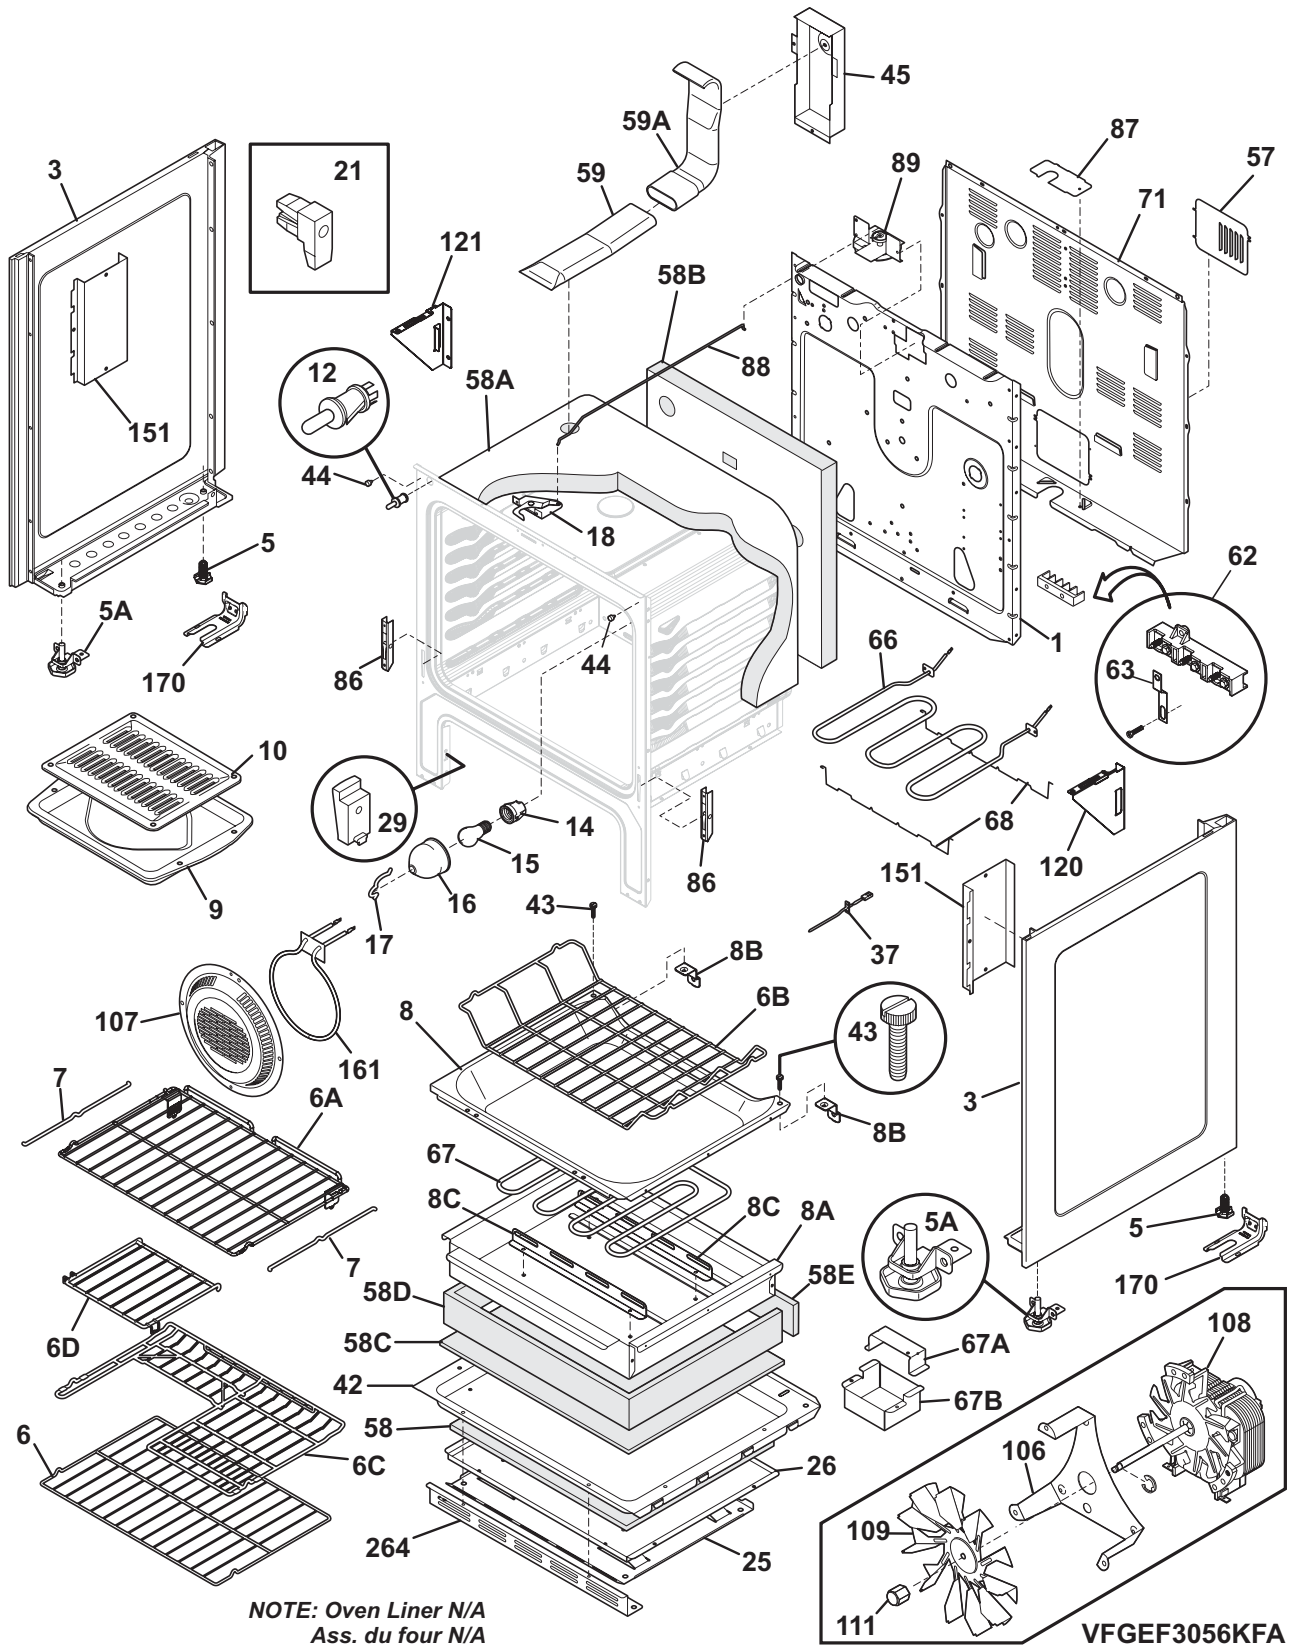

BODY

NOTE: Oven Liner N/A
Ass. du four N/A

VFGEF3056KFA

BODY

POS. NO	PART NO.	DESCRIPTION
67A	316574100	Cover, terminal, upper, hidden bake
67B	316563300	Cover, terminal, lower, hidden bake
68	316429100	Support, element, broil
71	316422304	Shield, rear wall
86	316530700	Receptacle, hinge
*	316418900	Screw, sims lp, #8-32 x 5/16", black
87	316081200	Bracket, cable mtg
88	316203500	Rod, auto latch
89 #	316464300	Motor-latch
106	316404100	Bracket, motor mtg.
107	316026701	Cover, fan
*	316021132	Screw, 8-18 X 11/16, black, (3)
108#	316415800	Motor, fan
*	316008401	Washer, 3/4 OD x 1/4 ID, steel
109	316136400	Blade, fan
111	316136600	Nut, fan retainer
120	316279204	Bracket, stiffener, RH
121	316279205	Bracket, stiffener, LH
151	316404600	Shield, bodyside
161#	316211603	Element, convection fan, 350 W
170	316112004	Anti Tip Kit, assembly
170*	316107200	Bracket, anti-tip
170*	316116000	Screw, concrete, 1.75", anti-tip brkt
170*	316541700	Template, anti-tip
264	316570901	Shield, front frame, black
* #	316506260	Wiring Harness, main
*	316021105	Screw, hex head cup pt, 8-18 x 0.375, black
*	316021110	Screw, 8-18 x 0.5, black
*	316418901	Screw, trilobe, 10-32 x 5/16", black