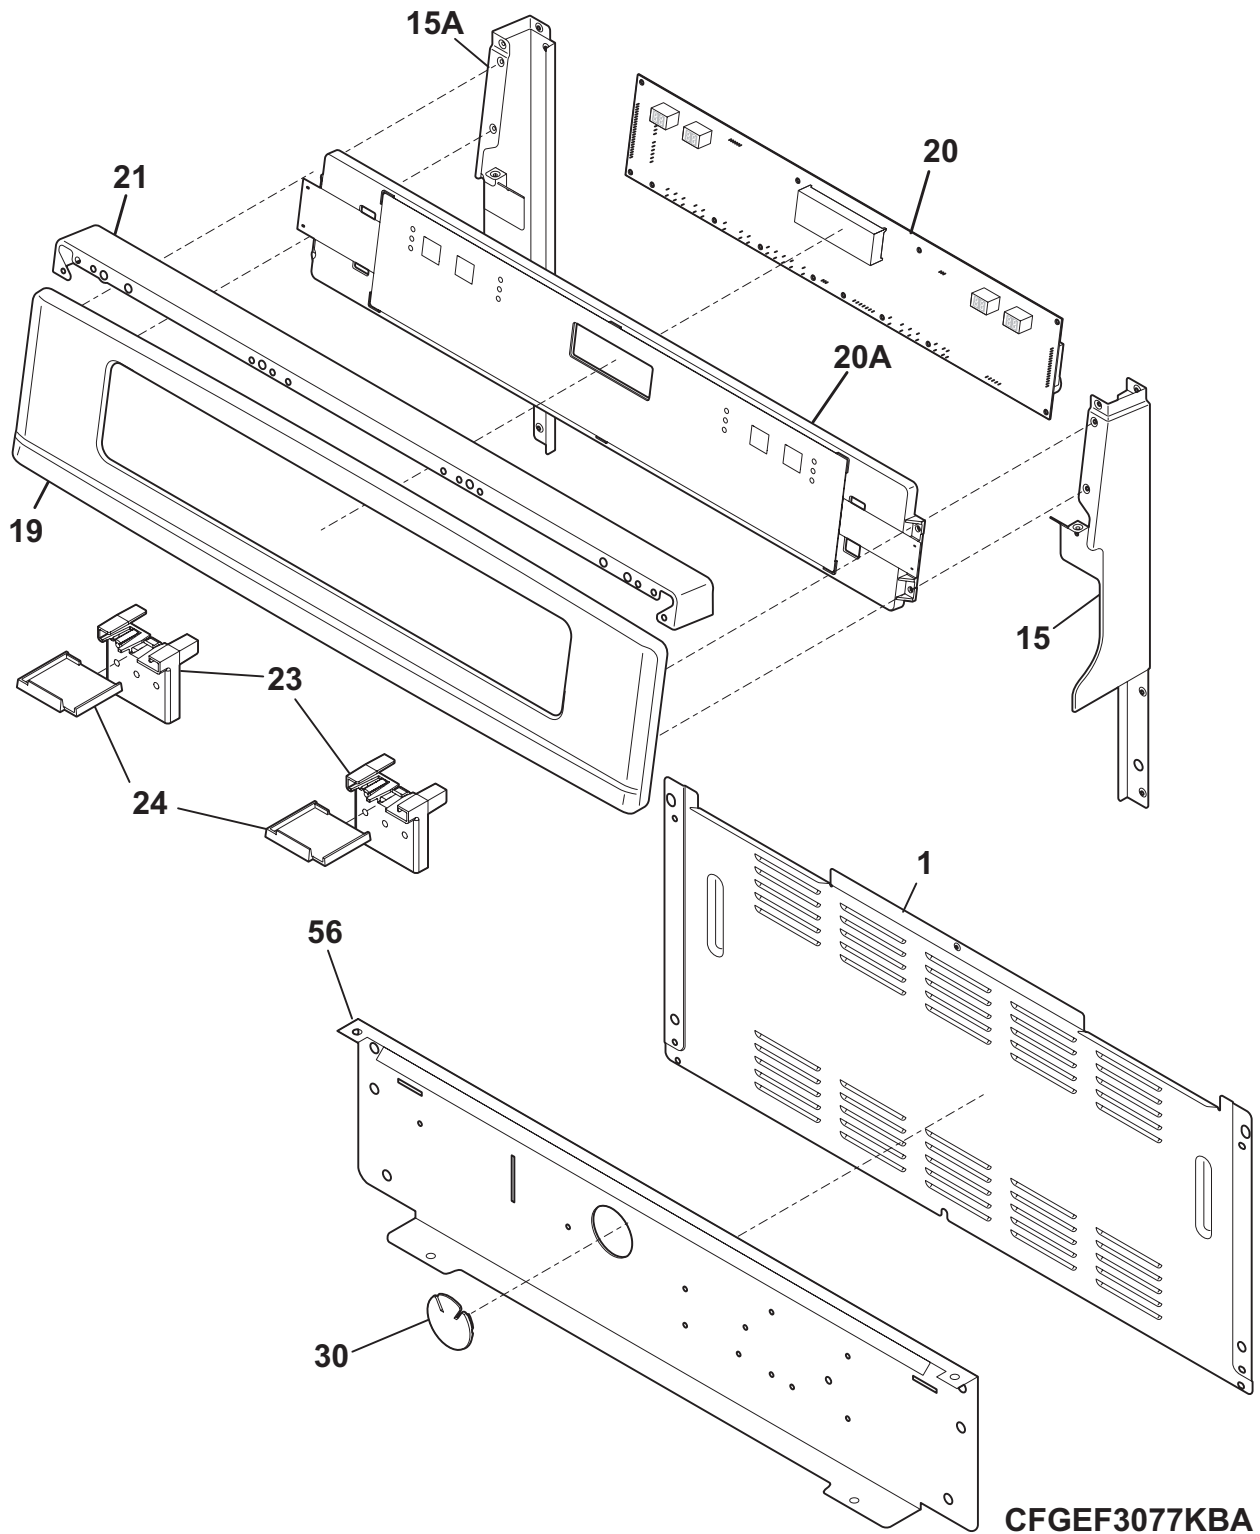

Copyright © 2009 Electrolux Home Products, Inc.
All rights reserved.

BACKGUARD

BACKGUARD

POS. NO	PART NO.	DESCRIPTION
1	316557600	Shield, rear wall
15	316546702	Cap, backguard, black, RH end
15A	316546703	Cap, backguard, black, LH end
19	316572402	Panel, backguard, stainless
20 #	316562012	Controller, electronic, ES1000
*	316021110	Screw, 8-18 x 0.5, black
20A#	316549102	Membrane, touch control, black, assembly
21	316546601	Cap, backguard, black, top
23	316573600	Bracket, support, bottom
24	316574200	Bracket, support, top, (2), membrane
30	316577100	Plug, hole, backguard
56	316234013	Shield, backguard, black, inner
*	316021105	Screw, hex head cup pt, 8-18 x 0.375, black
*	316021109	Screw, 8-18 x 0.5, chrome
*	316089500	Screw, 10-16 x .486

BODY

BODY

POS. NO	PART NO.	DESCRIPTION
* #	316525631	Harness, wiring, bake element, connector
67*	316565600	Bracket, bake element
68	316429100	Support, element, broil
71	316422304	Shield, rear wall
77	316456700	Glide, warmer drawer, outer/RH & LH, (2)
86	316530700	Receptacle, hinge
*	316418900	Screw, sims lp, #8-32 x 5/16", black
87	316081200	Bracket, cable mtg
88	316203500	Rod, auto latch
89 #	316464300	Motor-latch
106	316404100	Bracket, motor mtg.
107	316026701	Cover, fan
*	316021132	Screw, 8-18 X 11/16, black, (3)
108#	316415800	Motor, fan
*	316008401	Washer, 3/4 OD x 1/4 ID, steel
109	316136400	Blade, fan
111	316136600	Nut, fan retainer
120	316279204	Bracket, stiffener, RH
121	316279205	Bracket, stiffener, LH
*	316279600	Screw, bracket, stiffener, (4)
151	316404600	Shield, bodyside
161#	316211603	Element, convection fan, 350 W
170	316112004	Anti Tip Kit, assembly
170*	316107200	Bracket, anti-tip
170*	316116000	Screw, concrete, 1.75", anti-tip brkt
170*	316541700	Template, anti-tip
264	316570901	Shield, front frame, black
* #	316506261	Wiring Harness, main
*	316021105	Screw, hex head cup pt, 8-18 x 0.375, black
*	316021110	Screw, 8-18 x 0.5, black
*	316418901	Screw, trilobe, 10-32 x 5/16", black