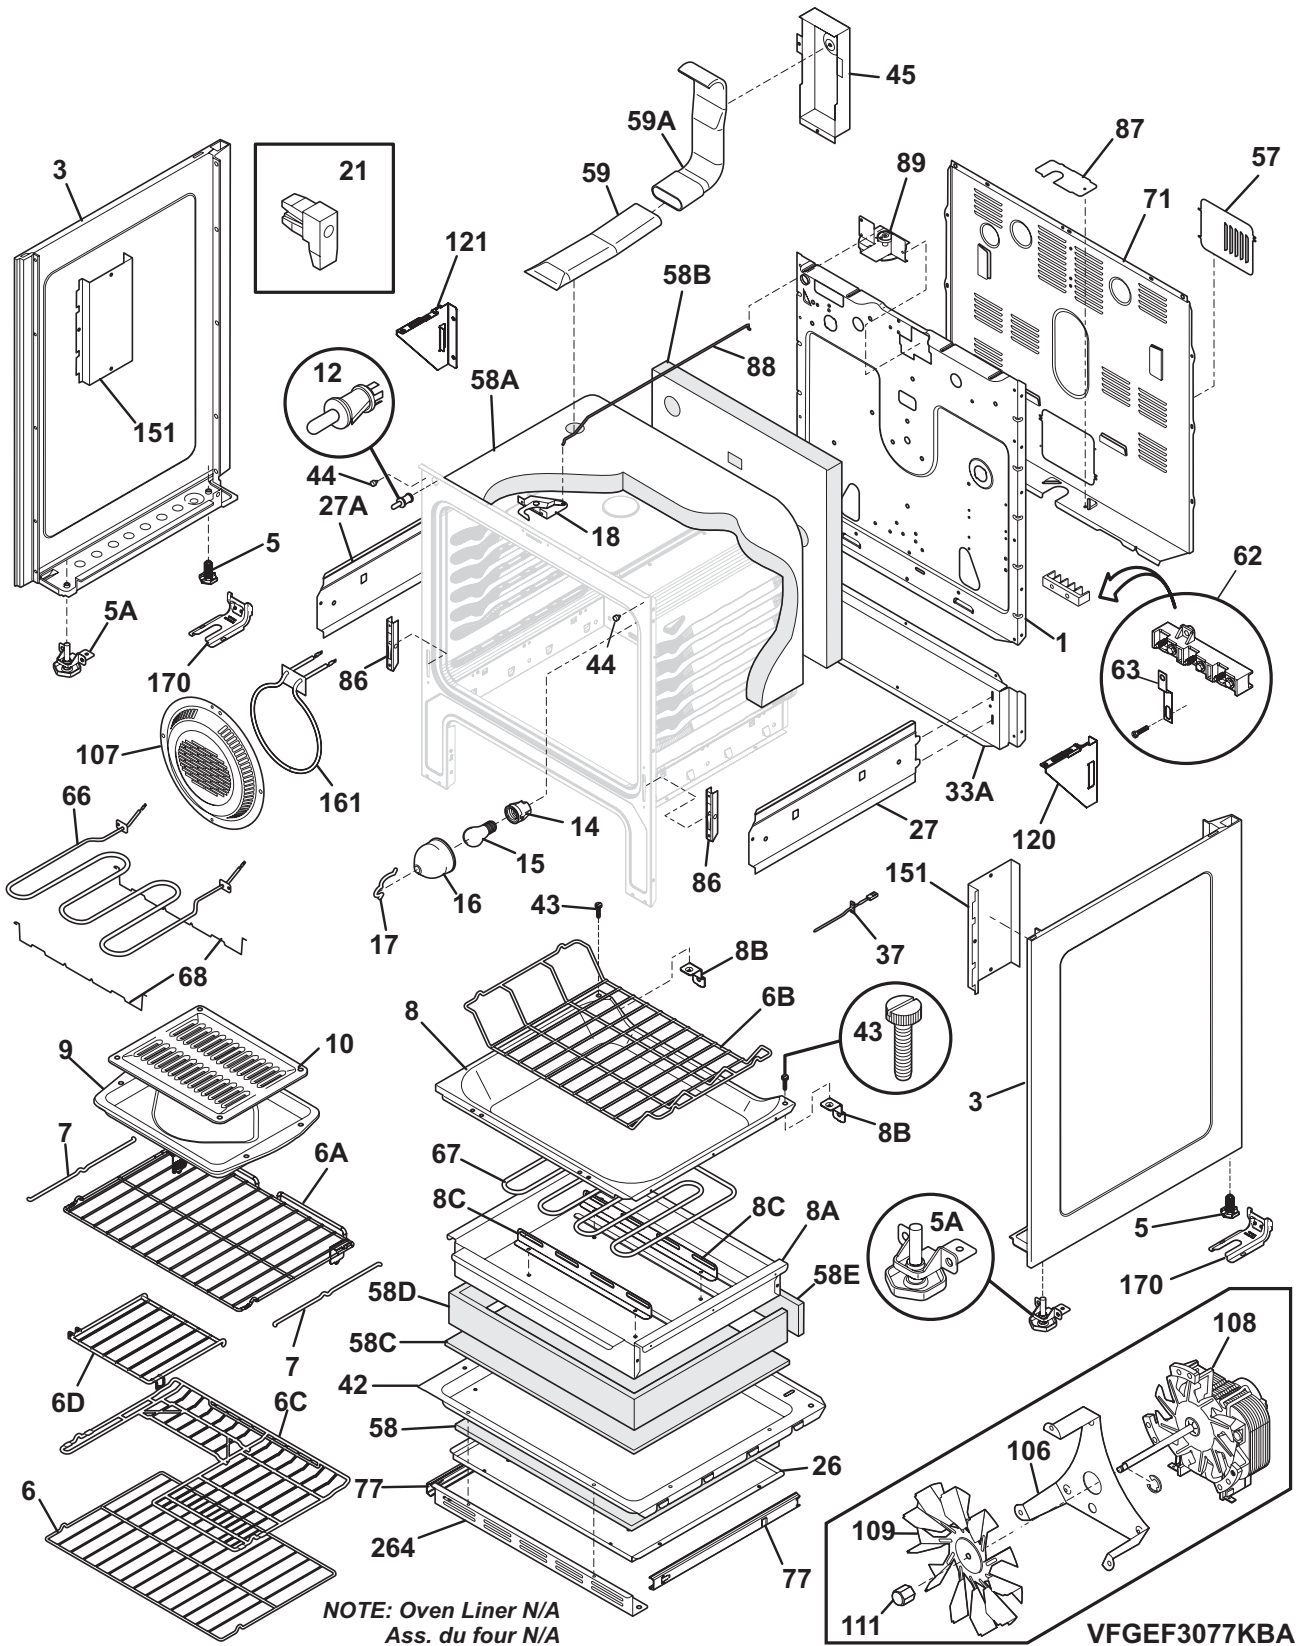

BODY

BODY

POS. NO	PART NO.	DESCRIPTION
1	316401801	Panel, main back
3	316400118	Panel, bodyside, black, RH
3	316400119	Panel, bodyside, black, LH
5	316272900	Screw, leveling, plastic, rear, (2)
5A	316498900	Leveling Leg Assy, metal, front, (2), bracket & leg
6	316496207	Rack, oven
6A	316556500	Rack, oven, auto
6B	316575600	Rack, oven, deep sump
6C	316425600	Rack, half, oven
6D	316419400	Rack, half insert, oven
7	316546300	Link, coupler, (2), auto rack
8	316549601	Bottom, oven
8A	316563501	Base, element, hidden bake
8B	316563400	Bracket, support, oven bottom, (2)
8C	316505801	Support, element
9	316081900	Pan, broiler, OPTIONAL ACCESSORY
10	316082000	Insert, broiler pan, OPTIONAL ACCESSORY
12	316445500	Switch, oven light, door frame
14	316116400	Receptacle, oven light
15	316538901	Lamp, oven light
16	318406100	Lens, oven light, glass
17	316087500	Retainer, lens
18 #	316405800	Latch Assembly, oven door
21	316408000	Clip, bodyside
26	316563200	Shield, lower, hidden bake
27	316572300	Shield, warmer side, RH
27A	316572301	Shield, warmer side, LH
33A	316402100	Shield, rear wall, lower
37 #	316490000	Probe, oven temp
42	316564301	Shield, wool, lower, hidden bake
43	5303285179	Screw, wafer head, 8-32T x 0.500, black
*	3131737	Washer, black
44	316517600	Spacer, oven door
45	316234100	Shield, wire, vent tube
57	316457801	Cover, access
58	316565500	Insulation, lower, hidden bake
58A	316406601	Insulation, oven wrapper
58B	316406503	Insulation, oven back
58C	316565400	Insulation, sump, hidden bake
58D	316565200	Insulation, front & sides, hidden bake
58E	316565300	Insulation, rear, hidden bake
59	316208401	Vent Tube, assembly, w/catalyst
*	316089500	Screw, 10-16 x .486
59A	316208304	Tube, oven vent, upper
62 #	5303935271	Terminal Block Kit
62*	316001003	Screw, ground wire
62*	316205500	Nut, hex flange, 3/8 10-32
62*	316542200	Insulator
63	316542600	Plate, grounding strap
66 #	316430900	Element, broil, 4000W
67 #	316563600	Element, hidden bake