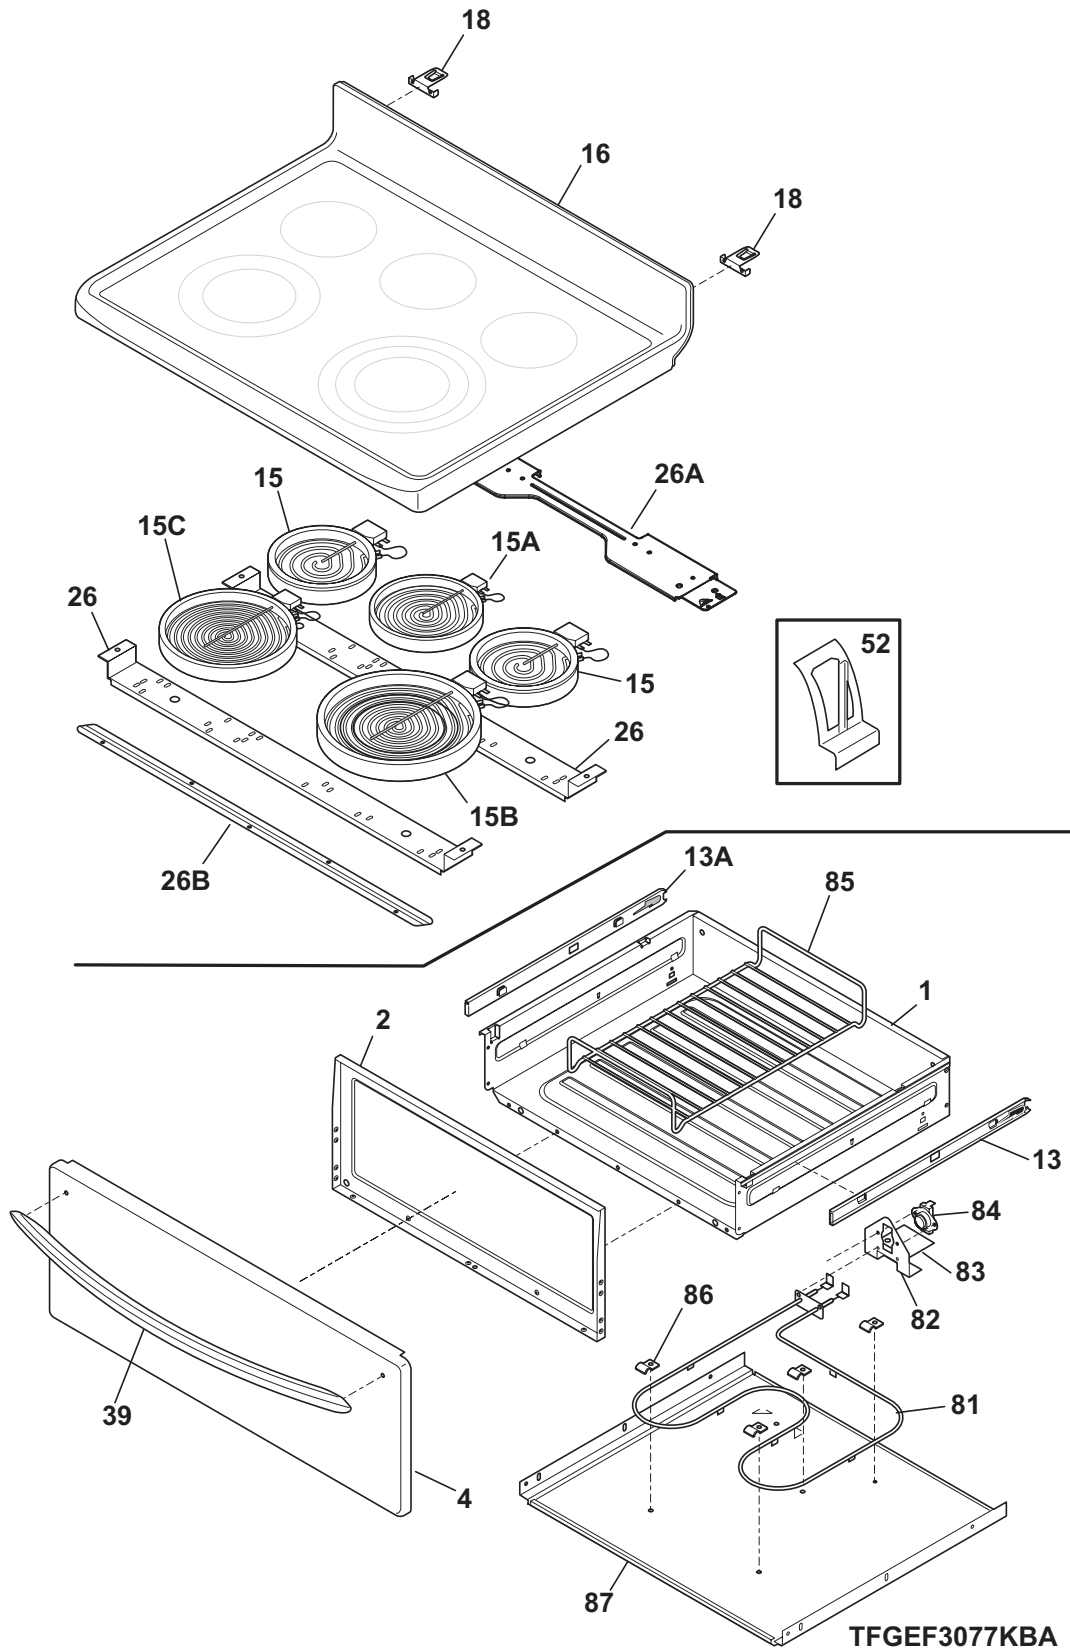

TOP/DRAWER

TOP/DRAWER

POS. NO	PART NO.	DESCRIPTION
1	316408901	Drawer, warmer
2	316403303	Liner, drawer
4	316409414	Panel, drawer front, stainless
13	316415002	Glide, warmer, inner RH
13A	316415001	Glide, warmer, inner LH
15 #	318178110	Element, surface, 6", 1200, (2), radiant
15A#	318198832	Element, surface, warmer, 100 W
15B#	316216703	Element, surface, triple, 6/9/12"
15C#	316465001	Element, surface, 6"/9", 1400/3000W, radiant
16	316531954	Maintop, steel/glass, black
18	316436600	Hinge Bracket, maintop, (2)
*	316089500	Screw, 10-16 x .486
26	316427600	Channel, element support, (2)
26A	316498200	Bracket-support, chassis, aluminum
26B	316214202	Bracket, chassis support, front
39	316554005	Handle, door/drawer, stainless
*	316439500	Screw, handle mtg., 10-24 x 1.75", (2)
52	316461700	Clip, element mtg
*	5308014215	Screw, 6-20 x 0.312
81 #	316437300	Element, warmer drawer
82	316093200	Bracket, element mtg
83	316093300	Shield, terminal, warmer drawer
84 #	316093502	Thermo disc, warmer drawer
85	316425900	Rack, warmer drawer
86	316095800	Clip, hold down, warmer element
87	316091900	Base, warmer drawer
* #	316510646	Harness, wiring, surface
* #	316525623	Harness, warm base
*	316468100	Cleaner, smoothtop, w/sponge
*	316021105	Screw, hex head cup pt, 8-18 x 0.375, black
*	316021109	Screw, 8-18 x 0.5, chrome