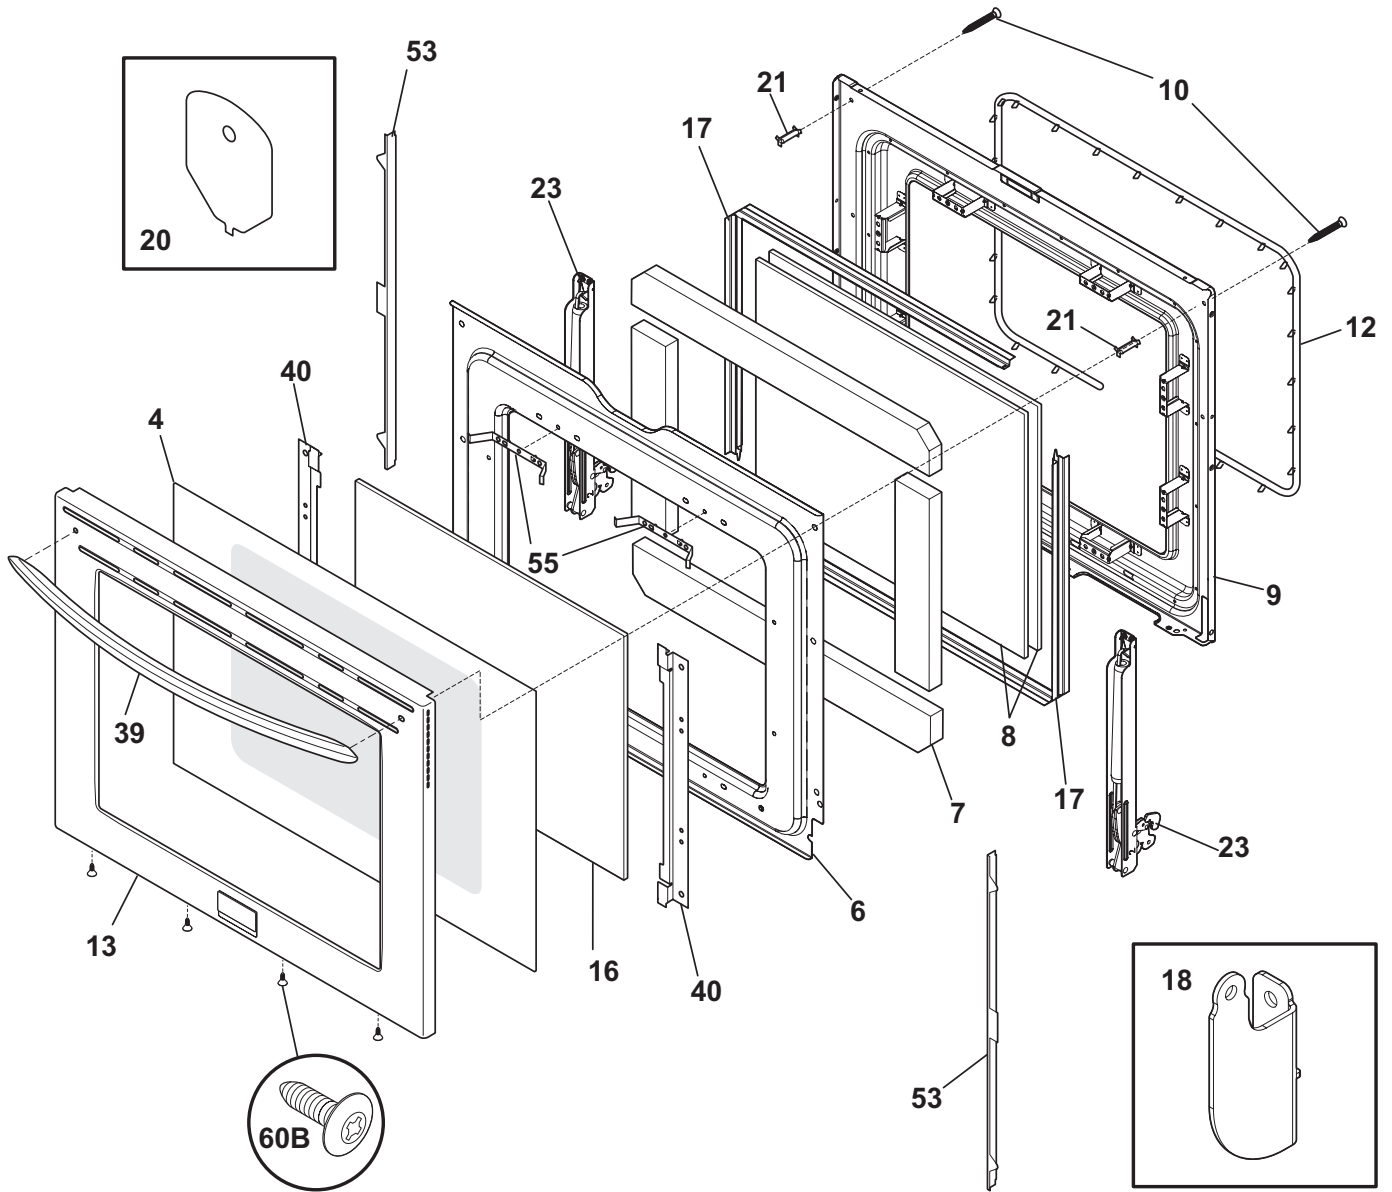

DOOR

DLGEF3045KFA

DOOR

POS. NO	PART NO.	DESCRIPTION
4	316452720	Glass, oven door, black, w/foil
6	316503800	Shield, wool
*	316021109	Screw, 8-18 x 0.5, chrome
7	316513000	Insulation, oven door
8	316502500	Glass, door, inner, (2)
9	316503609	Liner, oven door
10	316439500	Screw, handle mtg., 10-24 x 1.75", (2)
12	316405000	Seal, oven door
13	316566302	Panel Assembly, door, stainless, outer, w/badge
16	316502601	Glass, door, airwash
17	316502101	Spacer, door glass, (2)
18	316547900	Link, door, (2), auto rack
20	316533801	Plate, distribution, load
21	316408600	Spacer, door handle, (2)
23	316530600	Hinge, oven door, brown
23*	316418900	Screw, sims lp, #8-32 x 5/16", black
39	316554005	Handle, door/drawer, stainless
40	316530401	Bracket, airwash glass, (2)
53	316408201	Shield, door filler, black, (2)
55	316530800	Bracket, glass spacer, (4)
60B	316021110	Screw, 8-18 x 0.5, black
*	316433603	Label, anti-tip