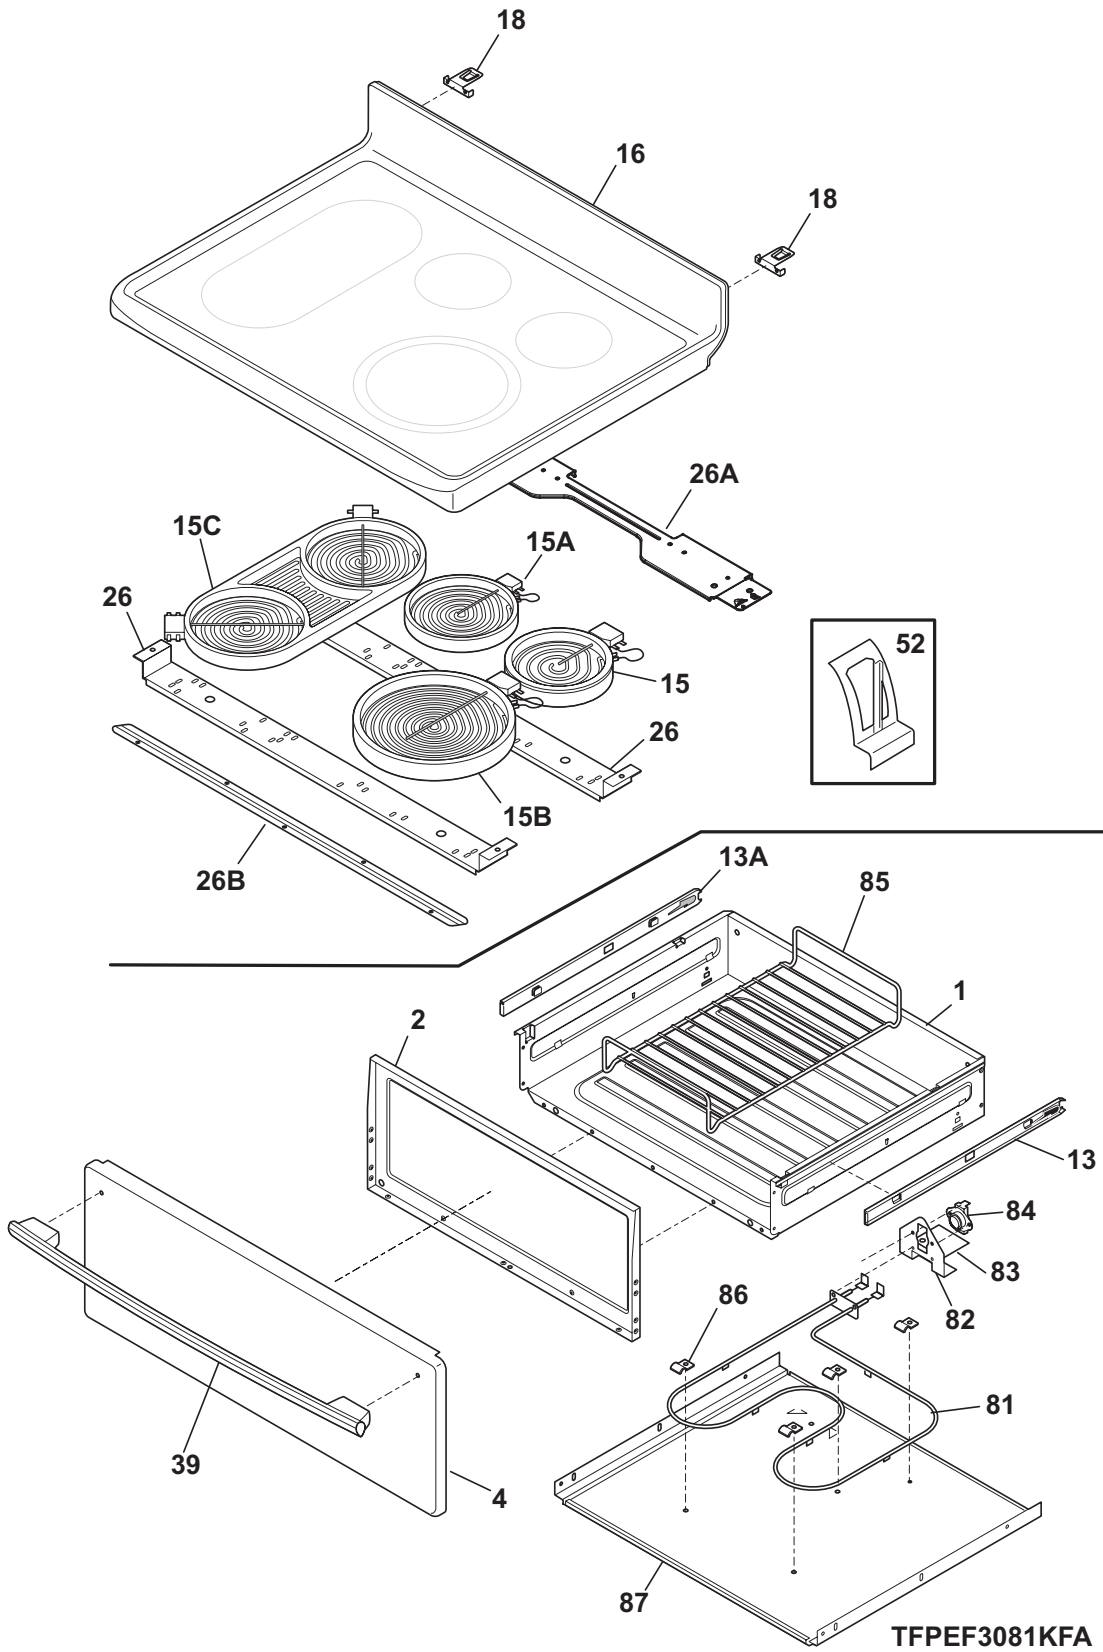

TOP/DRAWER

TFPEF3081KFA

TOP/DRAWER

POS. NO	PART NO.	DESCRIPTION
1	316408901	Drawer, warmer
2	316403303	Liner, drawer
4	316409414	Panel, drawer front, stainless
13	316415002	Glide, warmer, inner RH
13A	316415001	Glide, warmer, inner LH
15 #	318198830	Element, surface, 6", 1200W, (2), radiant
15A#	318198832	Element, surface, warmer, 100 W
15B#	316530000	Element, surface, 9", Turbo, 3200W, radiant
15C#	316280701	Element, double 6", surface, 4400W, w/bridge
16	316531951	Maintop, steel/glass, black
18	316436600	Hinge Bracket, maintop, (2)
*	316089500	Screw, 10-16 x .486
26	316427600	Channel, element support, (2)
26A	316498200	Bracket-support, chassis, aluminum
26B	316214202	Bracket, chassis support, front
39	316551500	Handle, door/drawer, stainless
39*	316001013	Screw, wafer head, 10-24 X 1.375, handle mtg.
52	316461700	Clip, element mtg
*	5308014215	Screw, 6-20 x 0.312
81 #	316437300	Element, warmer drawer
82	316093200	Bracket, element mtg
83	316093300	Shield, terminal, warmer drawer
84 #	316093502	Thermo disc, warmer drawer
85	316425900	Rack, warmer drawer
86	316095800	Clip, hold down, warmer element
87	316091900	Base, warmer drawer
* #	316510644	Harness, wiring, surface
* #	316525623	Harness, warm base
*	316468100	Cleaner, smoothtop, w/sponge
*	316021105	Screw, hex head cup pt, 8-18 x 0.375, black
*	316021109	Screw, 8-18 x 0.5, chrome