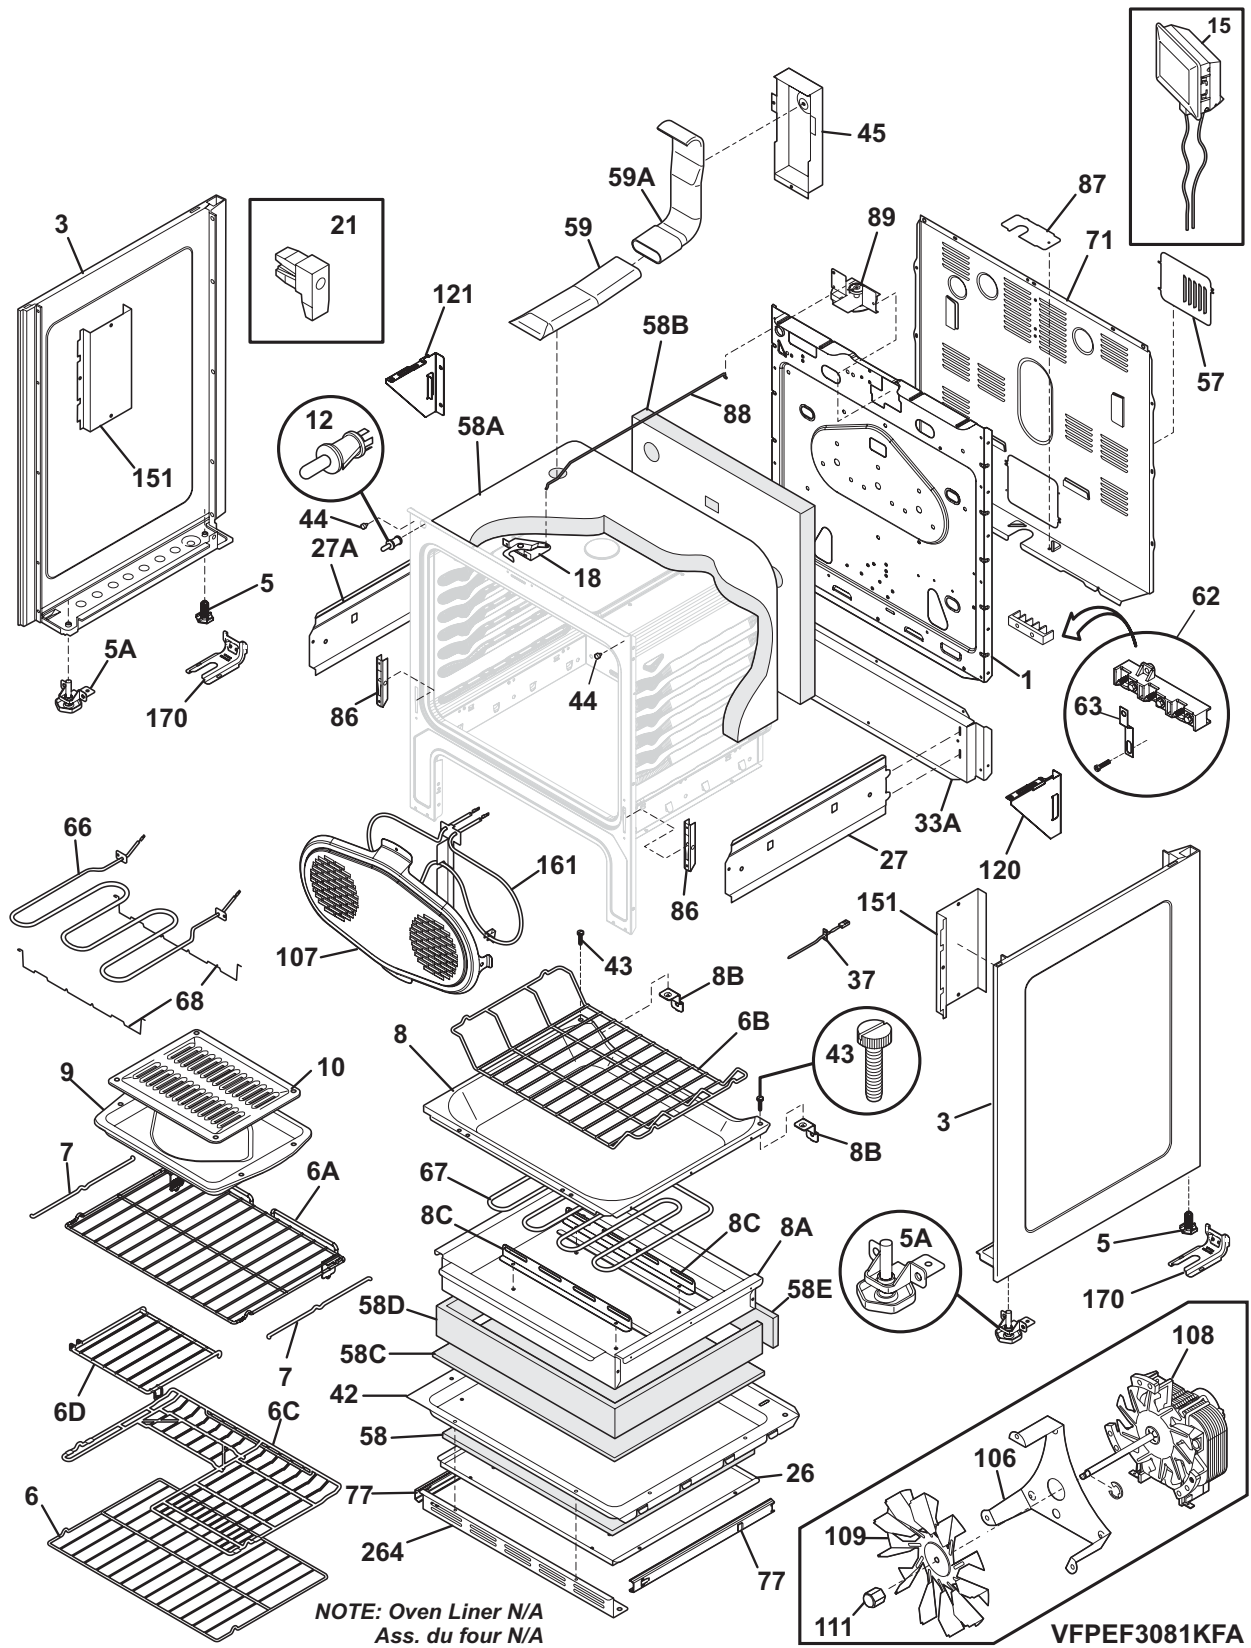

BODY

POS. NO	PART NO.	DESCRIPTION
1	316502002	Back, main
3	316400118	Panel, bodyside, black, RH
3	316400119	Panel, bodyside, black, LH
5	316272900	Screw, leveling, plastic, rear, (2)
5A	316498900	Leveling Leg Assy, metal, front, (2), bracket & leg
6	316496207	Rack, oven
6A	316556500	Rack, oven, auto
6B	316575600	Rack, oven, deep sump
6C	316425600	Rack, half, oven
6D	316419400	Rack, half insert, oven
7	316546300	Link, coupler, (2), auto rack
8	316549601	Bottom, oven
8A	316563501	Base, element, hidden bake
8B	316563400	Bracket, support, oven bottom, (2)
8C	316505801	Support, element
9	316081900	Pan, broiler, OPTIONAL ACCESSORY
10	316082000	Insert, broiler pan, OPTIONAL ACCESSORY
12	316445500	Switch, oven light, door frame
15 #	316510701	Lamp, oven, (2), halogen
18 #	316405800	Latch Assembly, oven door
21	316408000	Clip, bodyside
26	316563200	Shield, lower, hidden bake
27	316572300	Shield, warmer side, RH
27A	316572301	Shield, warmer side, LH
33A	316402100	Shield, rear wall, lower
37 #	316490000	Probe, oven temp
42	316564301	Shield, wool, lower, hidden bake
43	5303285179	Screw, wafer head, 8-32T x 0.500, black
*	3131737	Washer, black
44	316517600	Spacer, oven door
45	316234100	Shield, wire, vent tube
57	316457801	Cover, access
58	316565500	Insulation, lower, hidden bake
58A	316406601	Insulation, oven wrapper
58B	316406504	Insulation, oven back
58C	316565400	Insulation, sump, hidden bake
58D	316565200	Insulation, front & sides, hidden bake
58E	316565300	Insulation, rear, hidden bake
59	316208401	Vent Tube, assembly, w/catalyst
*	316089500	Screw, 10-16 x .486
59A	316208304	Tube, oven vent, upper
62 #	5303935271	Terminal Block Kit
62*	316001003	Screw, ground wire
62*	316205500	Nut, hex flange, 3/8 10-32
62*	316542200	Insulator
63	316542600	Plate, grounding strap
66 #	316430900	Element, broil, 4000W
67 #	316563600	Element, hidden bake
* #	316525631	Harness, wiring, bake element, connector
67*	316565600	Bracket, bake element
68	316429100	Support, element, broil

BODY