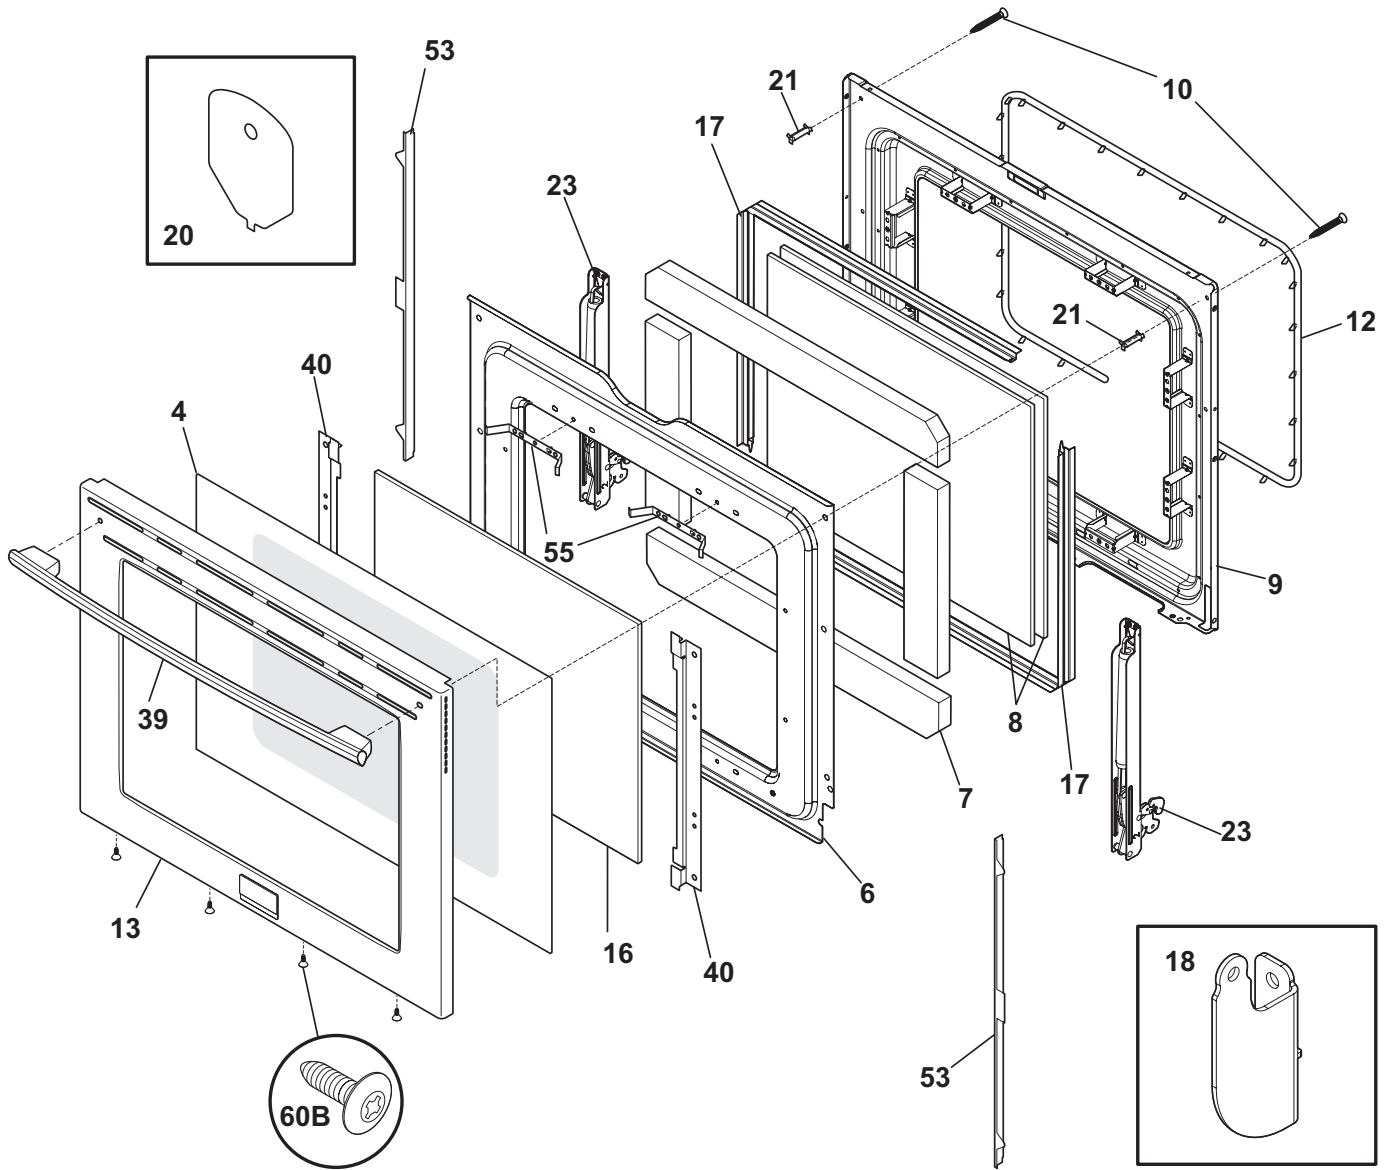

DOOR

DFPEF3081KFA

DOOR

POS. NO	PART NO.	DESCRIPTION
4	316452721	Glass, oven door, grey, w/foil
6	316503800	Shield, wool
*	316021109	Screw, 8-18 x 0.5, chrome
7	316513000	Insulation, oven door
8	316502500	Glass, door, inner, (2)
9	316503609	Liner, oven door
10	316516802	Screw, truss hd, 10-24 x 3, (2)
10B	316008401	Washer, 3/4 OD x 1/4 ID, steel
12	316405000	Seal, oven door
13	316566304	Panel Assembly, door, stainless, outer, w/badge
16	316502601	Glass, door, airwash
17	316502101	Spacer, door glass, (2)
18	316547900	Link, door, (2), auto rack
20	316533801	Plate, distribution, load
21	316408600	Spacer, door handle, (2)
23	316530600	Hinge, oven door, brown
23*	316418900	Screw, sims lp, #8-32 x 5/16", black
39	316551500	Handle, door/drawer, stainless
40	316530401	Bracket, airwash glass, (2)
53	316408201	Shield, door filler, black, (2)
55	316530800	Bracket, glass spacer, (4)
60B	316021110	Screw, 8-18 x 0.5, black
*	316433603	Label, anti-tip