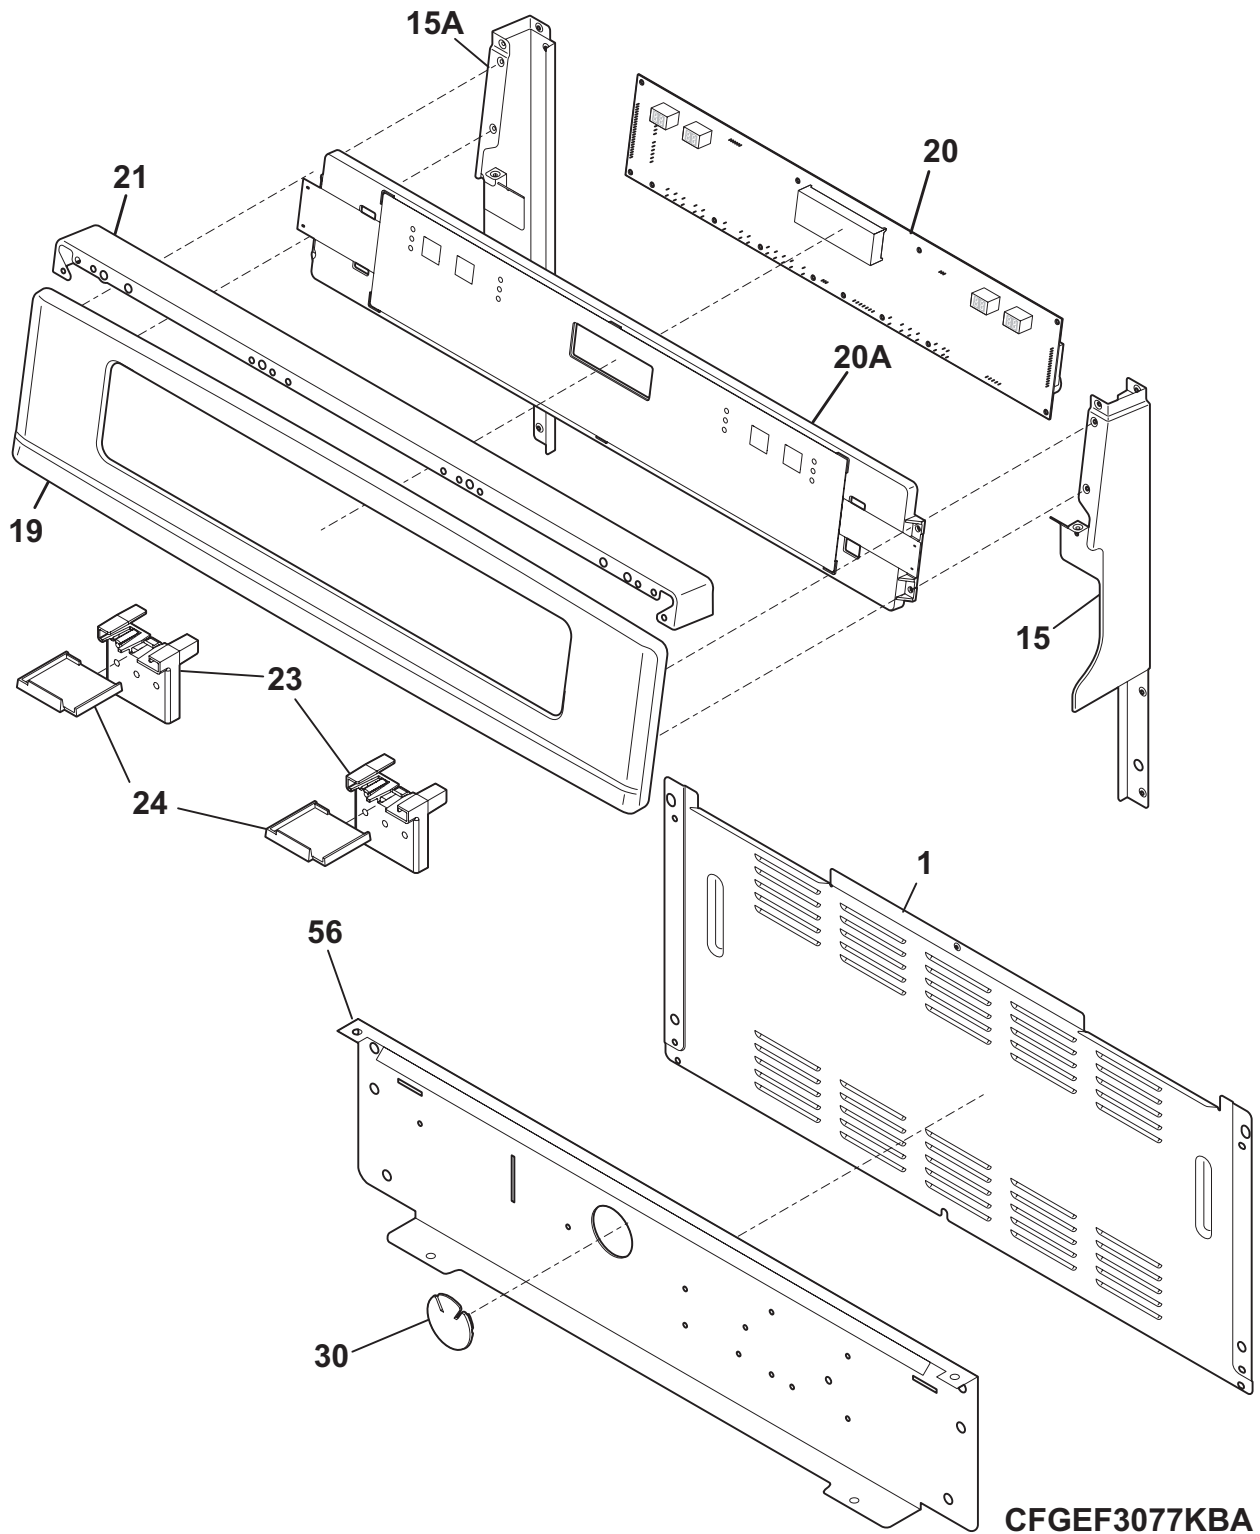

Copyright © 2009 Electrolux Home Products, Inc.
All rights reserved.

BACKGUARD

BACKGUARD

POS. NO	PART NO.	DESCRIPTION
1	316557600	Shield, rear wall
15	316546702	Cap, backguard, black, RH end
15A	316546703	Cap, backguard, black, LH end
19	316572402	Panel, backguard, stainless
20 #	316562011	Controller, electronic, ES1000
*	316021110	Screw, 8-18 x 0.5, black
20A#	316549104	Membrane, touch control, silver, assembly
21	316546601	Cap, backguard, black, top
23	316573600	Bracket, support, bottom
24	316574200	Bracket, support, top, (2), membrane
30	316577100	Plug, hole, backguard
56	316234013	Shield, backguard, black, inner
*	316021105	Screw, hex head cup pt, 8-18 x 0.375, black
*	316021109	Screw, 8-18 x 0.5, chrome
*	316089500	Screw, 10-16 x .486