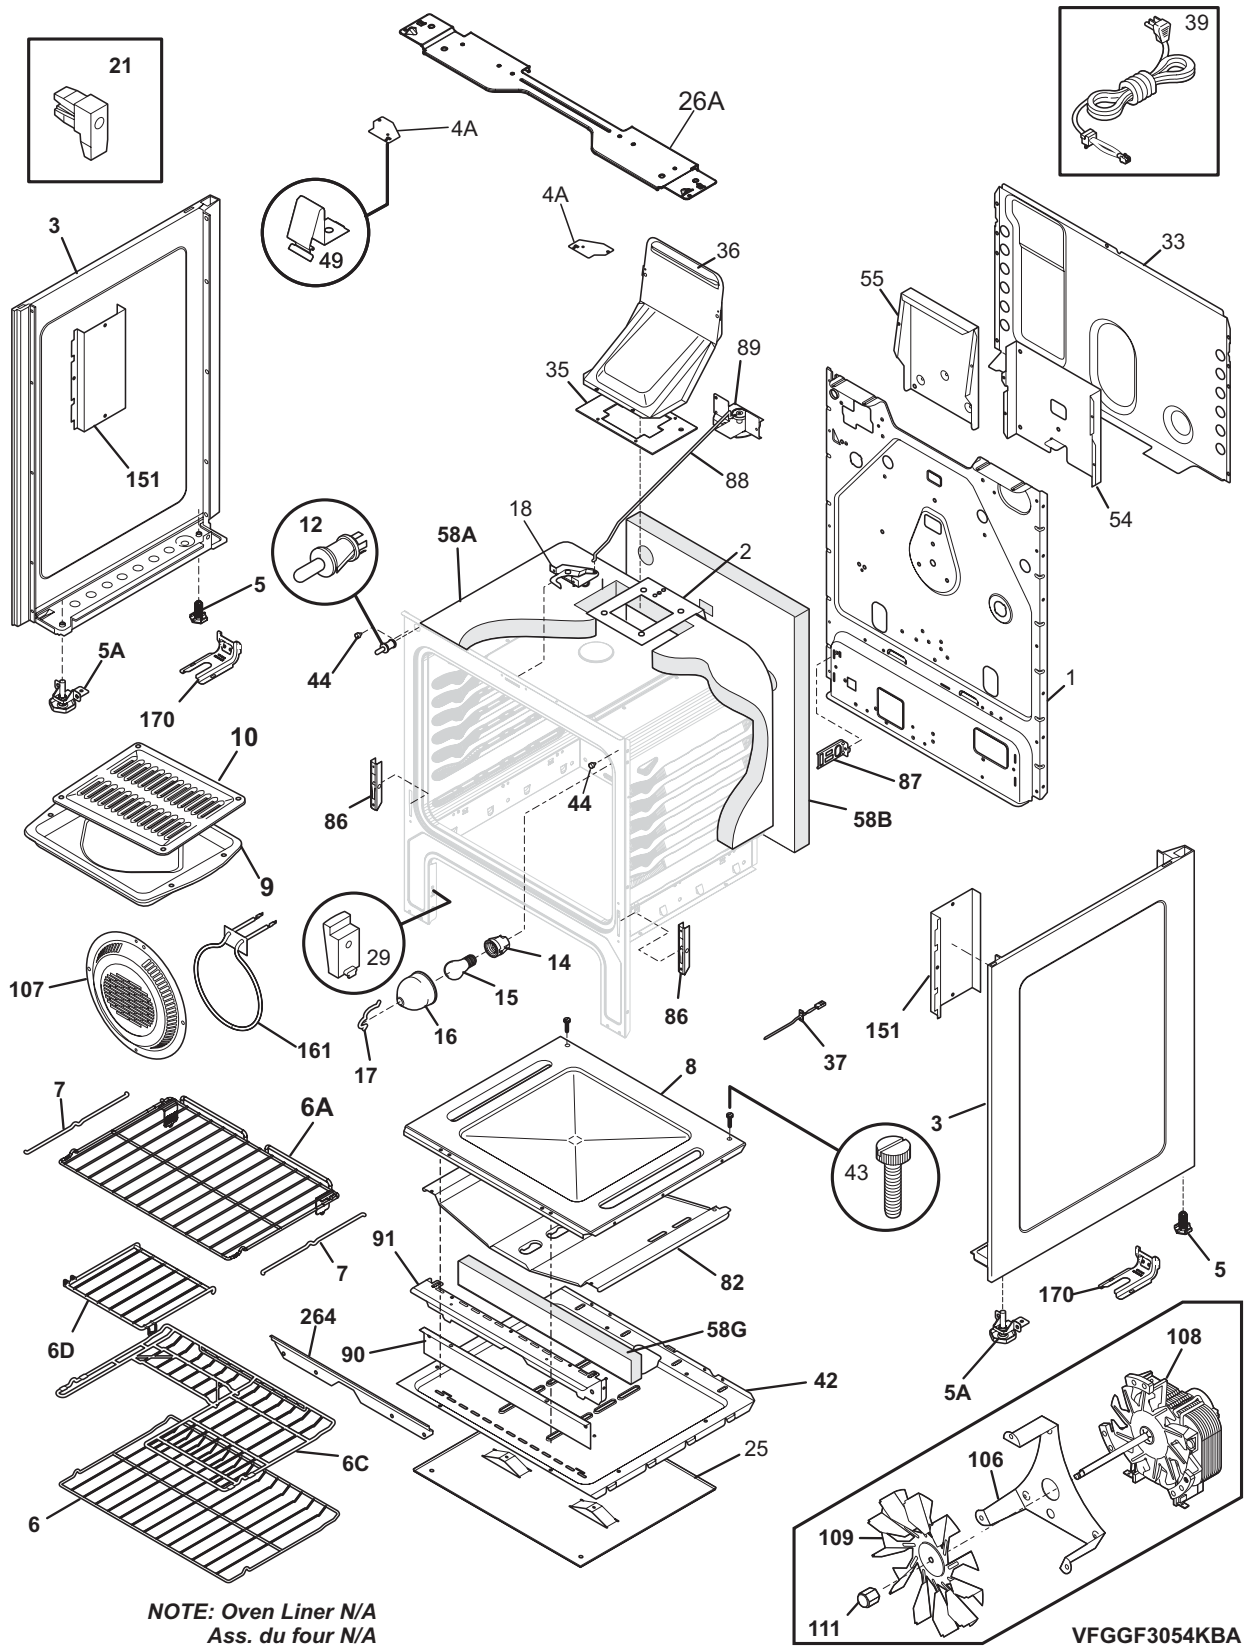

BODY

POS. NO	PART NO.	DESCRIPTION
1	316401600	Back, main
*	316021109	Screw, 8-18 x 0.5, chrome
2	316437100	Brace, oven top
*	316021132	Screw, 8-18 X 11/16, black, (3)
3	316400118	Panel, bodyside, black, RH
3	316400119	Panel, bodyside, black, LH
4A	316446900	Bracket, chassis, front, (2)
5	316272900	Screw, leveling, plastic, rear, (2)
5A	316498900	Leveling Leg Assy, metal, front, (2), bracket & leg
6	316496207	Rack, oven, (2)
6A	316556500	Rack, oven, auto
6C	316425600	Rack, half, oven
6D	316419400	Rack, half insert, oven
7	316546300	Link, coupler, (2), auto rack
8	316400603	Panel, oven bottom
9	316081900	Pan, broiler, OPTIONAL ACCESSORY
10	316082000	Insert, broiler pan, OPTIONAL ACCESSORY
12	316445500	Switch, oven light, door frame
14	316116400	Receptacle, oven light
15	316538901	Lamp, oven light
16	318406100	Lens, oven light, glass
17	316087500	Retainer, lens
18 #	316405800	Latch Assembly, oven door
*	5303285179	Screw, wafer head, 8-32T x 0.500, black
21	316408000	Clip, bodyside
25	316406200	Shield, heat, lower
26A	316498200	Bracket-support, chassis, aluminum
29	316407301	Glide, drawer, front
33	316402500	Shield, rear wall
35	316542100	Gasket-flue
36	316208901	Flue
37 #	316490000	Probe, oven temp
39 #	3131425	Cord, electric power
42	316400700	Shield, wool, lower
43	3131732	Screw, 8-18 x 1.438, oven bottom
44	316517600	Spacer, oven door
49	316260000	Clip, maintop mtg, (2)
54	316404200	Shield, heat
55	316404800	Shield, flue
58A	316403700	Insulation, oven wrapper
58B	316403600	Insulation, oven back
58G	08067973	Insulation, main front
82	316400801	Shield, bake burner
82*	316432800	Clip, wire
86	316537400	Receptacle, hinge, (2)
*	316418900	Screw, sims lp, #8-32 x 5/16", black
87	316401201	Bracket, harness
88	316232700	Rod, auto latch
89 #	316464300	Motor-latch
90	316401100	Shield, main front
91	316401000	Shield, front, burner

BODY

**NOTE: Oven Liner N/A
Ass. du four N/A**

VFGGF3054KBA