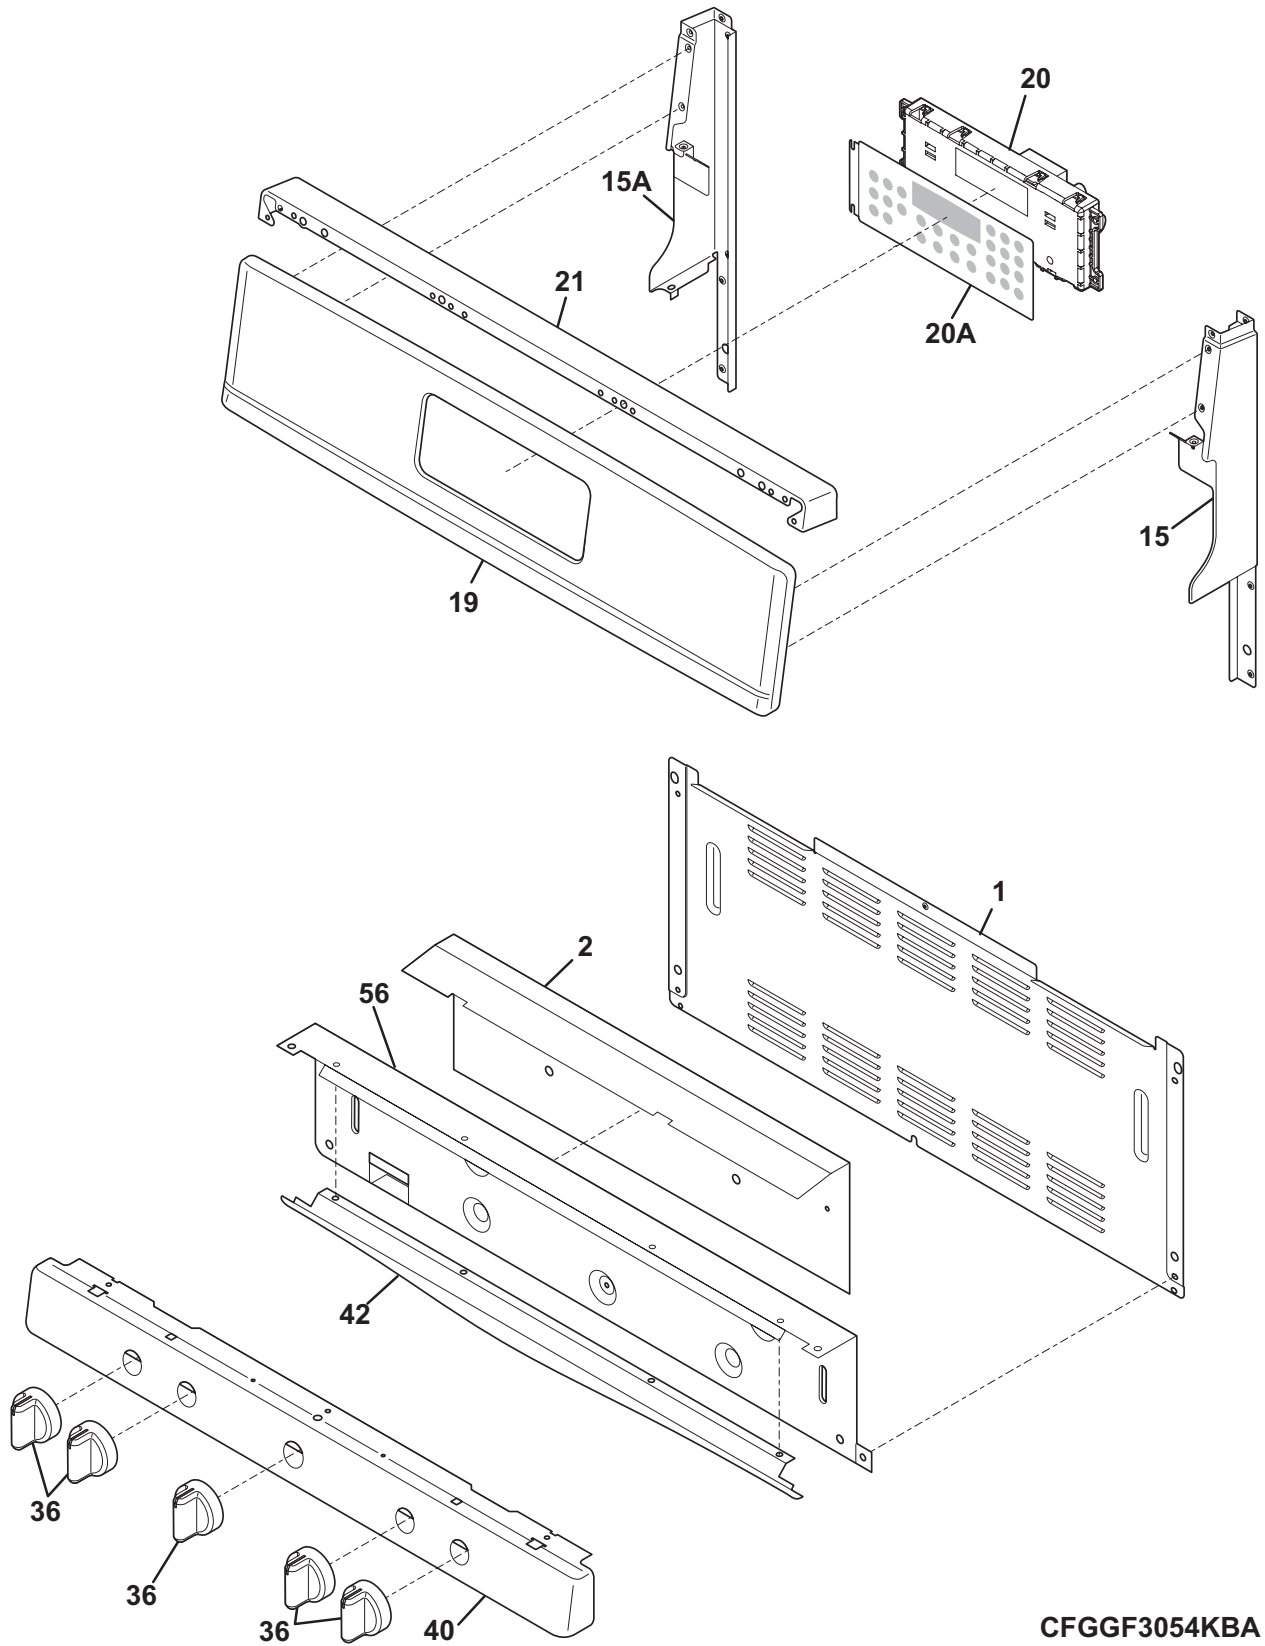

BACKGUARD

CFGGF3054KBA

BACKGUARD

POS. NO	PART NO.	DESCRIPTION
1	316557600	Shield, rear wall
2	316497601	Shield, backguard, inner
15	316546702	Cap, backguard, black, RH end
15A	316546703	Cap, backguard, black, LH end
19	316572406	Panel, backguard, stainless
20 #	316560106	Controller, electronic, ES540
*	316021110	Screw, 8-18 x 0.5, black
20A#	316419821	Overlay, clock, black, ES540
21	316546601	Cap, backguard, black, top
36	316564506	Knob, top valve, stainless, (5)
40	316249044	Panel, manifold, stainless steel
*	316021108	Screw, cup pt, 8-18 x 0.375, chrome
*	316021109	Screw, 8-18 x 0.5, chrome
42	316416200	Trim, extrusion, black
56	316230701	Shield, backguard, inner
*	316021105	Screw, hex head cup pt, 8-18 x 0.375, black
*	316089500	Screw, 10-16 x .486