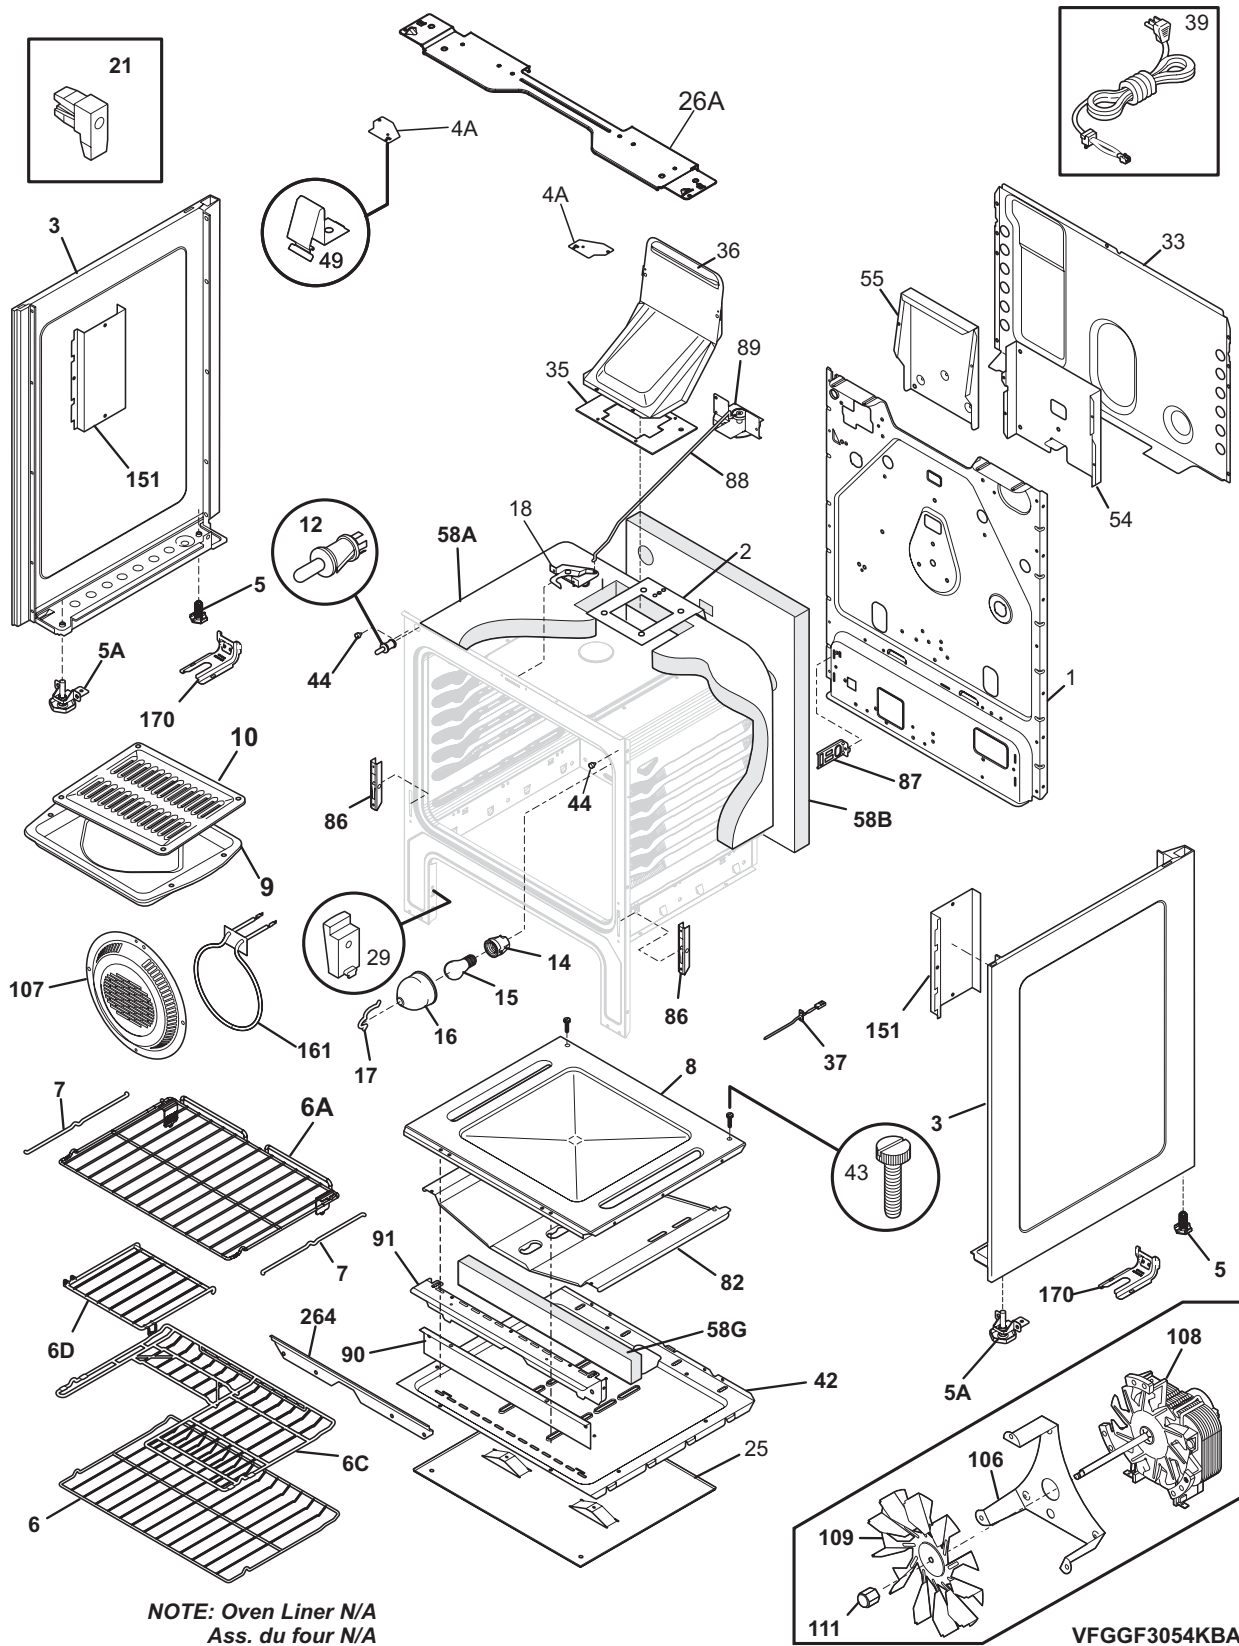

BODY

NOTE: Oven Liner N/A
Ass. du four N/A

VFGGF3054KBA

BODY

POS. NO	PART NO.	DESCRIPTION
1	316401600	Back, main
*	316021109	Screw, 8-18 x 0.5, chrome
2	316437100	Brace, oven top
*	316021132	Screw, 8-18 X 11/16, black, (3)
3	316400118	Panel, bodyside, black, RH
3	316400119	Panel, bodyside, black, LH
4A	316446900	Bracket, chassis, front, (2)
5	316272900	Screw, leveling, plastic, rear, (2)
5A	316498900	Leveling Leg Assy, metal, front, (2), bracket & leg
6	316496207	Rack, oven, (2)
6A	316556500	Rack, oven, auto
6C	316425600	Rack, half, oven
6D	316419400	Rack, half insert, oven
7	316546300	Link, coupler, (2), auto rack
8	316400603	Panel, oven bottom
9	316081900	Pan, broiler, OPTIONAL ACCESSORY
10	316082000	Insert, broiler pan, OPTIONAL ACCESSORY
12	316445500	Switch, oven light, door frame
14	316116400	Receptacle, oven light
15	316538901	Lamp, oven light
16	318406100	Lens, oven light, glass
17	316087500	Retainer, lens
18 #	316405800	Latch Assembly, oven door
*	5303285179	Screw, wafer head, 8-32T x 0.500, black
21	316408000	Clip, bodyside
25	316406200	Shield, heat, lower
26A	316498200	Bracket-support, chassis, aluminum
29	316407301	Glide, drawer, front
33	316402500	Shield, rear wall
35	316542100	Gasket-flue
36	316208901	Flue
37 #	316490000	Probe, oven temp
39 #	3131425	Cord, electric power
42	316400700	Shield, wool, lower
43	3131732	Screw, 8-18 x 1.438, oven bottom
44	316517600	Spacer, oven door
49	316260000	Clip, maintop mtg, (2)
54	316404200	Shield, heat
55	316404800	Shield, flue
58A	316403700	Insulation, oven wrapper
58B	316403600	Insulation, oven back
58G	08067973	Insulation, main front
82	316400801	Shield, bake burner
82*	316432800	Clip, wire
86	316537400	Receptacle, hinge, (2)
*	316418900	Screw, sims lp, #8-32 x 5/16", black
87	316401201	Bracket, harness
88	316232700	Rod, auto latch
89 #	316464300	Motor-latch
90	316401100	Shield, main front
91	316401000	Shield, front, burner