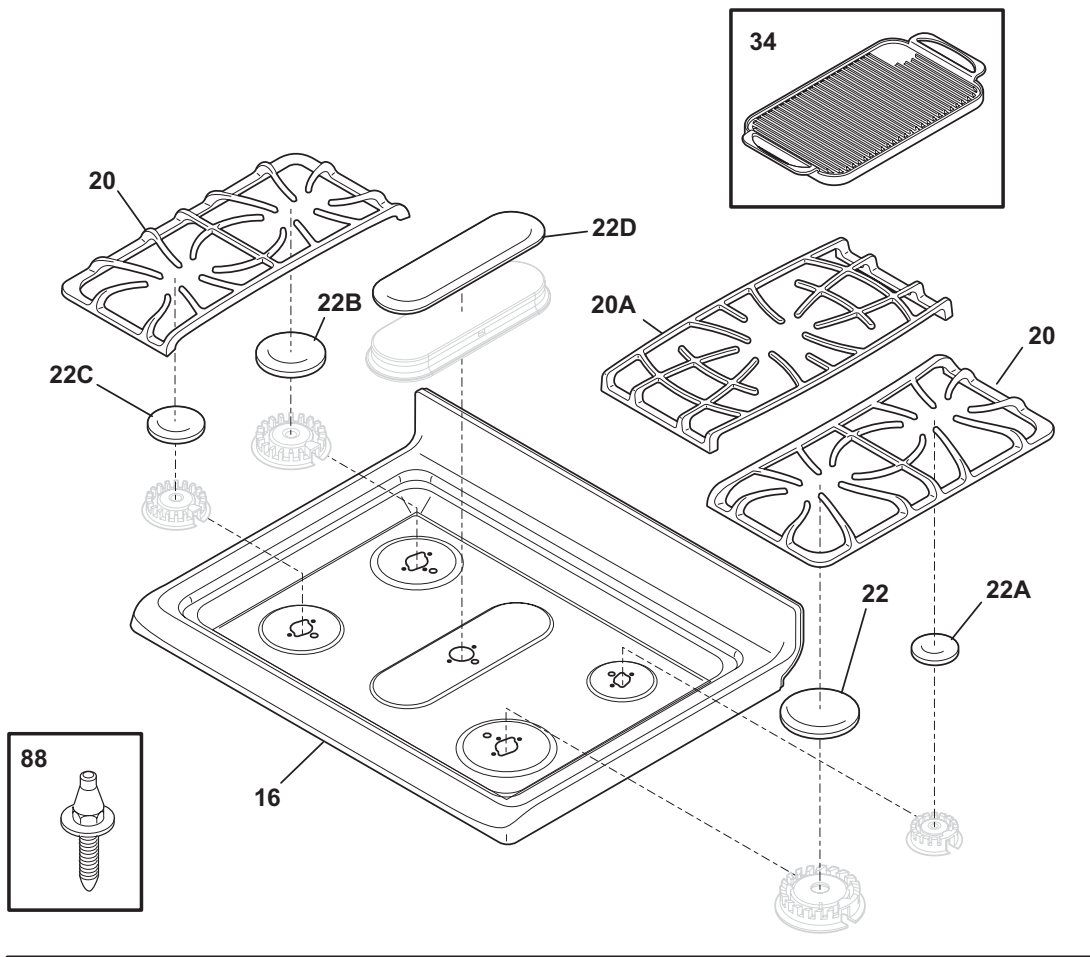

TOP/DRAWER

TLGGF3043KFA

TOP/DRAWER

POS. NO	PART NO.	DESCRIPTION
1	316408703	Drawer, utility
*	316021110	Screw, 8-18 x 0.5, black
2	316403200	Liner, drawer
4	316409312	Panel, drawer, stainless, outer
7	316407400	Glide, drawer, rear
16	316469653	Maintop panel, black
20	316499502	Grate, black, (2)
20A	316551802	Grate, center, black
22	316438504	Cap, 16/17K-burner, black
22A	316438304	Cap, 5K burner, black
22B	316438704	Cap, 14K burner, black
22C	316527704	Cap, 9.5K burner, black, medium
22D	316532103	Cap, 9.5K burner, oval, black, center
34	316499900	Griddle
39	316554005	Handle, door/drawer, stainless
60	5304414648	Screw, handle mtg.
88	316099500	Pin, guide, (2)
*	316021105	Screw, hex head cup pt, 8-18 x 0.375, black