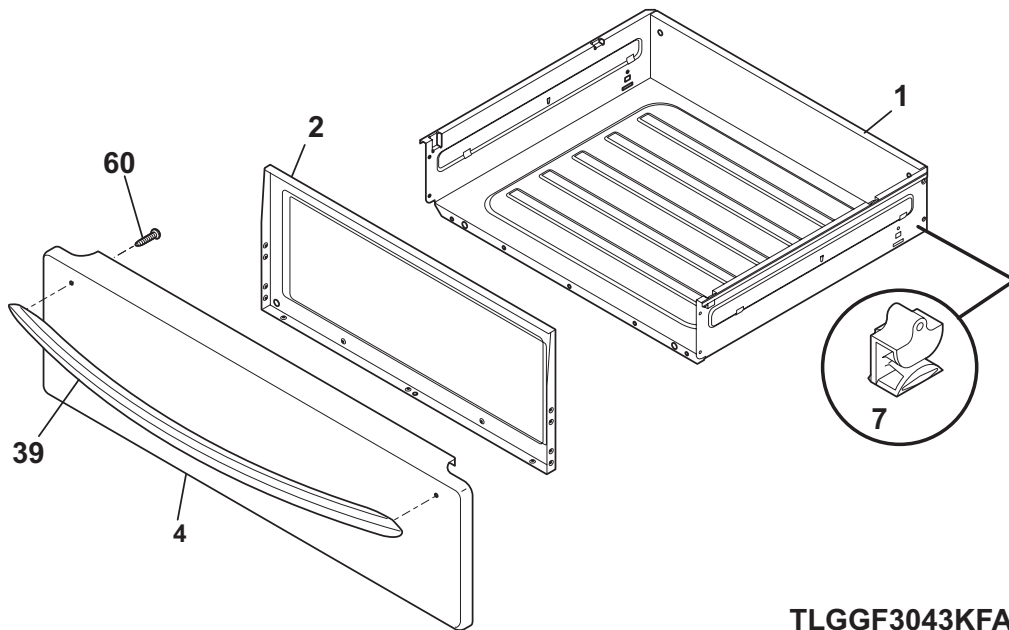

TOP/DRAWER

TLGGF3043KFA

TOP/DRAWER

POS. NO	PART NO.	DESCRIPTION
1	316408703	Drawer, utility
*	316021110	Screw, 8-18 x 0.5, black
2	316403200	Liner, drawer
4	316409312	Panel, drawer, stainless, outer
7	316407400	Glide, drawer, rear
16	316469653	Maintop panel, black
20	316499502	Grate, black, (2)
20A	316551802	Grate, center, black
22	316438504	Cap, 16/17K-burner, black
22A	316438304	Cap, 5K burner, black
22B	316438704	Cap, 14K burner, black
22C	316527704	Cap, 9.5K burner, black, medium
22D	316532103	Cap, 9.5K burner, oval, black, center
34	316499900	Griddle
39	316554005	Handle, door/drawer, stainless
60	5304414648	Screw, handle mtg.
88	316099500	Pin, guide, (2)
*	316021105	Screw, hex head cup pt, 8-18 x 0.375, black