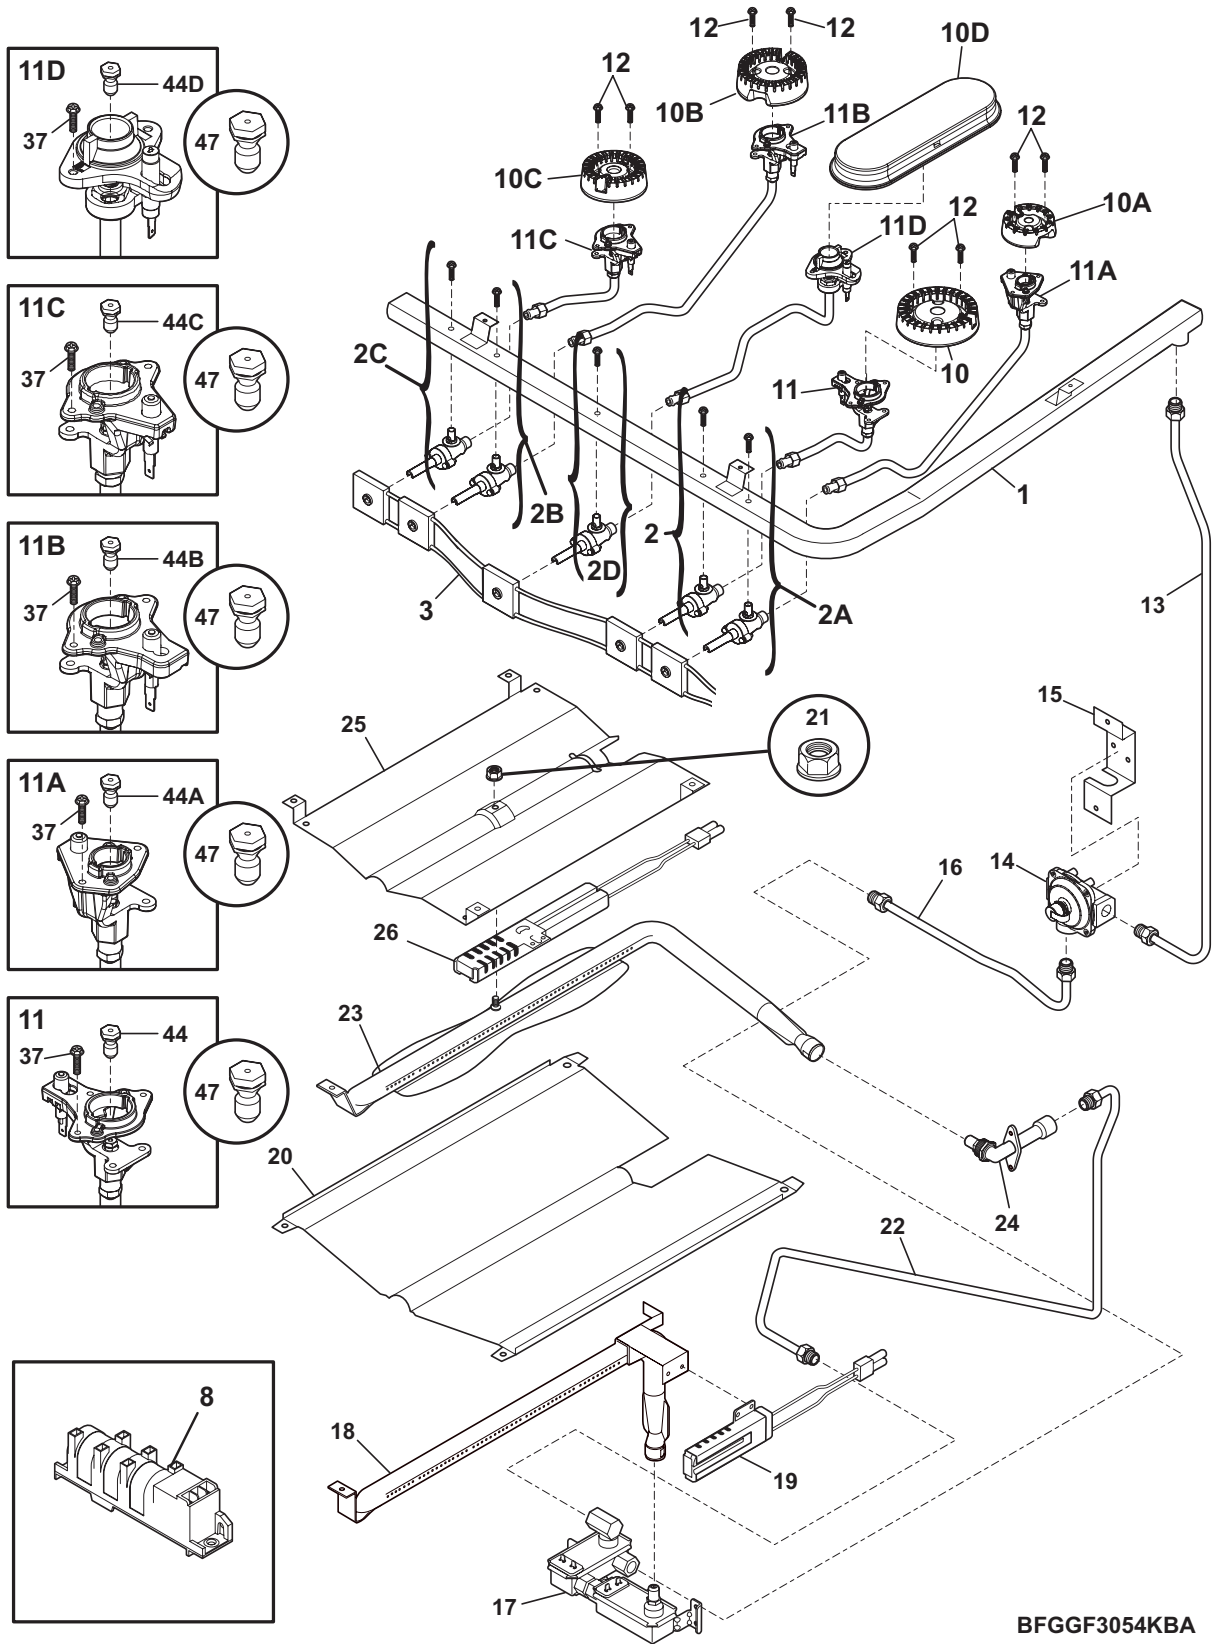

BURNER

BFGGF3054KBA

BURNER

POS. NO	PART NO.	DESCRIPTION
1 #	316551202	Manifold, pipe
2 #	5303935233	Valve, 17K burner, w/mtg screw
2A #	5303935235	Valve, 5K burner, w/mtg screw
2B #	5303935236	Valve, 14K burner, w/mtg screw
2C #	5303935234	Valve, 9.5K burner, w/mtg screw
2D #	5303935259	Valve, 9.5K burner, center, w/mtg screw
*	316215600	Screw, valve mtg., 1/4 - 20
3 #	316219023	Wiring Harness, w/igntr switch
8 #	318079001	Module, spark
*	316443200	Bracket-support
*	316021109	Screw, 8-18 x 0.5, chrome
10 #	316438400	Burner, sealed, 16/17K
10A#	316438200	Burner, sealed, 5K
10B#	316438600	Burner, sealed, 14K
10C#	316527400	Burner, sealed, 9.5K
10D#	316532001	Burner, sealed, oval, 9.5K
11 #	316449603	Ignitor/orifice assy, top burner, right front, 17K, w/tube & holder
11A#	316449500	Ignitor/orifice assy., top burner, right rear, 5K, w/holder, tube
11B#	316548104	Ignitor/orifice assy., top burner, left rear, 15K, w/holder, tube
11C#	316449302	Ignitor/orifice assy., top burner, left front, 9.5K, w/tube & holder
11D#	316532601	Ignitor/orifice assy., top burner, center, 9.5K, w/holder-tube
12	316529700	Screw, burner head, mtg., (8)
13 #	316545700	Tube, 3/8, aluminum, rgltr to manf, with fittings
14 #	316091706	Regulator, pressure
14*	316021104	Screw, hex, 8-18 x 3/8, nick, (3), regulator brkt
15	316091600	Bracket, regulator
16 #	316431000	Tube-valve to rgltr, 3/8
16 #	316431001	Tube-valve to rgltr, 3/8
17 #	316404901	Valve, safety
17*	316498100	Shield, wire, safety valve
*	316089500	Screw, 10-16 x .486
18 #	316404400	Burner, oven
19 #	316489404	Ignitor, oven burner
20	316401401	Baffle, oven burner
21	5303013272	Nut, hex head sems
22 #	316537100	Tube-valve to mixer
23 #	316404304	Burner, broiler
24 #	316409700	Elbow, mixer
*	316021132	Screw, 8-18 X 11/16, black, (3)
25	316401301	Baffle, broil burner
26 #	316489403	Ignitor, burner
26*	316401500	Cover, broil Ignitor
37	316240600	Screw, assy mtg, (8), ignitor/orifice
44 #	316527509	Orifice, top burner, 17K
44A#	316527504	Orifice, top burner, 5K
44B#	316527513	Orifice, top burner, 15K
44C#	316527500	Orifice, top burner, 9.5K
44D#	316237902	Orifice, top burner, center, 9.5K
47 #	GRLP3	LP Conversion Kit, w/instructions
47*	316417518	Instructions, LP conversion
* #	316526902	Harness, ignitor
* #	316064103	Wire, ground assembly
*	316001003	Screw, ground wire
*	316021105	Screw, hex head cup pt, 8-18 x 0.375, black
*	316021110	Screw, 8-18 x 0.5, black