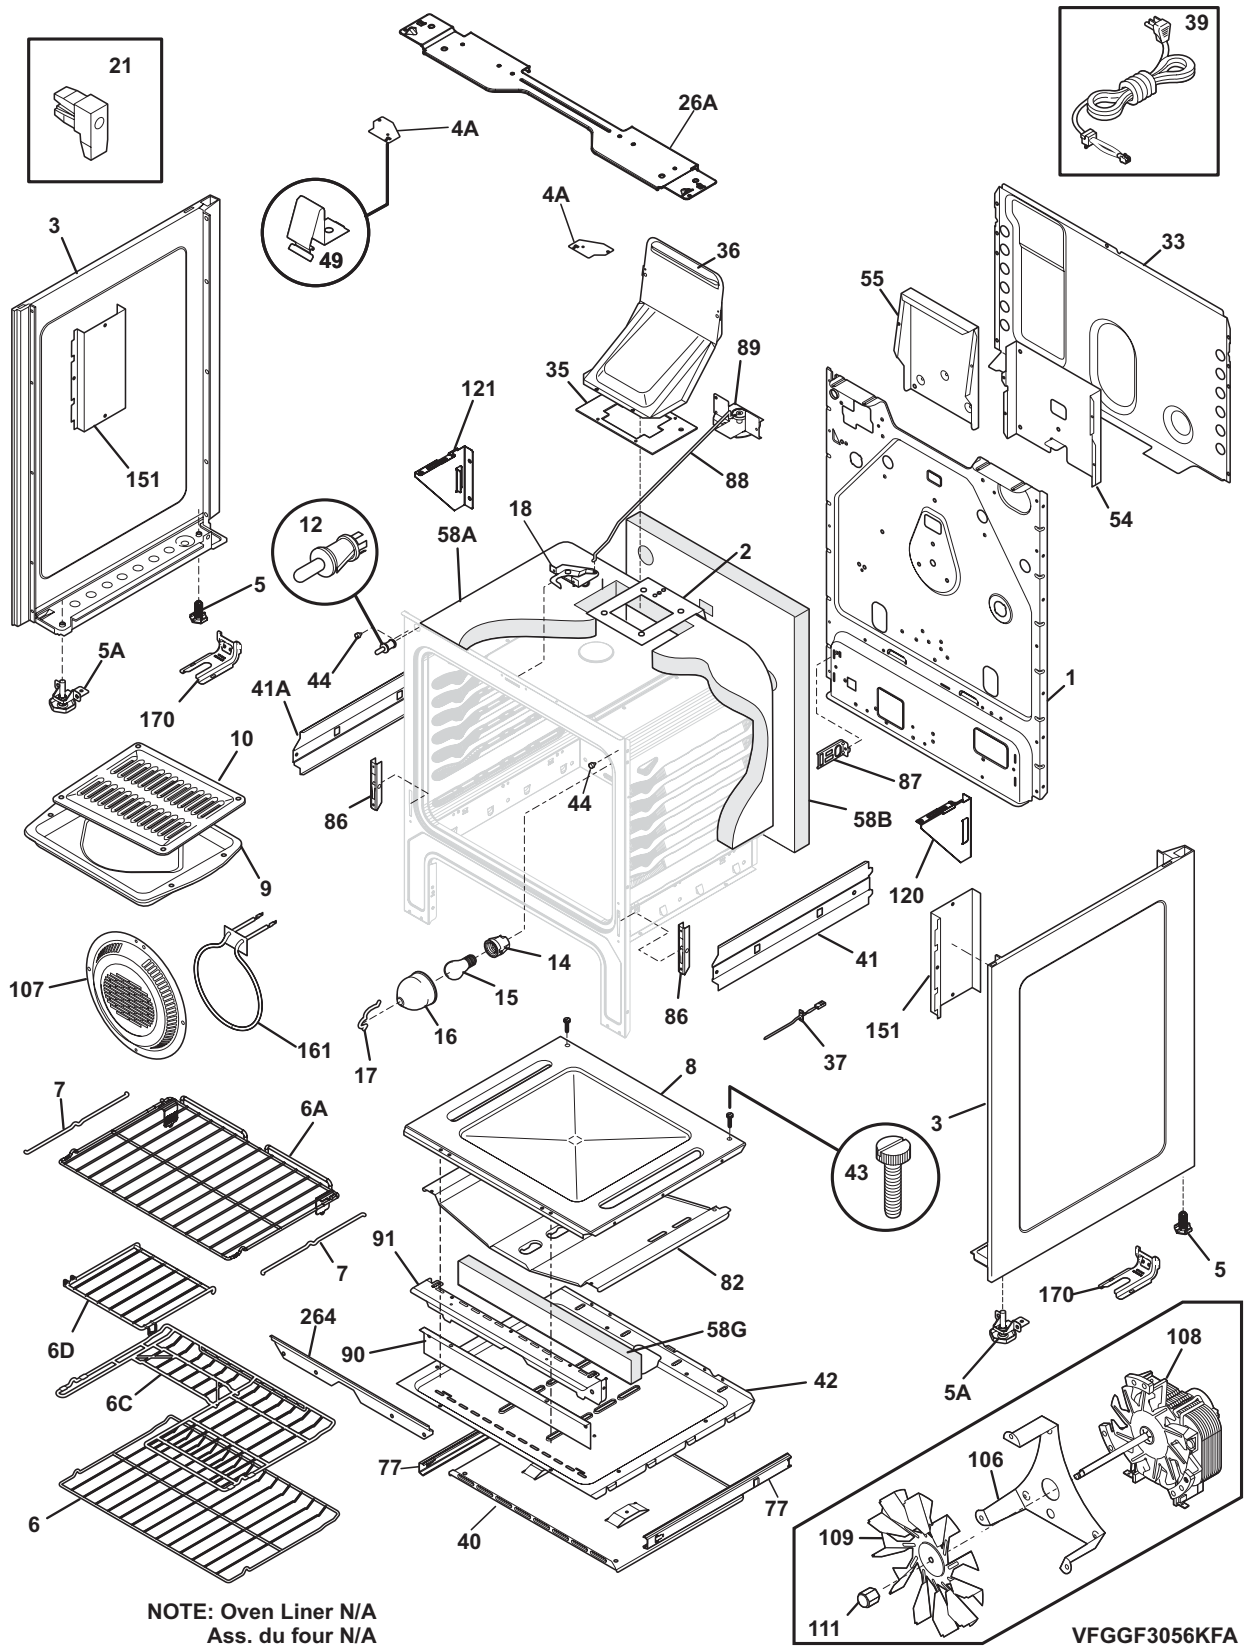

BODY

BODY

POS. NO	PART NO.	DESCRIPTION
1	316401600	Back, main
*	316021109	Screw, 8-18 x 0.5, chrome
2	316437100	Brace, oven top
*	316021132	Screw, 8-18 X 11/16, black, (3)
3	316400118	Panel, bodyside, black, RH
3	316400119	Panel, bodyside, black, LH
4A	316446900	Bracket, chassis, front, (2)
5	316272900	Screw, leveling, plastic, rear, (2)
5A	316498900	Leveling Leg Assy, metal, front, (2), bracket & leg
6	316496207	Rack, oven
6A	316556500	Rack, oven, auto
6C	316425600	Rack, half, oven
6D	316419400	Rack, half insert, oven
7	316546300	Link, coupler, (2), auto rack
8	316400603	Panel, oven bottom
9	316081900	Pan, broilerOPTIONAL ACCESSORY
10	316082000	Insert, broiler panOPTIONAL ACCESSORY
12	316445500	Switch, oven light, door frame
14	316116400	Receptacle, oven light
15	316538901	Lamp, oven light
16	318406100	Lens, oven light, glass
17	316087500	Retainer, lens
18 #	316405800	Latch Assembly, oven door
*	5303285179	Screw, wafer head, 8-32T x 0.500, black
21	316408000	Clip, bodyside
26A	316498200	Bracket-support, chassis, aluminum
33	316402500	Shield, rear wall
35	316542100	Gasket-flue
36	316208901	Flue
37 #	316490000	Probe, oven temp
39 #	3131425	Cord, electric power
40	316409600	Shield, warmer drawer, upper
41	316409200	Shield, warmer, RH
41A	316409201	Shield, warmer, LH
42	316400700	Shield, wool, lower
43	3131732	Screw, 8-18 x 1.438, oven bottom
44	316517600	Spacer, oven door
49	316260000	Clip, maintop mtg, (2)
54	316404200	Shield, heat
55	316404800	Shield, flue
58A	316403700	Insulation, oven wrapper
58B	316403600	Insulation, oven back
58G	08067973	Insulation, main front
77	316456700	Glide, warmer drawer, outer/RH & LH, (2)
82	316400801	Shield, bake burner
82*	316432800	Clip, wire
86	316537400	Receptacle, hinge, (2)
*	316418900	Screw, sims lp, #8-32 x 5/16", black
87	316401201	Bracket, harness
88	316232700	Rod, auto latch
89 #	316464300	Motor-latch