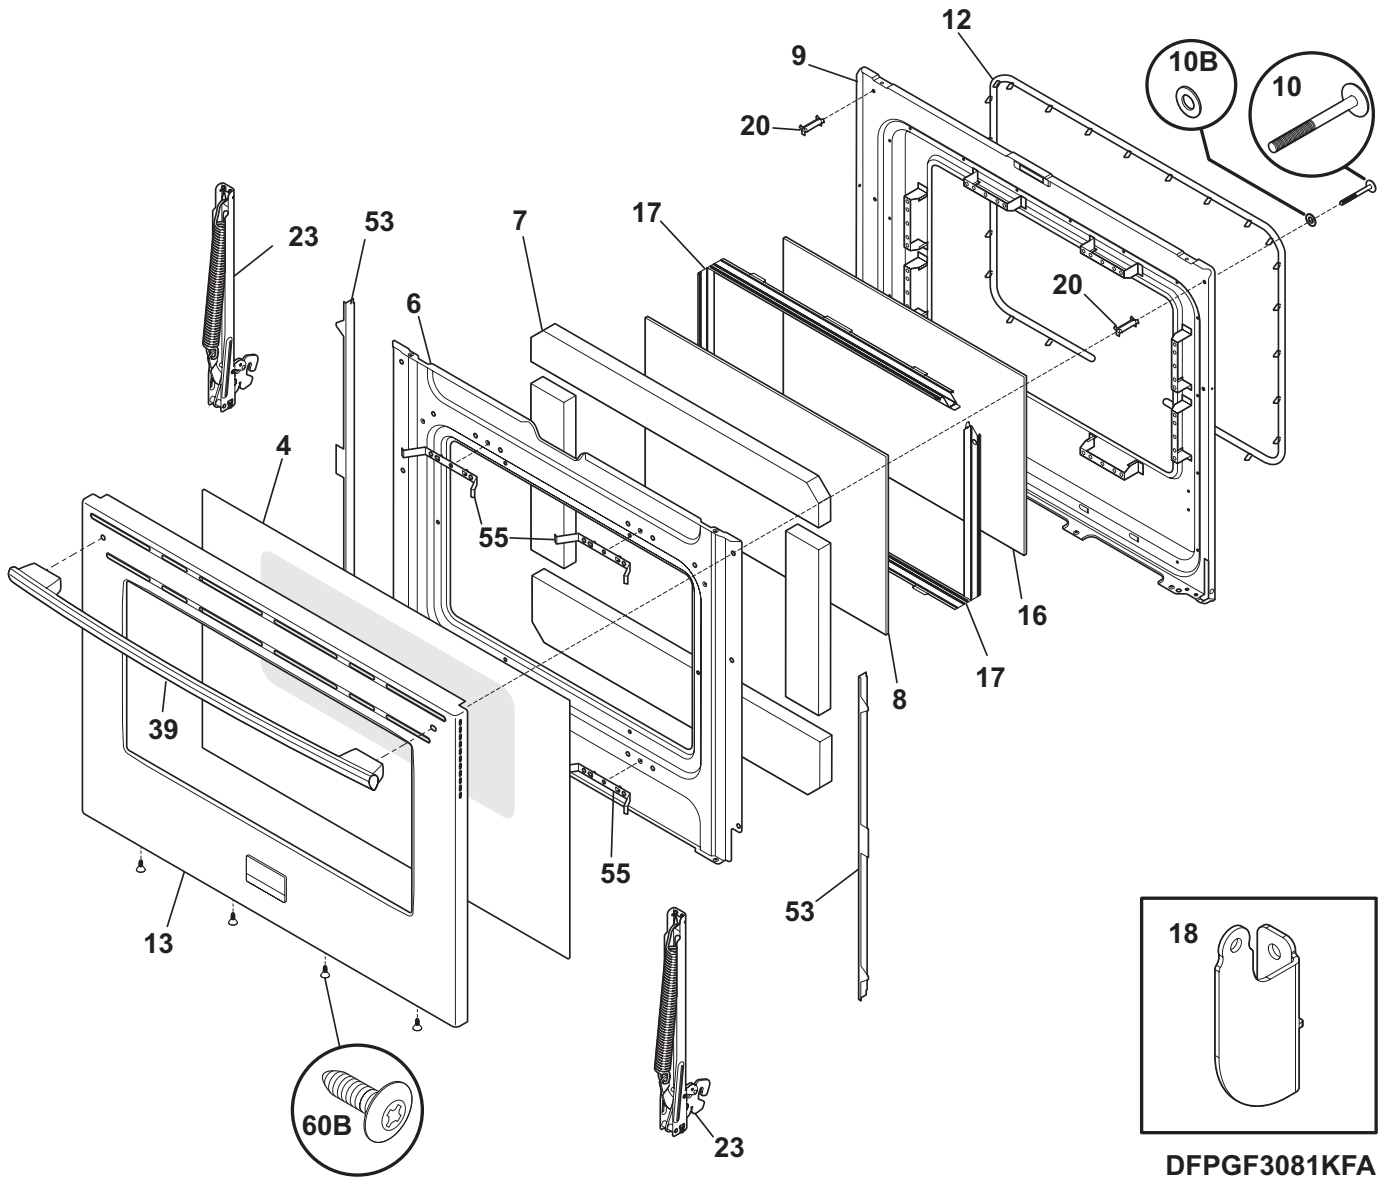

DOOR

DFPGF3081KFA

DOOR

POS. NO	PART NO.	DESCRIPTION
4	316452724	Glass, oven door, gray, w/foil
6	316402306	Shield, wool
*	316021109	Screw, 8-18 x 0.5, chrome
7	316403900	Insulation, oven door
8	316117500	Glass, oven door, heat barrier
9	316423805	Liner, oven door
10	316516802	Screw, truss hd, 10-24 x 3, (2)
10B	316008401	Washer, 3/4 OD x 1/4 ID, steel
12	316403101	Seal, oven door
13	316566303	Panel Assembly, door, stainless, outer, w/badge
16	316117501	Glass, oven door, inner
17	316402403	Spacer, door glass, (2)
18	316547900	Link, door, (2), auto rack
20	316408600	Spacer, door handle, (2)
23	316537302	Hinge, oven door, black tita, (2)
23*	316418900	Screw, sims lp, #8-32 x 5/16", black
39	316551500	Handle, door/drawer, stainless
53	316408101	Shield, filler, door, (2)
*	5303285179	Screw, wafer head, 8-32T x 0.500, black
55	316408300	Bracket, glass support, (4)
60B	316021110	Screw, 8-18 x 0.5, black
*	316433603	Label, anti-tip