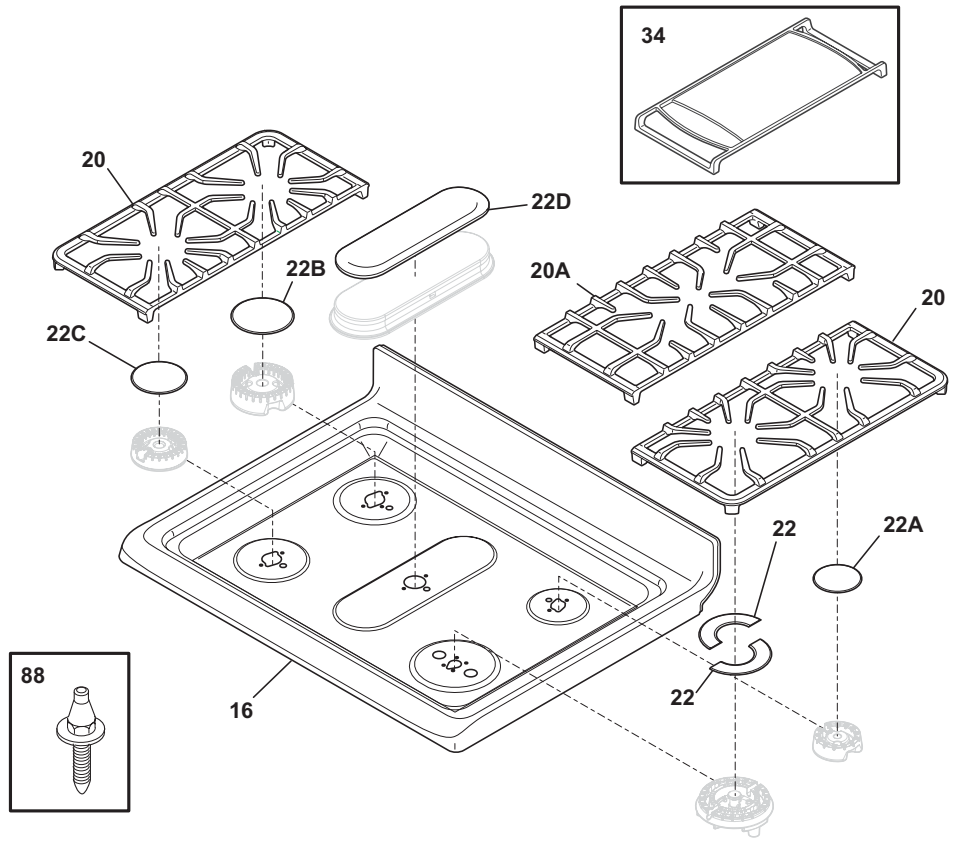

TOP/DRAWER

TFFGF3081KFA

TOP/DRAWER

POS. NO	PART NO.	DESCRIPTION
1	316408901	Drawer, warmer
*	316021110	Screw, 8-18 x 0.5, black
2	316403203	Liner, black, drawer
4	316409312	Panel, drawer, stainless, outer
13	316415000	Glide, warmer, inner RH
13A	316415001	Glide, warmer, inner LH
16	316469665	Maintop panel, black
20	316546202	Grate, burner, black, sides, (2)
20A	316546102	Grate, burner, black, center
22	316441204	Cap, 17K twin burner, black, (2)
22A	316438304	Cap, 5K burner, black
22B	316438704	Cap, 14K burner, black
22C	316527704	Cap, 9.5K burner, black, medium
22D	316532103	Cap, 9.5K burner, oval, black, center
34	316465800	Griddle
39	316551500	Handle, door/drawer, stainless
60	316001013	Screw, wafer head, 10-24 X 1.375, handle mtg.
81 #	316437300	Element, warmer drawer
82	316093200	Bracket, element mtg
83	316093300	Shield, terminal, warmer drawer
84	316093502	Thermo disc, warmer drawer
85	316425900	Rack, warmer drawer
86	316095800	Clip, hold down, warmer element
87	316091900	Base, warmer drawer
88	316099500	Pin, guide, (2)
*	316525623	Harness, warm base
*	316021105	Screw, hex head cup pt, 8-18 x 0.375, black