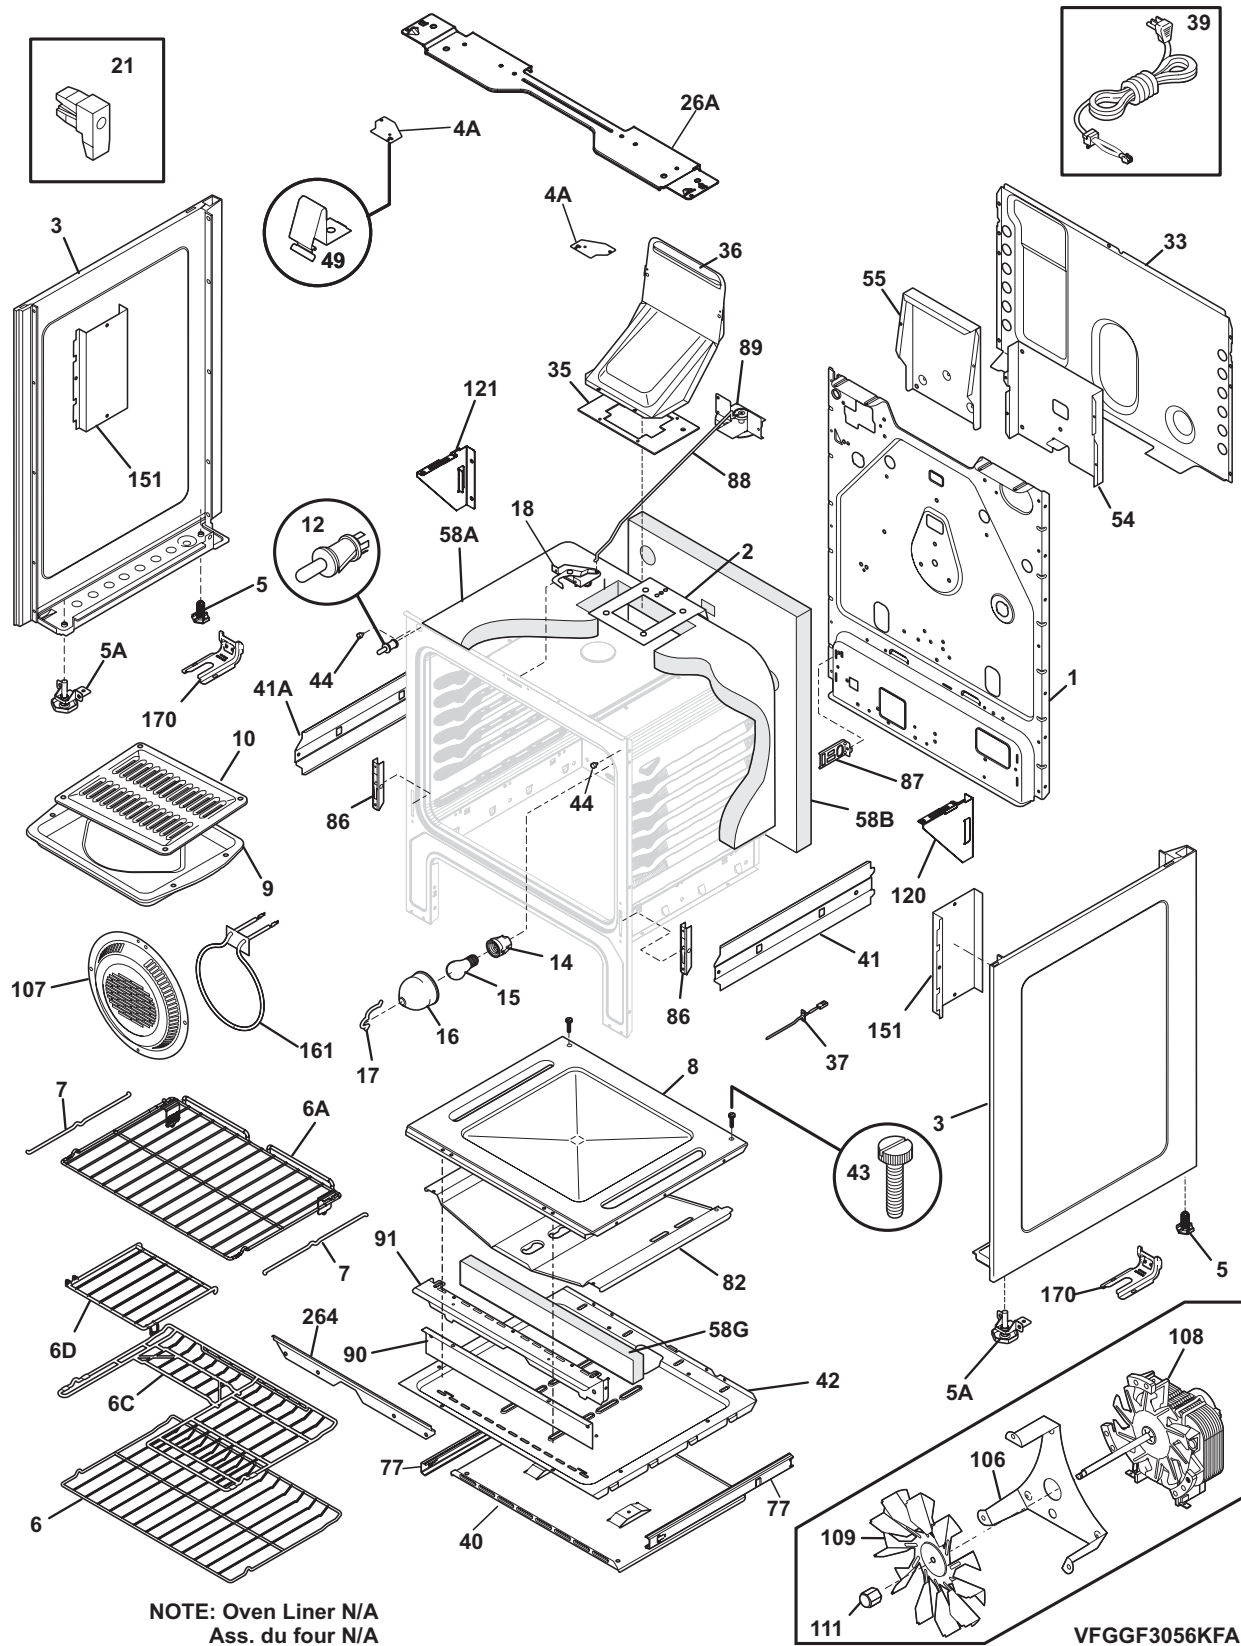

BODY

POS. NO	PART NO.	DESCRIPTION
1	316401600	Back, main
*	316021109	Screw, 8-18 x 0.5, chrome
2	316437100	Brace, oven top
*	316021132	Screw, 8-18 X 11/16, black, (3)
3	316400118	Panel, bodyside, black, RH
3	316400119	Panel, bodyside, black, LH
4A	316446900	Bracket, chassis, front, (2)
5	316272900	Screw, leveling, plastic, rear, (2)
5A	316498900	Leveling Leg Assy, metal, front, (2), bracket & leg
6	316496207	Rack, oven
6A	316556500	Rack, oven, auto
6C	316425600	Rack, half, oven
6D	316419400	Rack, half insert, oven
7	316546300	Link, coupler, (2), auto rack
8	316400603	Panel, oven bottom
9	316081900	Pan, broilerOPTIONAL ACCESSORY
10	316082000	Insert, broiler panOPTIONAL ACCESSORY
12	316445500	Switch, oven light, door frame
14	316116400	Receptacle, oven light
15	316538901	Lamp, oven light
16	318406100	Lens, oven light, glass
17	316087500	Retainer, lens
18 #	316405800	Latch Assembly, oven door
*	5303285179	Screw, wafer head, 8-32T x 0.500, black
21	316408000	Clip, bodyside
26A	316498200	Bracket-support, chassis, aluminum
33	316402500	Shield, rear wall
35	316542100	Gasket-flue
36	316208901	Flue
37 #	316490000	Probe, oven temp
39 #	3131425	Cord, electric power
40	316409600	Shield, warmer drawer, upper
41	316409200	Shield, warmer, RH
41A	316409201	Shield, warmer, LH
42	316400700	Shield, wool, lower
43	3131732	Screw, 8-18 x 1.438, oven bottom
44	316517600	Spacer, oven door
49	316260000	Clip, maintop mtg, (2)
54	316404200	Shield, heat
55	316404800	Shield, flue
58A	316403700	Insulation, oven wrapper
58B	316403600	Insulation, oven back
58G	08067973	Insulation, main front
77	316456700	Glide, warmer drawer, outer/RH & LH, (2)
82	316400801	Shield, bake burner
82*	316432800	Clip, wire
86	316537400	Receptacle, hinge, (2)
*	316418900	Screw, sims lp, #8-32 x 5/16", black
87	316401201	Bracket, harness
88	316232700	Rod, auto latch
89 #	316464300	Motor-latch

BODY