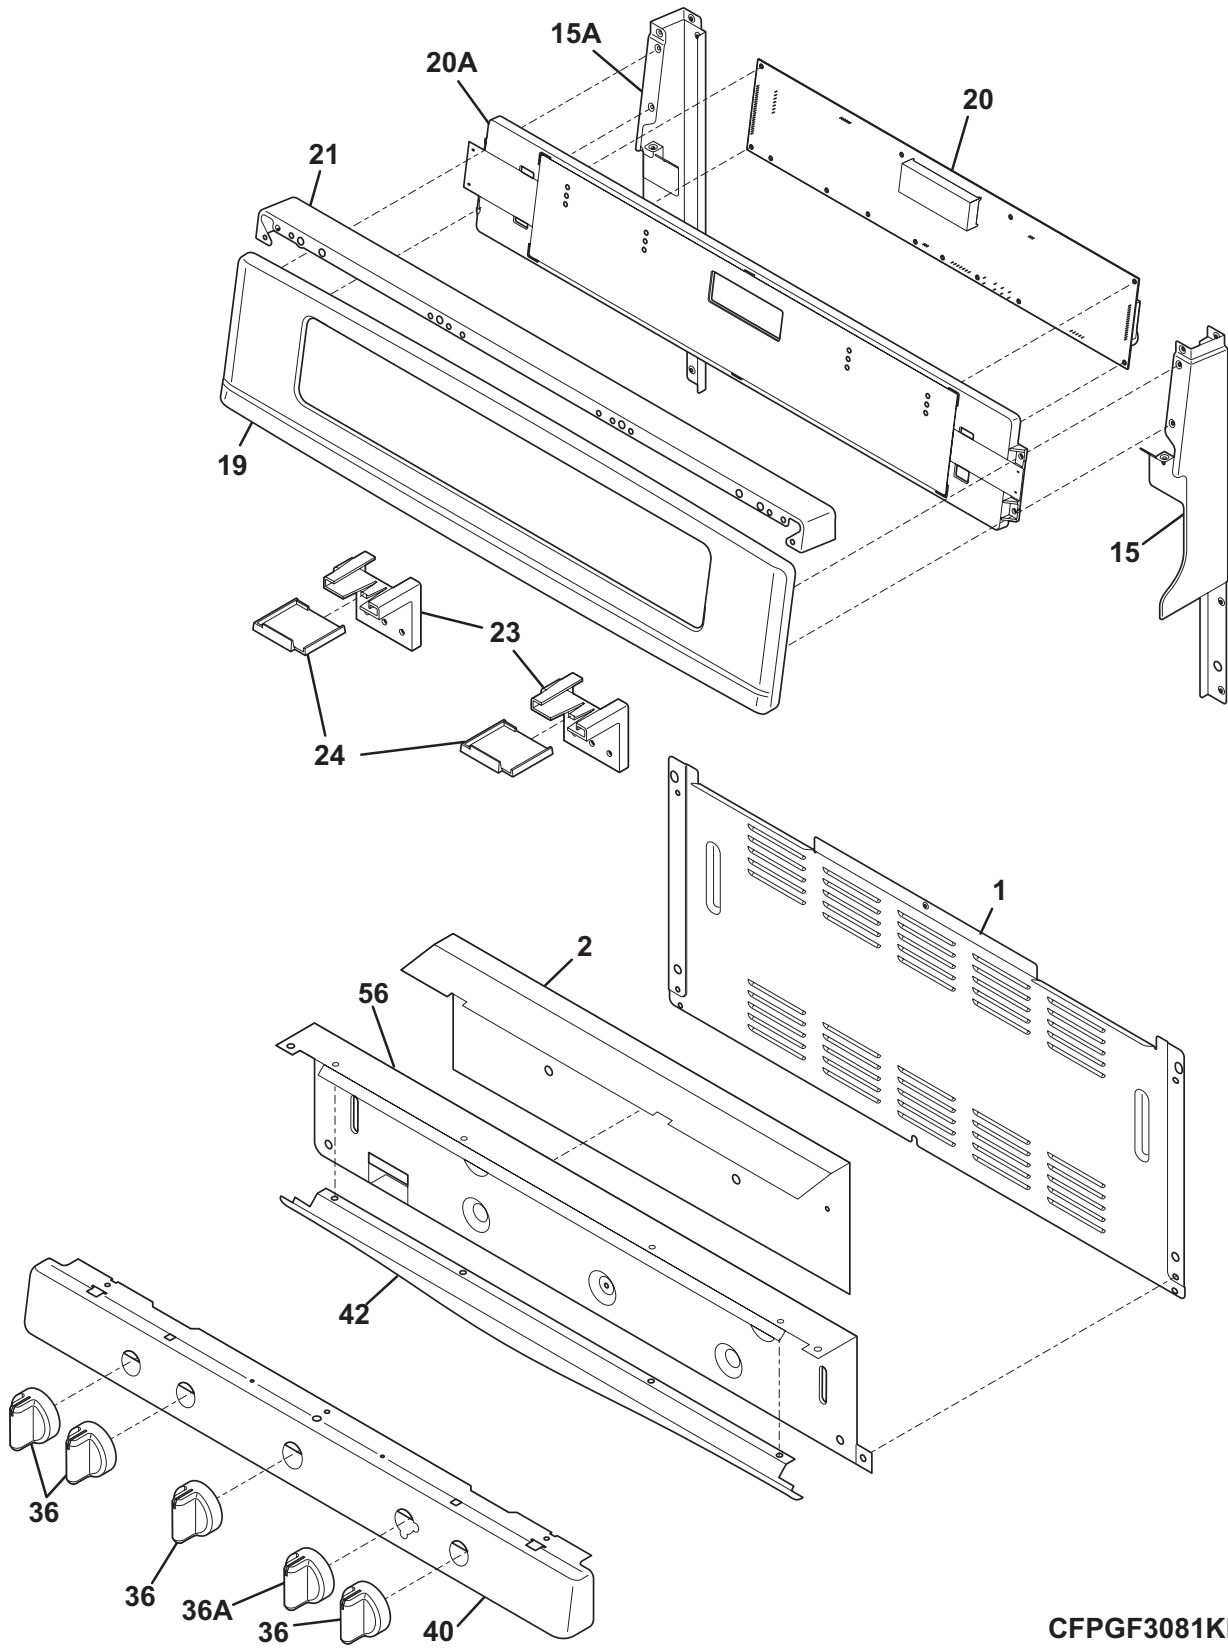

BACKGUARD

CFPGF3081KFA

BACKGUARD

POS. NO	PART NO.	DESCRIPTION
1	316557600	Shield, rear wall
2	316497600	Shield, backguard, inner
15	316546702	Cap, backguard, black, RH end
15A	316546703	Cap, backguard, black, LH end
19	316572402	Panel, backguard, stainless
20 #	316562002	Controller, electronic, ES1000
20A#	316549105	Membrane, touch control, silver, assembly
21	316546601	Cap, backguard, black, top
23	316573700	Bracket, support, bottom, (2), membrane
24	316574200	Bracket, support, top, (2), membrane
36	316564506	Knob, top valve, stainless, (5)
36A	316564500	Knob, top valve, stainless, twin burner
40	316249045	Panel, manifold, stainless steel
*	316021108	Screw, cup pt, 8-18 x 0.375, chrome
*	316021109	Screw, 8-18 x 0.5, chrome
42	316416200	Trim, extrusion, black
56	316230701	Shield, backguard, inner
*	316021105	Screw, hex head cup pt, 8-18 x 0.375, black
*	316021110	Screw, 8-18 x 0.5, black
*	316089500	Screw, 10-16 x .486