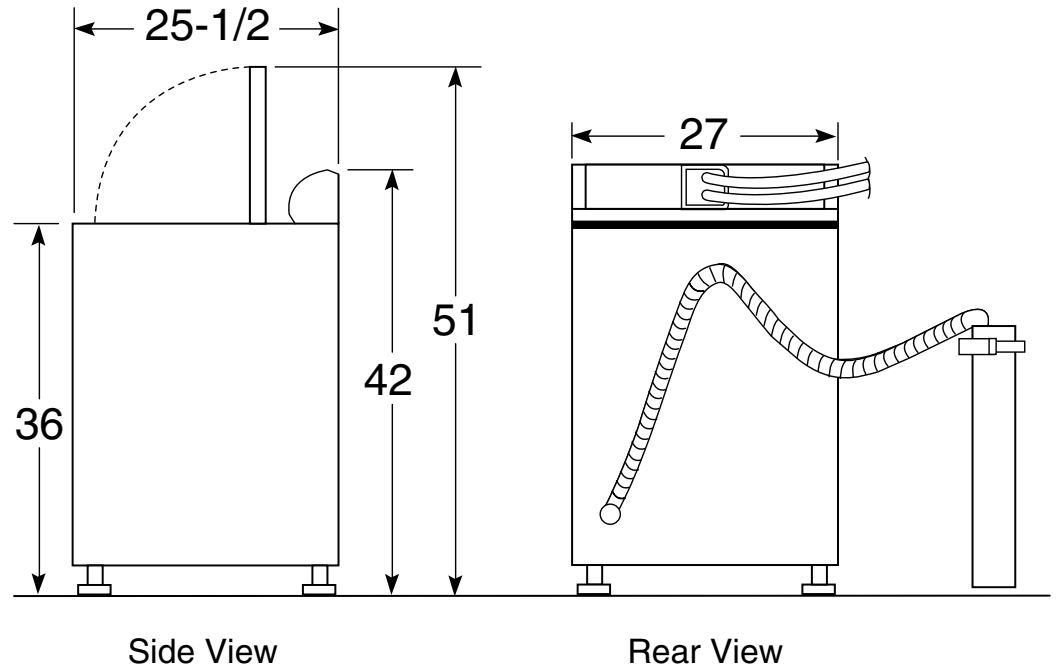

WPRE8150K

GE Profile™ 4.1 IEC Cu. Ft. Colossal Capacity Washer with Stainless Steel Basket

Dimensions and Installation Information (in inches)

Circuit Requirements: An individual, properly-grounded branch circuit, with a three-prong grounding-type receptacle, protected by a 15 or 20 amp circuit breaker or a time-delay fuse, is required.

Electrical Rating: 120V, 60Hz, 10A

Note: Washer wall outlet must be located within 36" of service code entry. Wall outlet must not be located behind dryer.

Installation Information: Before installing, consult installation instructions packed with product for current dimensional data.

For answers to your Monogram®, GE Profile™ or GE® appliance questions, visit our website at ge.com or call GE Answer Center® service, 800.626.2000.

WPRE8150K

GE Profile™ 4.1 IEC* Cu. Ft. Colossal Capacity Washer with Stainless Steel Basket