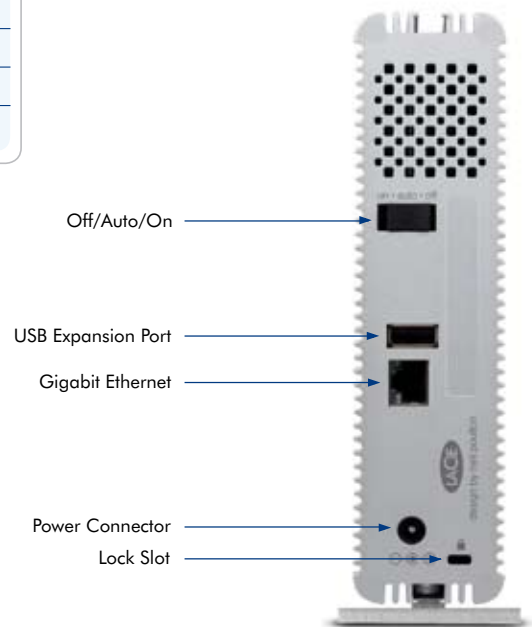

A Multiprotocol Solution

SMB or SAMBA	Network file transfer for Windows, Linux, and Mac***
AFP	Network file transfer for Mac clients
HTTP	For accessing Big Disk Network admin and files using a Web browser
HTTPS	For those who prefer a secured connection using a Web browser
FTP	For accessing files remotely using FTP clients
Bonjour	For making files searchable through the network
BitTorrent™	For downloading large files from the Internet without a PC or Mac on

Quick Access

Controlling access is simple; you can assign various security levels to shares, groups, user profiles, and public access. With Windows ADS domain support, there's no need to recreate existing user and group accounts of your Windows domain, making it easy to manage for IT Administrators. Thanks to the Wake-on-LAN feature, the LaCie Big Disk Network can be switched back to operating mode from the client side.

Avant-Garde By Design

Designed exclusively for LaCie by the world-renowned designer Neil Poulton, the LaCie Big Disk Network was engineered to maximize reliability and longevity. Its sturdy aluminum body with a unique fanless heat sink design offers natural heat dissipation by providing 60% more surface area. Designed to stay cool without a fan, the LaCie Big Disk Network works both efficiently and quietly, helping it stand out from the competition, but silently blend into your work environment. With space-saving versatility, it can stand upright on your desk or lie vertically or be rackmounted with other drives to save space. For added security, there's a Kensington lock-compatible slot on the back.

Easy to Use

With its intuitive Web interface, administration is easy, convenient, and secure. Thanks to the LaCie Big Disk Network's DHCP and Automatic IP support, network configuration is fast and automatic. The LaCie Big Disk Network also comes with the LaCie Network Assistant, an easy-to-use program available for Windows, Mac, and Linux users. The LaCie Big Disk Network keeps its administrator informed with email notifications for backup and downloads, as well as high temperatures and disk damage.