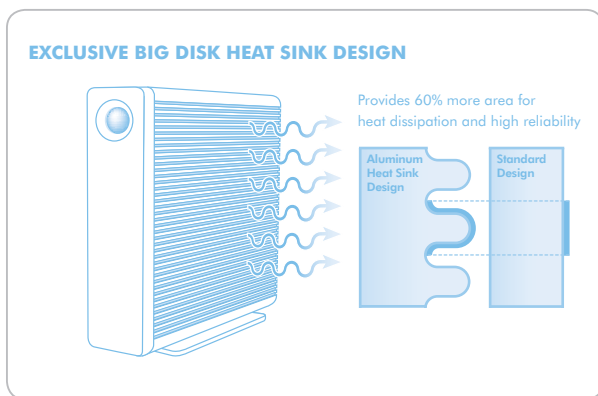

A Multiprotocol Solution

SMB or SAMBA	Network file transfer for Windows, Linux, and Mac***
AFP	Network file transfer for Mac clients
HTTP	For accessing Big Disk Network admin and files using a Web browser
HTTPS	For those who prefer a secured connection using a Web browser
FTP	For accessing files remotely using FTP clients
Bonjour	For making files searchable through the network
BitTorrent™	For downloading large files from the Internet without a PC or Mac on

Quick Access

Controlling access is simple; you can assign various security levels to shares, groups, user profiles, and public access. With Windows ADS domain support, there's no need to recreate existing user and group accounts of your Windows domain, making it easy to manage for IT Administrators. Thanks to the Wake-on-LAN feature, the LaCie Big Disk Network can be switched back to operating mode from the client side.

Avant-Garde By Design

Designed exclusively for LaCie by the world-renowned designer Neil Poulton, the LaCie Big Disk Network was engineered to maximize reliability and longevity. Its sturdy aluminum body with a unique fanless heat sink design offers natural heat dissipation by providing 60% more surface area. Designed to stay cool without a fan, the LaCie Big Disk Network works both efficiently and quietly, helping it stand out from the competition, but silently blend into your work environment. With space-saving versatility, it can stand upright on your desk or lie vertically or be rackmounted with other drives to save space. For added security, there's a Kensington lock-compatible slot on the back.

Easy to Use

With its intuitive Web interface, administration is easy, convenient, and secure. Thanks to the LaCie Big Disk Network's DHCP and Automatic IP support, network configuration is fast and automatic. The LaCie Big Disk Network also comes with the LaCie Network Assistant, an easy-to-use program available for Windows, Mac, and Linux users. The LaCie Big Disk Network keeps its administrator informed with email notifications for backup and downloads, as well as high temperatures and disk damage.