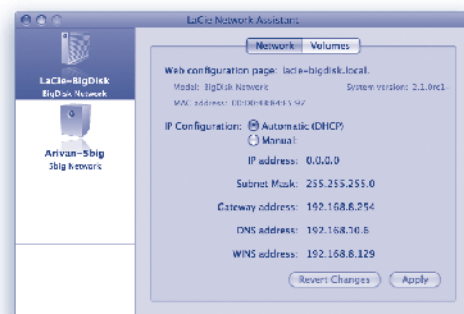

Apple® Time Machine Compatible

The LaCie Big Disk Network is compatible with Mac OS X v10.5 Leopard, including Time Machine, making it an ideal partner for your Mac. Time Machine automatically backs up your Mac's system files, applications, accounts, preferences, music, photos, movies, and documents to an external hard drive and you can easily go back in time to recover anything.