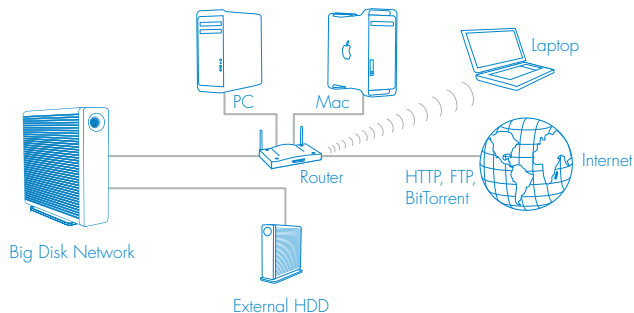

LaCie Big Disk Network

DESIGN BY NEIL POULTON

Professional File Server

Gigabit Ethernet

Networking Via Ethernet

Essential Networking Solution

The LaCie Big Disk Network offers professional, reliable, central storage for instantly storing, sharing, and backing up from any PC or Mac® on your network. With the LaCie Big Disk Network, you can share files among Windows®, Mac, and Linux users thanks to its SMB and AFP protocols support, or connect remotely through FTP, HTTP, and HTTPS file systems. Manage your home or small office network easily with this full-featured file server, recommended for networks with up to 50 users (15 at once).

Back Up Your NAS Content

Get extra security and increase data portability by backing up your LaCie Big Disk Network—on your own schedule—to an external hard drive through its USB port using the built-in backup system. Automatically transfer files to or from another external hard disk with one easy push of the button on the front of the drive. The LaCie Big Disk Network comes also with Genie® Backup Manager Pro™ for Windows and Intego® Backup Manager Pro™ for Mac to install on each PC/Mac for client backups to the NAS. This software lets you reliably and efficiently back up your documents, emails, settings, or other digital assets; it supports compressed, encrypted, or image backups and initiates a computer recovery program in case of general crash.