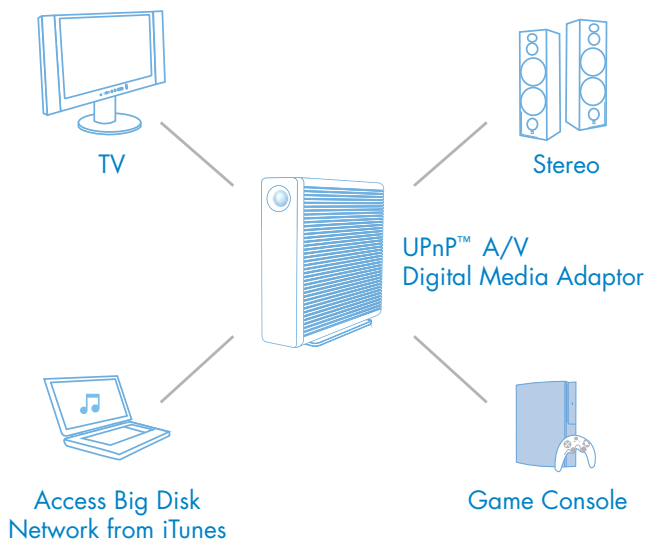

LaCie Big Disk Network

DESIGN BY NEIL POULTON

Professional File Server

Gigabit Ethernet

Networking Via Ethernet

Essential Networking Solution

The LaCie Big Disk Network offers professional, reliable, central storage for instantly storing, sharing, and backing up from any PC or Mac® on your network. With the LaCie Big Disk Network, you can share files among Windows®, Mac, and Linux users thanks to its SMB and AFP protocols support, or connect remotely through FTP, HTTP, and HTTPS file systems. Manage your home or small office network easily with this full-featured file server, recommended for networks with up to 50 users (15 at once).

Big Disk Network

d2 Quadra

Multimedia Server Capabilities

With the LaCie Big Disk Network, it's easy to stream multimedia content to your television. You can play your media on any UPnP AV-compatible Digital Media Adapter (DMA), such as a PS3 or Xbox, without needing a computer—you can store the information directly on the LaCie Big Disk Network. In fact, the Big Disk Network has been developed to be compatible with any DLNA multimedia device, and also works with iTunes®. You can also download torrent files automatically with the LaCie Big Disk Network without even having to turn on your PC.