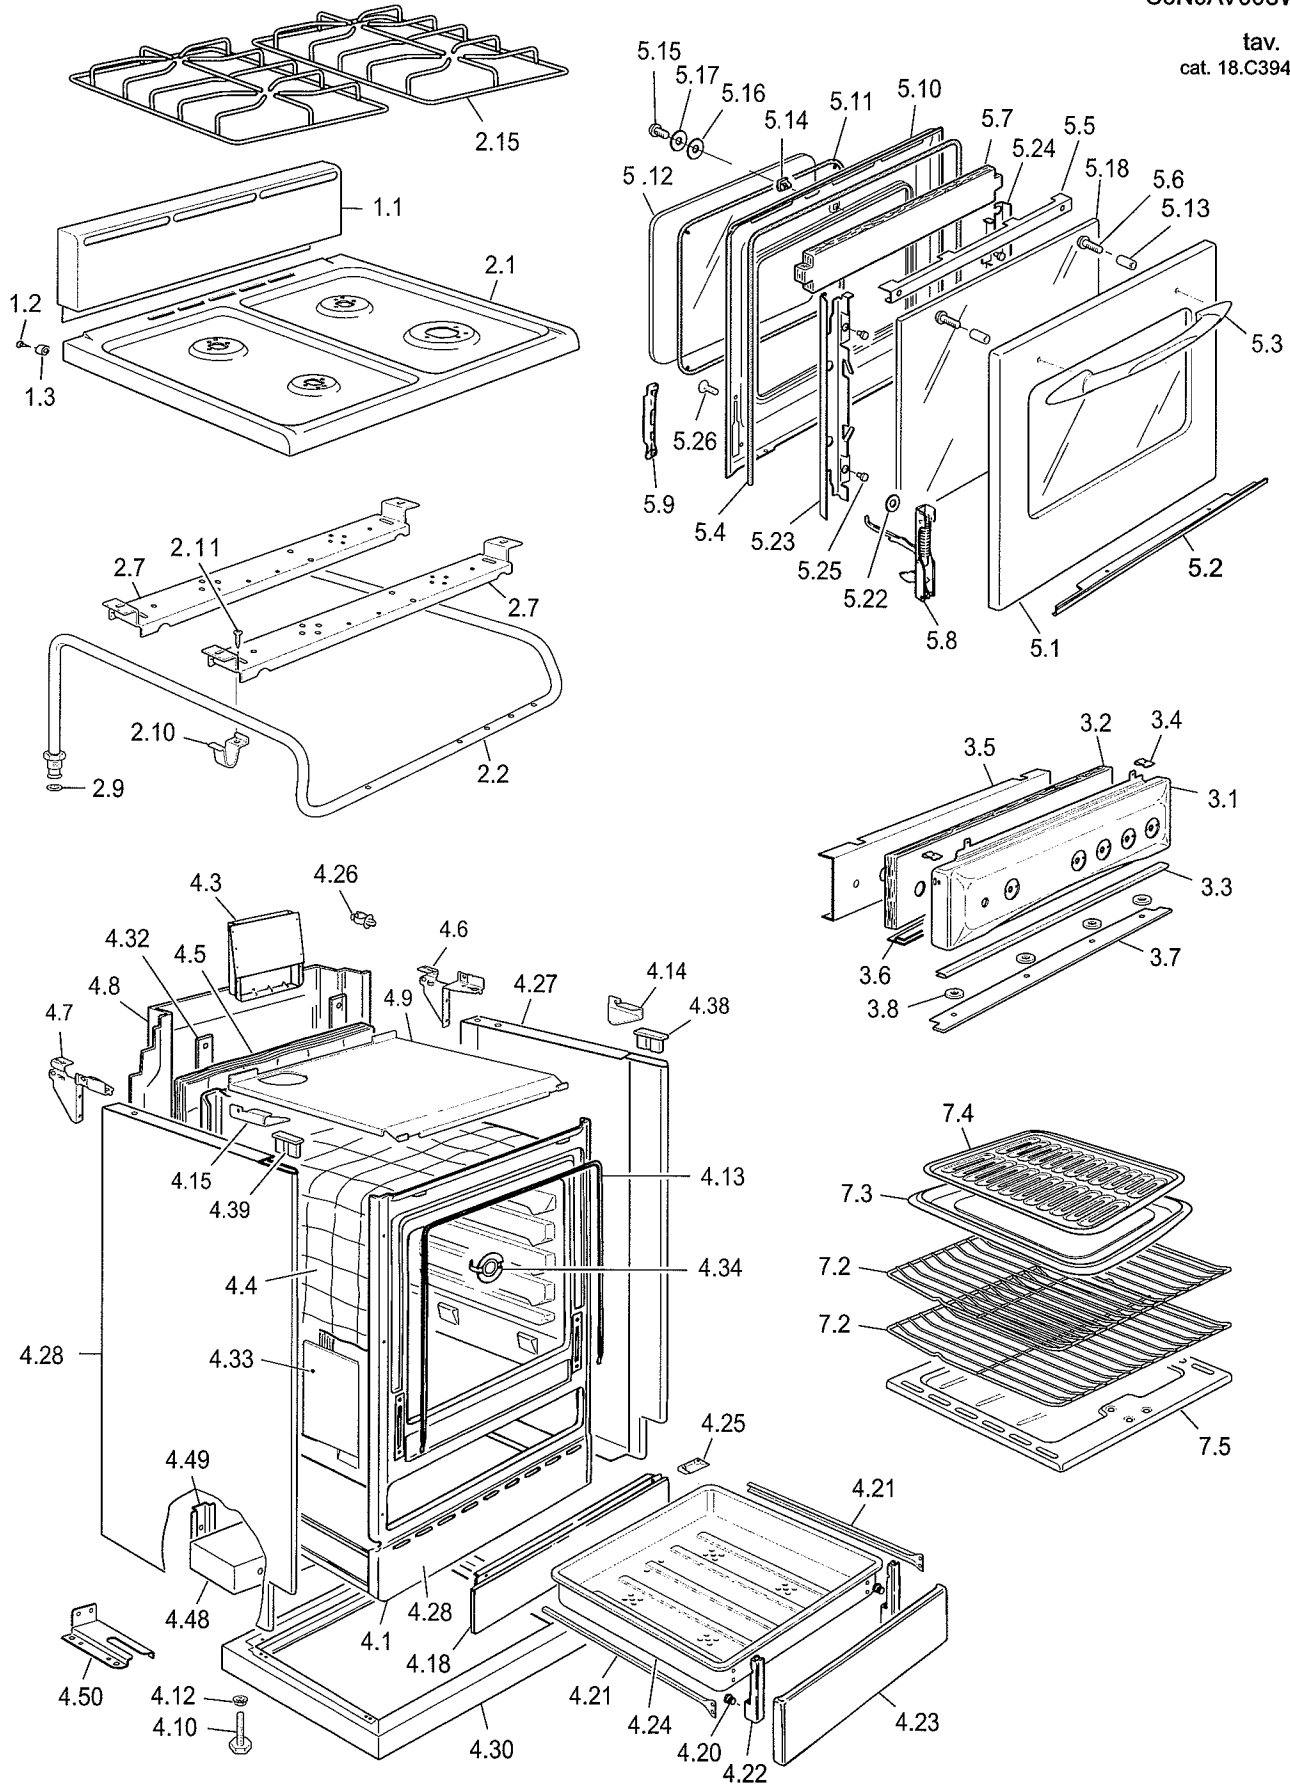

# DG 240 W

C6N0AV003W

tav. 1  
cat. 18.C3940

REF.	CODE	DESCRIPTION
<u>1.1</u> <del>2</del>	103940035	Rear trim
1.2	001201	Screw
1.3	040031003	Plug
<u>2.1</u> <del>2</del>	3316N406W	Cooktop
2.2	3426N40005	Manifold
2.7	51B6N01	Burners support
2.9	053024.1	Gasket
2.10	094254	Fixing plate
2.11 <del>6</del>	001227	Screw
<u>2.15</u> <del>6</del>	217620	Pan-support
3.1	35C6N311AV	Control panel
3.2	030164.1	Control panel insulation
3.3	053111	Seal
3.4	213007	Clip
3.5	4116N06	Insulation support
3.6	053109	Control panel seal
3.7	51B6N02	Deflector
3.8	003066	Spacer
4.1	4506N1GG14	Oven frame
4.3	46A6N05Z	Funnel
4.4	030159	Oven insulation
4.5	030160	Rear insulation
4.6	094354DX	Rear right coupler
4.7	094354SX	Rear left coupler
4.8	4116N05	Rear panel
4.9	4216101Z	Upper shelter
4.10 <i>same</i>	103854	Shim
4.12 <i>same</i>	214056	Nut shim
<u>4.13</u> <del>S</del>	053039	Seal
4.14	094333DX	Front right coupler
4.15	094333SX	Front left coupler
4.18	103160035	Base panel
4.20	040012	Buffer
4.21	094075	Drawer rail
4.22	094138	Drawer fixing bracket
4.23	39E66013	Drawer front panel
4.24	39K6101Y	Drawer
4.25	081073	Drawer stopper
4.26	531533	Tube retainer
4.27	36C6ND13	Right side panel
4.28	36C6NS13	Left side panel
4.30	68061010	Plinth
4.32	4219604Z	Rear insulation support
4.33	58BN601	Hinge protection
4.34	035097	Rotisserie hole plug
4.38	081083035	Right stopper
4.39	081084035	Left stopper
4.48	103326	Balance weight
4.49	213016	Balance weight bracket
4.50 <i>same</i>	094495	Anti-tip stability device