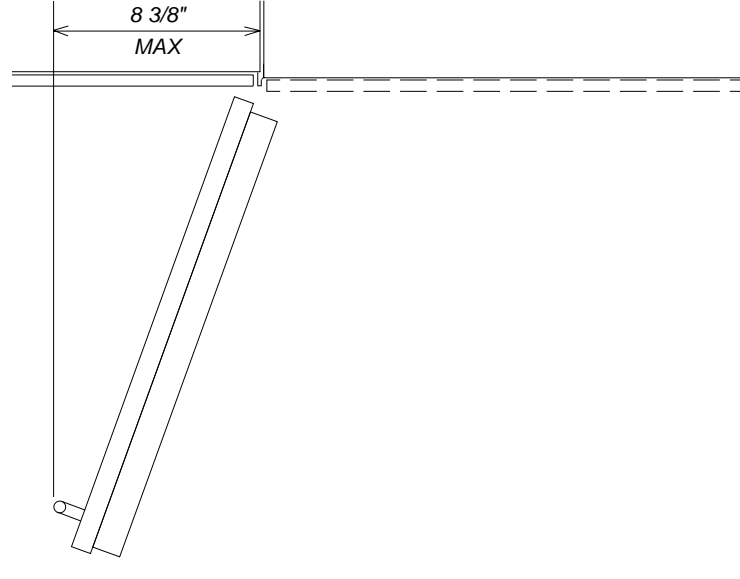

# Product and Cut-out Dimensions F1411SF

Location Codes
<i>E - 5 foot - 120 Volt - 15 Amp 3-wire molded plug power supply connects lower left rear.</i>
<i>O - Standard NEMA 5-15 Outlet - locate less than 9" above finished floor</i>
<i>W - 1/4" flexible water line - tape to floor</i>
Notes
• All Installations must be done in accordance with local codes

NOTE: Drawing is not to scale.  
SPECIFICATION SHEETS 011108

## Hinging Details

90° Door

Door Swing

115° Door

Door Swing

NOTE: Drawing is not to scale.  
SPECIFICATION SHEETS 011108