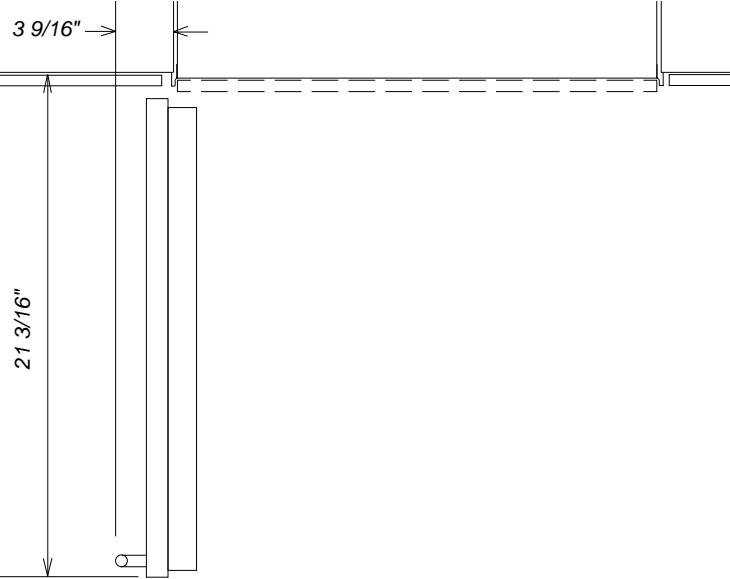

NOTE: Drawing is not to scale.  
SPECIFICATION SHEETS 011108

# Front Panel Information

## Hinging Details

90° Door

Door Swing

115° Door

Door Swing

NOTE: Drawing is not to scale.  
SPECIFICATION SHEETS 011108