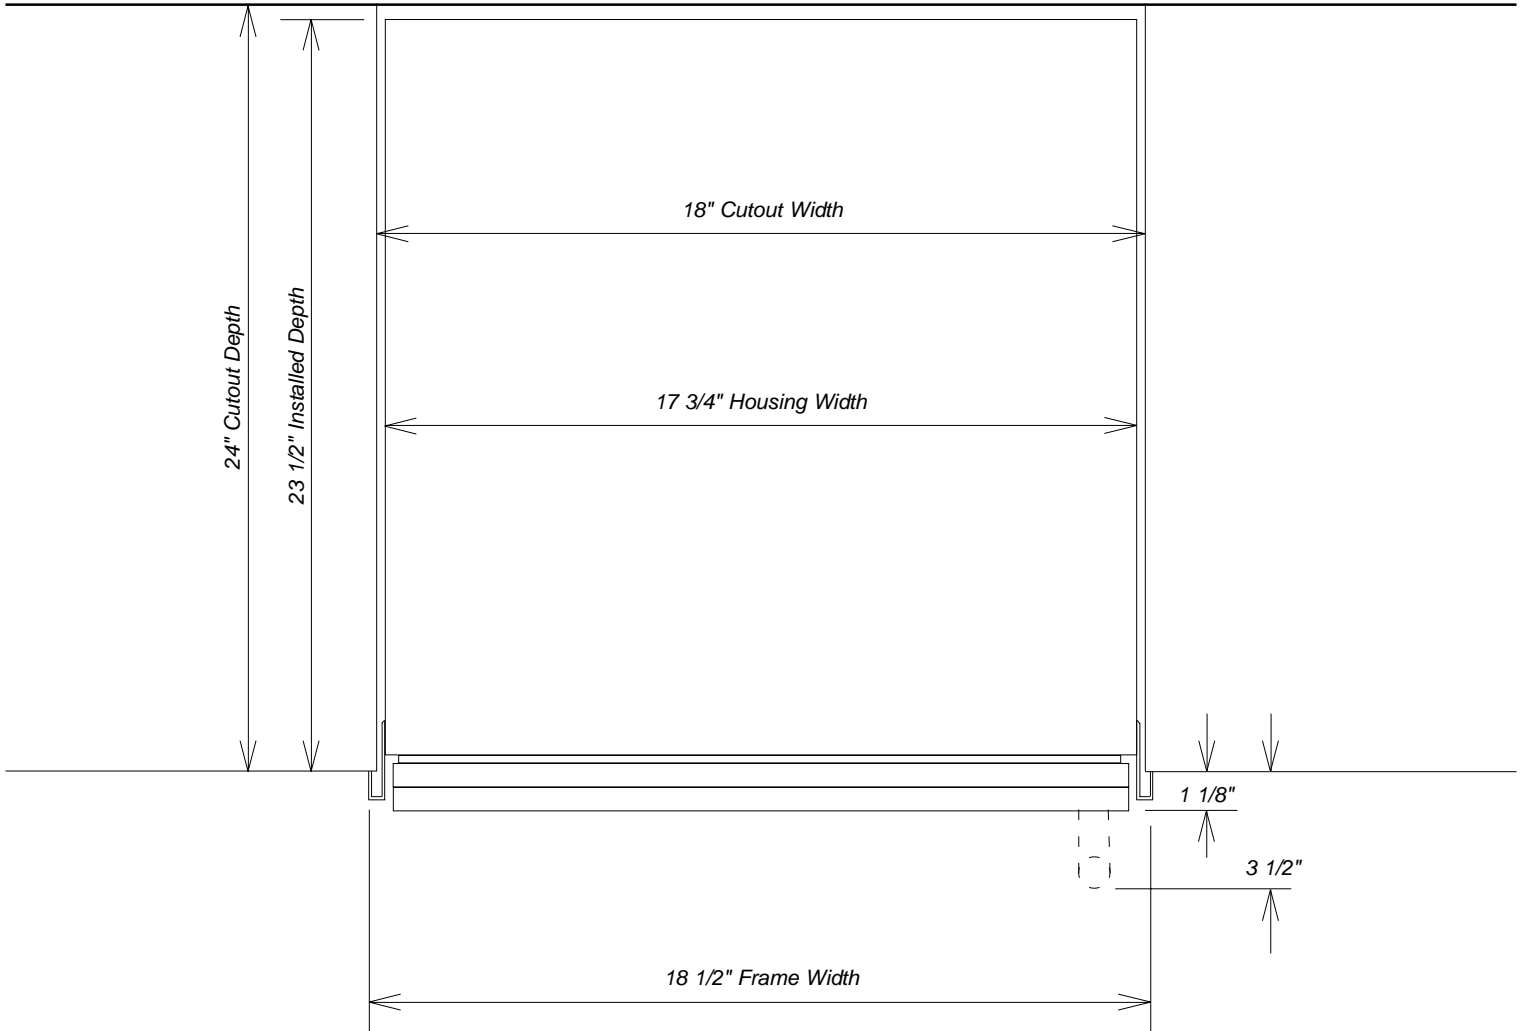

Top View F1411SF