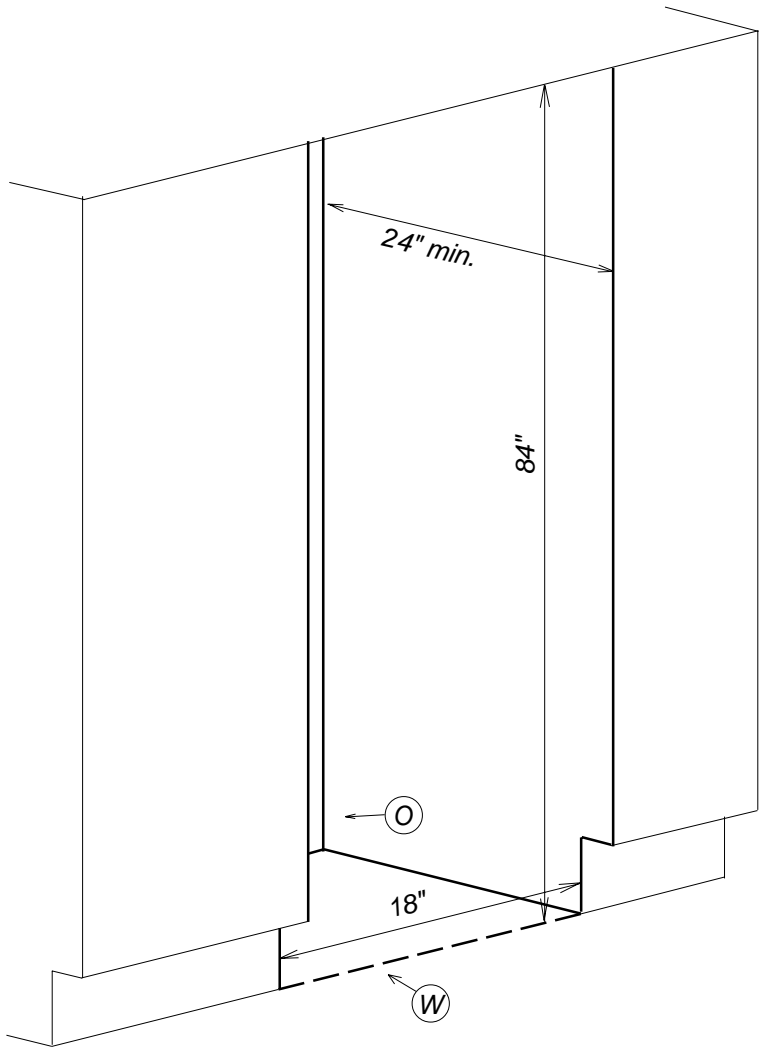

# Product and Cut-out Dimensions F1411SF

Location Codes
<i>E - 5 foot - 120 Volt - 15 Amp 3-wire molded plug power supply connects lower left rear.</i>
<i>O - Standard NEMA 5-15 Outlet - locate less than 9" above finished floor</i>
<i>W - 1/4" flexible water line - tape to floor</i>
Notes
• All Installations must be done in accordance with local codes

NOTE: Drawing is not to scale.  
SPECIFICATION SHEETS 011108

## Hinging Details

90° Door

Door Swing

115° Door

Door Swing

NOTE: Drawing is not to scale.  
SPECIFICATION SHEETS 011108