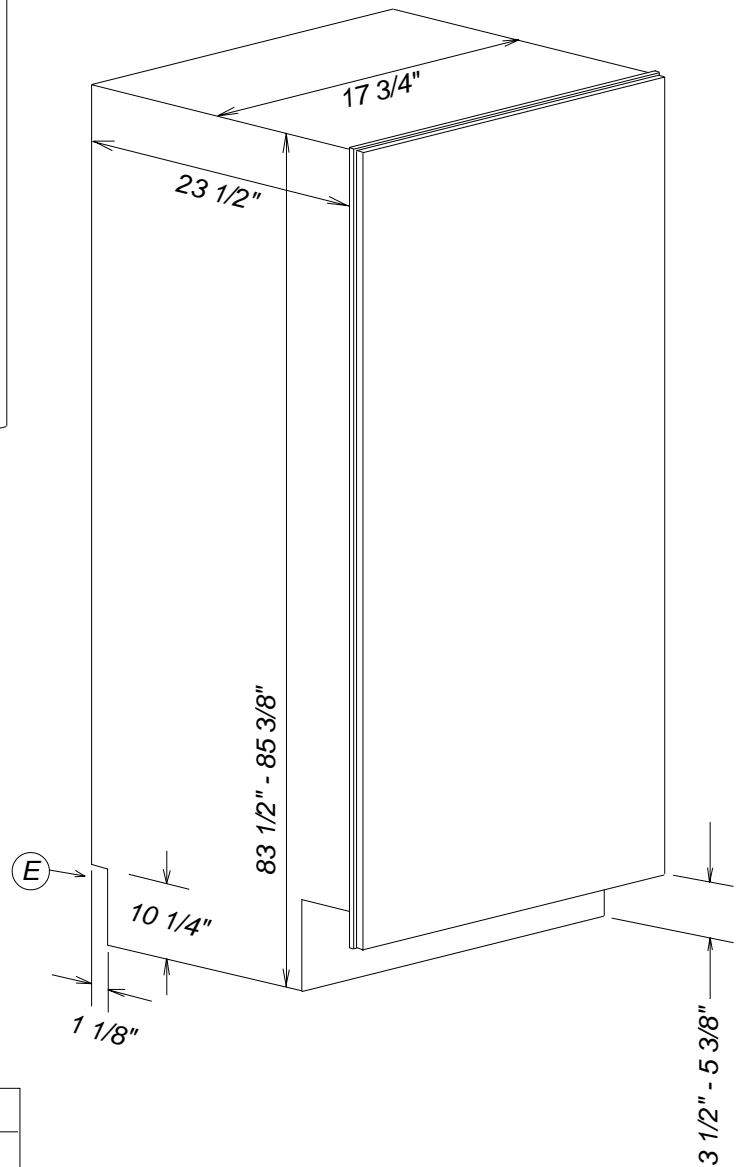

# Product and Cut-out Dimensions F1411SF

Location Codes
<i>E - 5 foot - 120 Volt - 15 Amp 3-wire molded plug power supply connects lower left rear.</i>
<i>O - Standard NEMA 5-15 Outlet - locate less than 9" above finished floor</i>
<i>W - 1/4" flexible water line - tape to floor</i>
Notes
• All Installations must be done in accordance with local codes

NOTE: Drawing is not to scale.  
SPECIFICATION SHEETS 011108

# Top View F1411SF

## Hinging Details

90° Door

Door Swing

115° Door

Door Swing

NOTE: Drawing is not to scale.  
SPECIFICATION SHEETS 011108