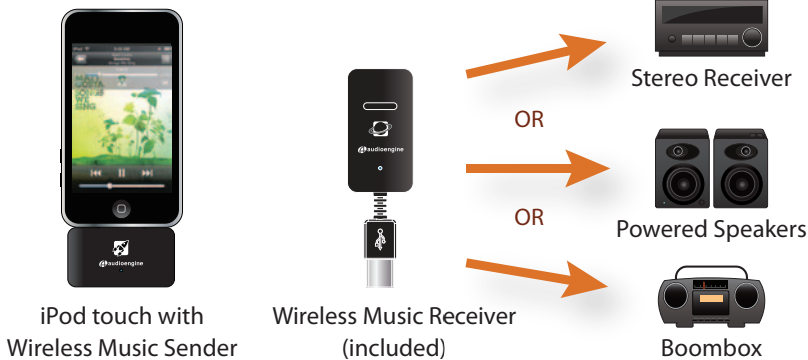

Connection Examples

(iPod Touch sold separately)