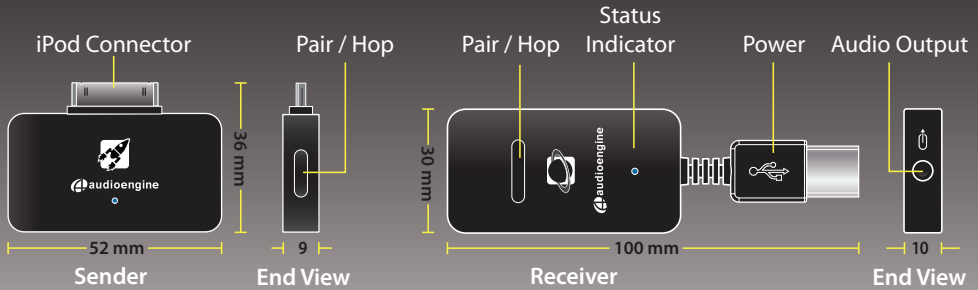

Audioengine 5 with  
AW2 Wireless Receiver  
(included)

Designed For Audioengine Speakers

A5

A2

but works great with all your gear!