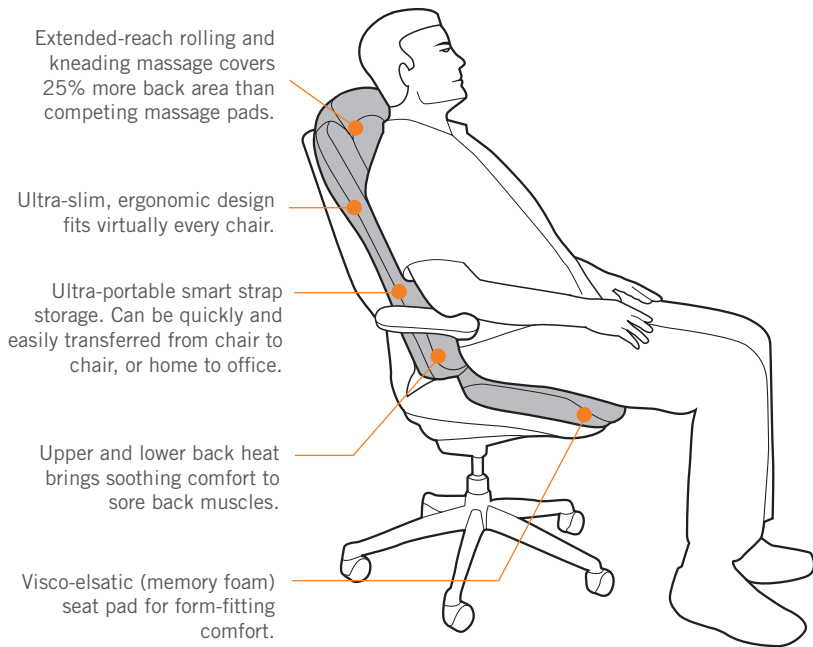

More Features For More Comfort