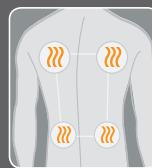

Within the HT-1470's thin-profile ergonomic design lies some of the most advanced massage systems and technologies available today. Extended quad-point rolling and kneading massage covers 25 percent more back area than competing massage pads, providing soothing relief from the lower back all the way to the shoulders. Add built-in heat and memory foam for maximum comfort, and the light, ultra-portable pad is the perfect way to jumpstart your day, take a midday break, or just unwind and relax in front of the T.V. You provide the chair, the HT-1470 takes care of the rest.

**More Features For More Comfort**

**MASSAGE CONTROLLER – It's all at your fingertips**

**The Science of *ahhh***

Don't be fooled by the sleek design, easy portability and intuitive operation of the HT-1470. This little baby is packed with some serious advancements for a serious massage.

**FULL BACK MASSAGE**

Extended-reach quad-point massage system delivers a rolling and kneading massage from the lower back all the way to the shoulders – covering 25% more back area than competing massage pads.