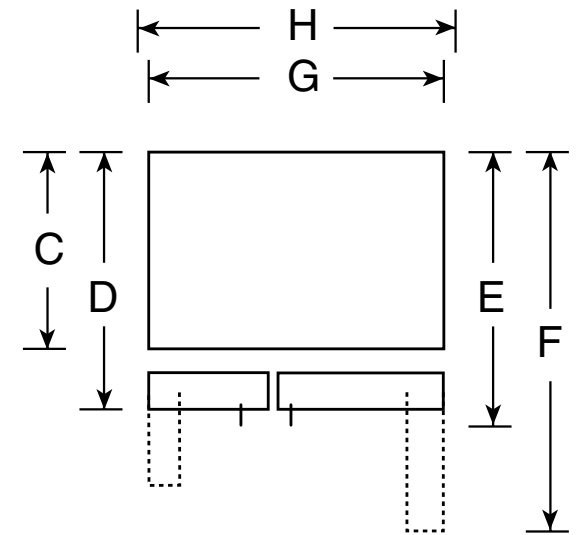

PSSS9RGX

GE Profile™ 28.5 Cu. Ft. Side-By-Side Refrigerator with Integrated Dispenser

Dimensions and Installation Information (in inches)

Overall Dimensions	Height to top of hinge (in.) A	69-5/8
	Height to top of case (in.) B	68-3/4
	Case depth without door (in.) C†	28
	Case depth less door handle (in.) D†	33-5/8
	Case depth with door handle (in.) E†	36-1/8
	Depth with fresh food door open 90° (in.) F†	50-1/16
	Width (in.) G	35-3/4
Air Clearances	Width with door open 90° inc. door handle (in.) H	45-1/2
	Each side (in.)	1/8
	Top (in.)	1
	Back (in.)	1

Top View

†Water hook-up fits in back air clearance when calculating installation depth.

If installed against a wall, allow clearance of 14-3/16" on freezer side to remove bin. To remove fresh food pans, remove door bins.