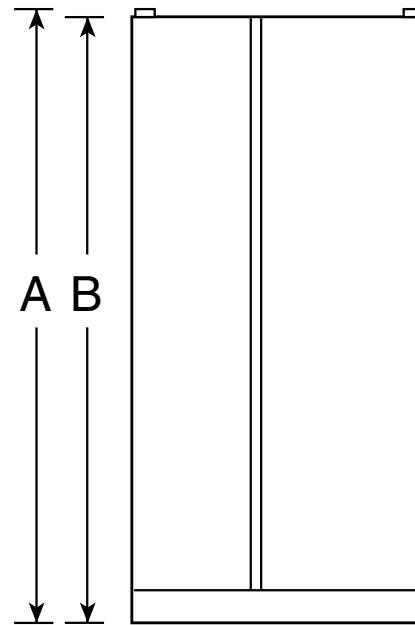

PSSS9RGX

GE Profile™ 28.5 Cu. Ft. Side-By-Side Refrigerator with Integrated Dispenser

Dimensions and Installation Information (in inches)

Overall Dimensions	Height to top of hinge (in.) A	69-5/8
	Height to top of case (in.) B	68-3/4
	Case depth without door (in.) C†	28
	Case depth less door handle (in.) D†	33-5/8
	Case depth with door handle (in.) E†	36-1/8
	Depth with fresh food door open 90° (in.) F†	50-1/16
	Width (in.) G	35-3/4
Air Clearances	Width with door open 90° inc. door handle (in.) H	45-1/2
	Each side (in.)	1/8
	Top (in.)	1
	Back (in.)	1

Top View

†Water hook-up fits in back air clearance when calculating installation depth.

If installed against a wall, allow clearance of 14-3/16" on freezer side to remove bin. To remove fresh food pans, remove door bins.