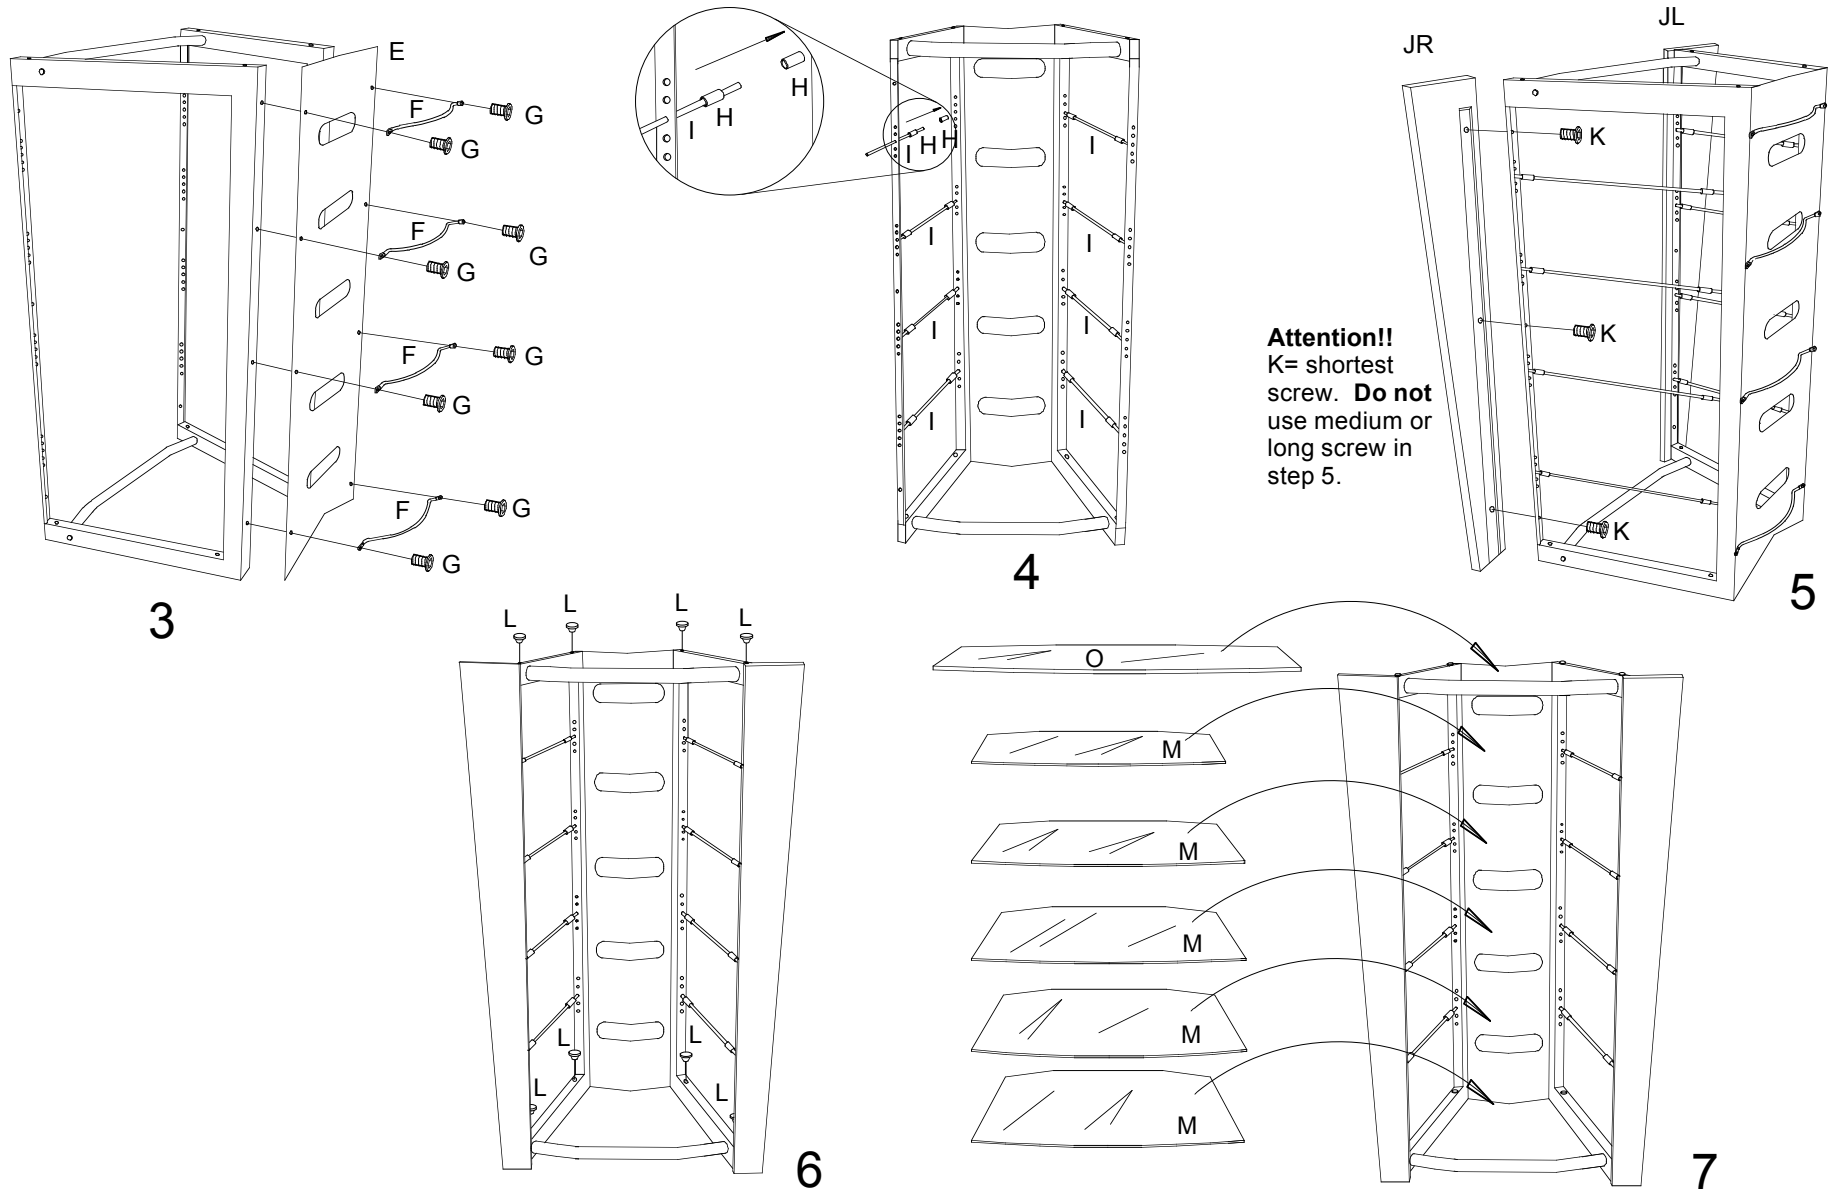

Placement and Maintenance

Vector is designed for indoor use on level floors.
Do not sit on, or allow children to climb on glass top.
Clean glass with glass cleaner, and wood parts with a moist cloth.

ASSEMBLY INSTRUCTIONS

NOTE:DO NOT TIGHTEN THE SCREWS BEFORE ASSEMBLY IS COMPLETE