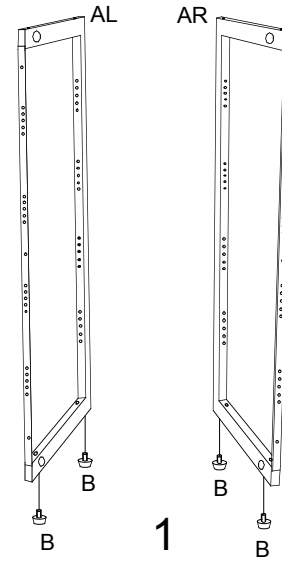

# Vector Model# 9522

# ASSEMBLY INSTRUCTIONS

Becker  
Designed  
Inc.

Tel:  
703.803.6900

Designed by:  
Carlo Patti

Vector is a  
trademark of  
Becker Designed,  
Inc. All rights  
reserved.  
©2002 Becker  
Designed, Inc.

**NOTE: DO NOT TIGHTEN THE SCREWS BEFORE ASSEMBLY IS COMPLETE**

## Placement and Maintenance

Vector is designed for indoor use on level floors.  
Do not sit on, or allow children to climb on glass top.  
Clean glass with glass cleaner, and wood parts with a moist cloth.