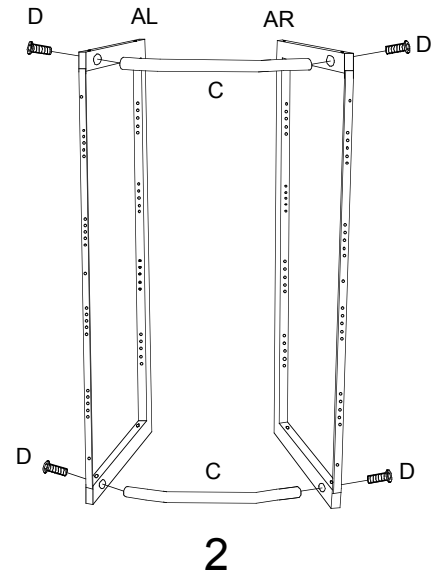

# ASSEMBLY INSTRUCTIONS

Becker  
Designed  
Inc.

Tel:  
703.803.6900

Designed by:  
Carlo Patti

Vector is a  
trademark of  
Becker Designed,  
Inc. All rights  
reserved.  
©2002 Becker  
Designed, Inc.

**NOTE: DO NOT TIGHTEN THE SCREWS BEFORE ASSEMBLY IS COMPLETE**

## Placement and Maintenance

Vector is designed for indoor use on level floors.  
Do not sit on, or allow children to climb on glass top.  
Clean glass with glass cleaner, and wood parts with a moist cloth.