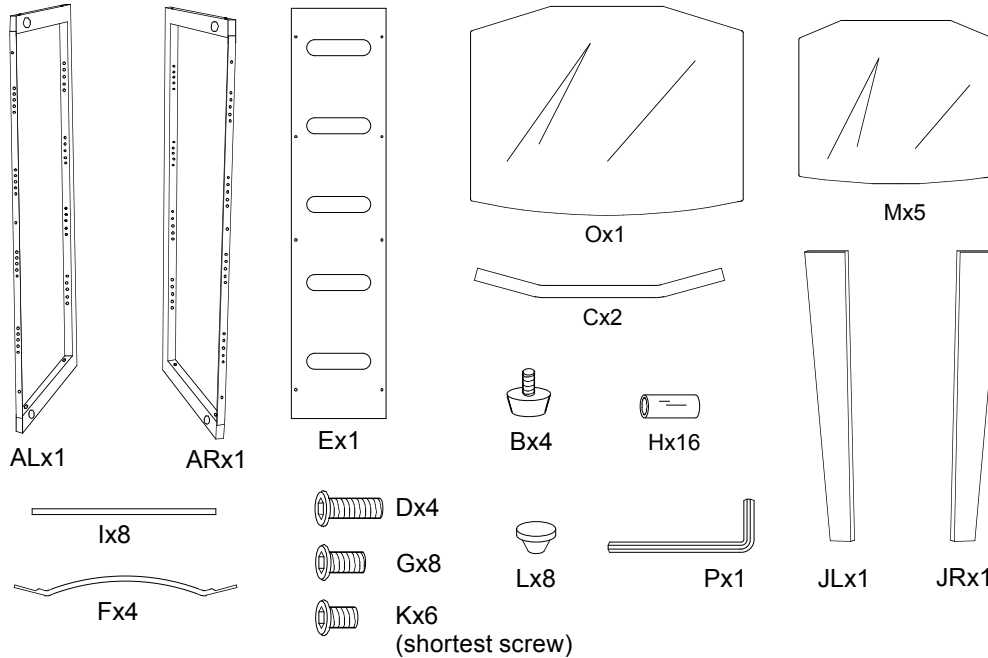

# Vector Model# 9522

# ASSEMBLY INSTRUCTIONS

Becker  
Designed  
Inc.

Tel:  
703.803.6900

Designed by:  
Carlo Patti

Vector is a  
trademark of  
Becker Designed,  
Inc. All rights  
reserved.  
©2002 Becker  
Designed, Inc.

**NOTE: DO NOT TIGHTEN THE SCREWS BEFORE ASSEMBLY IS COMPLETE**

## Placement and Maintenance

Vector is designed for indoor use on level floors.  
Do not sit on, or allow children to climb on glass top.  
Clean glass with glass cleaner, and wood parts with a moist cloth.

## ASSEMBLY INSTRUCTIONS

NOTE:DO NOT TIGHTEN THE SCREWS BEFORE ASSEMBLY IS COMPLETE