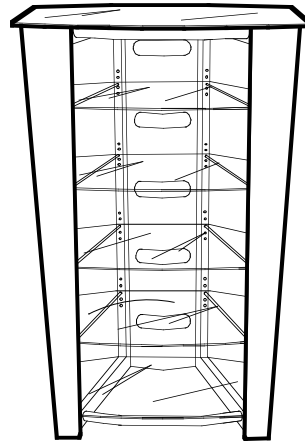

Vector Model# 9522

ASSEMBLY INSTRUCTIONS

Becker
Designed
Inc.

Tel:
703.803.6900

Designed by:
Carlo Patti

Vector is a
trademark of
Becker Designed,
Inc. All rights
reserved.
©2002 Becker
Designed, Inc.

NOTE: DO NOT TIGHTEN THE SCREWS BEFORE ASSEMBLY IS COMPLETE