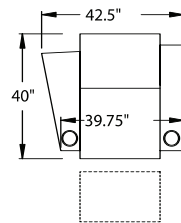

5240 RF ARM
CONSOLE LF
5241 POWER