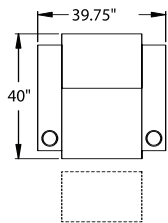

5300 - Straight Arm LF, WAW®, TM®, Rec
5301 - Straight Arm LF, WAW®, PR®, Rec
H. 43" W. 32.75" SD. 22" OD. 40"

5400 - Armless, WAW®, TM®, Rec
5401 - Armless, WAW®, PR®, Rec
H. 43" W. 25.5" SD. 22" OD. 40"

Specifications are subject to change without notification.

Revised 6/08.

CURVED

5240 - LF Wedge Arm/RF Straight Arm, WAW®, TM®, Rec
5241 - LF Wedge Arm/RF Straight Arm, WAW®, PR®, Rec
H. 43" W. 42.5" SD. 22" OD. 40"

5340 - Wedge Arm RF/LF Straight Arm, WAW®, TM®, Rec
5341 - Wedge Arm RF/LF Straight Arm, WAW®, PR®, Rec
H. 43" W. 42.5" SD. 22" OD. 40"

5440 - Wedge Arm RF, WAW®, TM®, Rec
5441 - Wedge Arm RF, WAW®, PR®, Rec
H. 43" W. 35.5" SD. 22" OD. 40"

WAW® = Wallaway®

TM® = TouchMotion®

PR® = PowerRecline®

REC = Recliner

43" BACK HEIGHT

3900 RECLINER
3901 POWER

5300 LF ARM
RECLINER
5301 LF ARM
POWER

5340 LF ARM
CONSOLE RF
5341 POWER