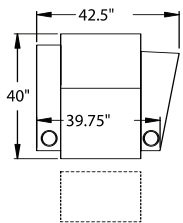

5300 - Straight Arm LF, WAW®, TM®, Rec
5301 - Straight Arm LF, WAW®, PR®, Rec
H. 43" W. 32.75" SD. 22" OD. 40"

5400 - Armless, WAW®, TM®, Rec
5401 - Armless, WAW®, PR®, Rec
H. 43" W. 25.5" SD. 22" OD. 40"

Specifications are subject to change without notification.

Revised 6/08.

CURVED

5240 - LF Wedge Arm/RF Straight Arm, WAW®, TM®, Rec
5241 - LF Wedge Arm/RF Straight Arm, WAW®, PR®, Rec
H. 43" W. 42.5" SD. 22" OD. 40"

5340 - Wedge Arm RF/LF Straight Arm, WAW®, TM®, Rec
5341 - Wedge Arm RF/LF Straight Arm, WAW®, PR®, Rec
H. 43" W. 42.5" SD. 22" OD. 40"

5440 - Wedge Arm RF, WAW®, TM®, Rec
5441 - Wedge Arm RF, WAW®, PR®, Rec
H. 43" W. 35.5" SD. 22" OD. 40"

WAW® = Wallaway®

TM® = TouchMotion®

PR® = PowerRecline®

REC = Recliner

43" BACK HEIGHT

3900 RECLINER
3901 POWER

5300 LF ARM
RECLINER
5301 LF ARM
POWER

5340 LF ARM
CONSOLE RF
5341 POWER