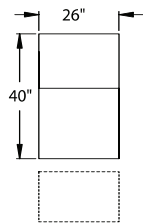

5300 - Straight Arm LF, WAW®, TM®, Rec
5301 - Straight Arm LF, WAW®, PR®, Rec
H. 43" W. 32.75" SD. 22" OD. 40"

5400 - Armless, WAW®, TM®, Rec
5401 - Armless, WAW®, PR®, Rec
H. 43" W. 25.5" SD. 22" OD. 40"

Specifications are subject to change without notification.

Revised 6/08.

CURVED

5240 - LF Wedge Arm/RF Straight Arm, WAW®, TM®, Rec
5241 - LF Wedge Arm/RF Straight Arm, WAW®, PR®, Rec
H. 43" W. 42.5" SD. 22" OD. 40"

5340 - Wedge Arm RF/LF Straight Arm, WAW®, TM®, Rec
5341 - Wedge Arm RF/LF Straight Arm, WAW®, PR®, Rec
H. 43" W. 42.5" SD. 22" OD. 40"

5440 - Wedge Arm RF, WAW®, TM®, Rec
5441 - Wedge Arm RF, WAW®, PR®, Rec
H. 43" W. 35.5" SD. 22" OD. 40"

WAW® = Wallaway®

TM® = TouchMotion®

PR® = PowerRecline®

REC = Recliner

43" BACK HEIGHT

3900 RECLINER
3901 POWER

5300 LF ARM
RECLINER
5301 LF ARM
POWER

5340 LF ARM
CONSOLE RF
5341 POWER