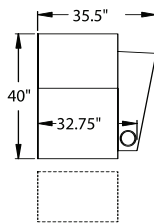

5440 CONSOLE RF
5441 POWER