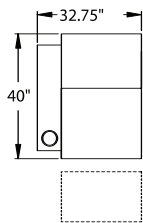

5300 - Straight Arm LF, WAW®, TM®, Rec
5301 - Straight Arm LF, WAW®, PR®, Rec
H. 43" W. 32.75" SD. 22" OD. 40"

5400 - Armless, WAW®, TM®, Rec
5401 - Armless, WAW®, PR®, Rec
H. 43" W. 25.5" SD. 22" OD. 40"

Specifications are subject to change without notification.

Revised 6/08.

CURVED

5240 - LF Wedge Arm/RF Straight Arm, WAW®, TM®, Rec
5241 - LF Wedge Arm/RF Straight Arm, WAW®, PR®, Rec
H. 43" W. 42.5" SD. 22" OD. 40"

5340 - Wedge Arm RF/LF Straight Arm, WAW®, TM®, Rec
5341 - Wedge Arm RF/LF Straight Arm, WAW®, PR®, Rec
H. 43" W. 42.5" SD. 22" OD. 40"

5440 - Wedge Arm RF, WAW®, TM®, Rec
5441 - Wedge Arm RF, WAW®, PR®, Rec
H. 43" W. 35.5" SD. 22" OD. 40"

WAW® = Wallaway®

TM® = TouchMotion®

PR® = PowerRecline®

REC = Recliner

43" BACK HEIGHT

3900 RECLINER
3901 POWER

5300 LF ARM
RECLINER
5301 LF ARM
POWER

5340 LF ARM
CONSOLE RF
5341 POWER