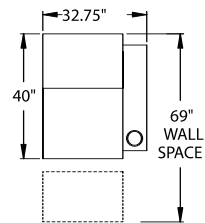

5200 RF ARM
RECLINER
5201 RF ARM
POWER