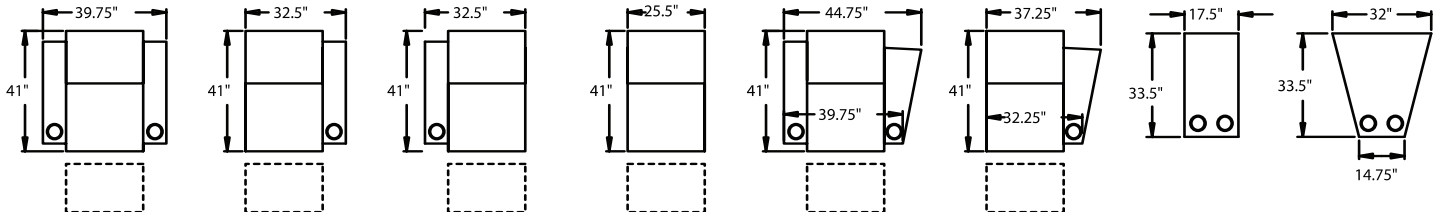

WAW® = Wallaway®
 TMII® = TouchMotionII®
 PR® = PowerRecline®
 REC = Recliner

42" BACK HEIGHT ON ALL RECLINERS
26" HEIGHT ON ALL TABLES

3900 RECLINER
3901 POWER

5200 RF ARM RECLINER
5201 RF ARM POWER

5300 LF ARM RECLINER
5301 LF ARM POWER