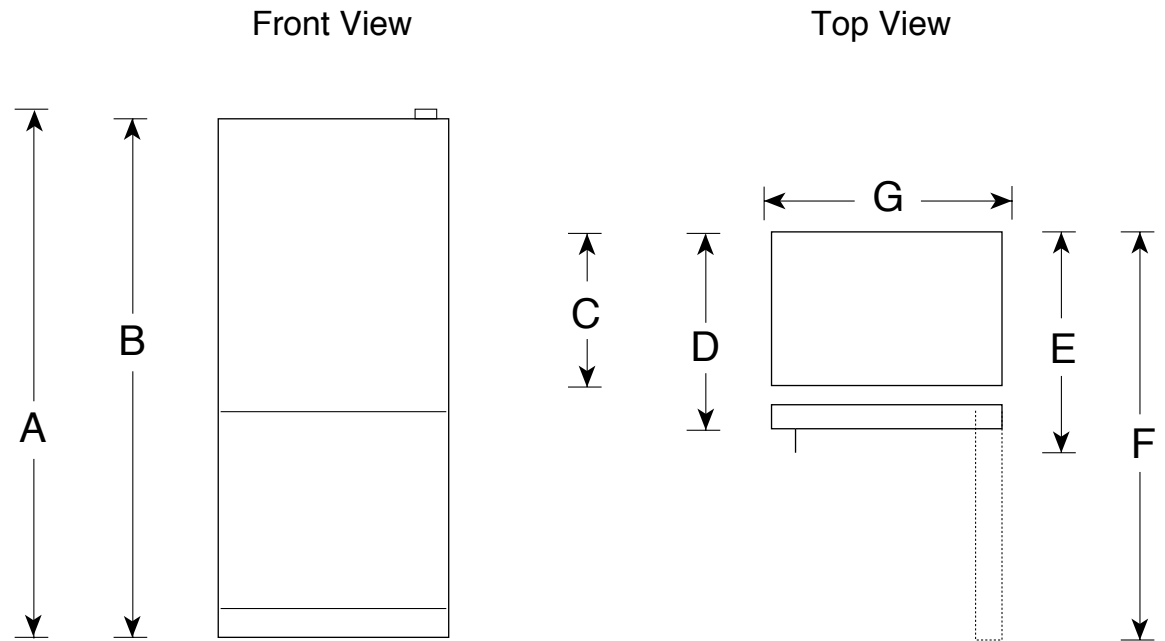

GDSL3KCX

GE® 22.9 Cu. Ft. Bottom-Freezer Drawer Refrigerator

Dimensions and Installation Information (in inches)

Overall Dimensions	Height to top of hinge (in.) A	69-3/8
	Height to top of case (in.) B	67-3/4
	Case depth without door (in.) C	28-1/4
	Case depth less door handle (in.) D	32-1/2
	Case depth with door handle (in.) E	34-3/8
	Depth with fresh food door open 90° (in.) F	62-3/4
	Width (in.) G	33
Air Clearances	Width with door open 90° inc. door handle (in.) H	36
	Each side (in.)	1/8
	Top (in.)	1
	Back (in.)	1