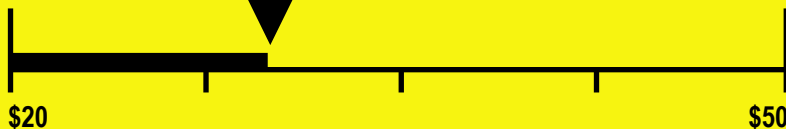

## Estimated Yearly Operating Cost (when used with an electric water heater)

**\$30**

Cost Range of Similar Models

**279** kWh

Estimated Yearly Electricity Use

**\$22**

Estimated Yearly Operating Cost  
(when used with a natural gas water heater)