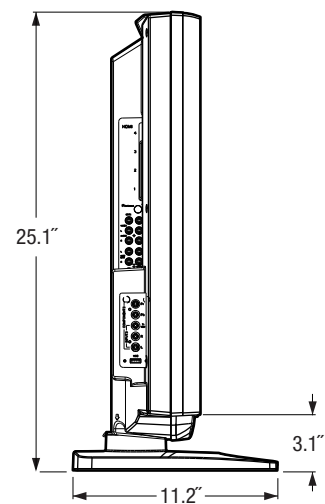

LEFT SIDE

Note: Illustrations not necessarily to scale. Descriptions and specifications subject to change without notice. The dimensions are approximate for general information when deciding the locations and placements of the product. When creating a custom-built environment for this product, please take exact measurements from the specific unit to be installed before doing any finished carpentry. When installing the unit, allow for air circulation, ventilation, and variations due to manufacturing tolerances. The cosmetic appearance of the product may vary from that depicted here. Not responsible for typographical or printed errors.