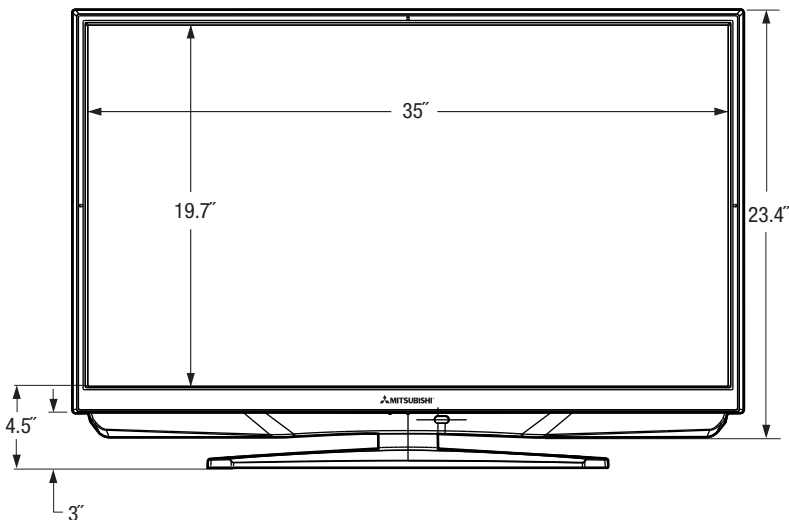

LT-40148

1080p Flat Panel LCD HDTV

OVERALL DIMENSIONS (Approx.)

Height	Height w/base	Width	Depth	Depth w/base	TV Weight	Power Consumption
23.4"	25.0"	36.7"	4.9"	11.2"	48.5 lbs	250 W

BACK PANEL

TOP

FRONT

LEFT SIDE

Note: Illustrations not necessarily to scale. Descriptions and specifications subject to change without notice. The dimensions are approximate for general information when deciding the locations and placements of the product. When creating a custom-built environment for this product, please take exact measurements from the specific unit to be installed before doing any finished carpentry. When installing the unit, allow for air circulation, ventilation, and variations due to manufacturing tolerances. The cosmetic appearance of the product may vary from that depicted here. Not responsible for typographical or printed errors.