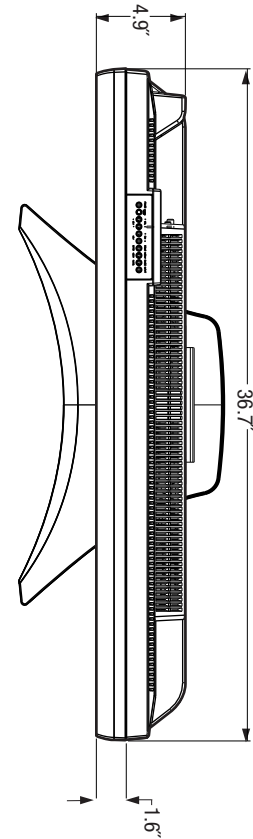

LT-40148

1080p Flat Panel LCD HDTV

OVERALL DIMENSIONS (Approx.)

Height	Height w/base	Width	Depth	Depth w/base	TV Weight	Power Consumption
23.4"	25.0"	36.7"	4.9"	11.2"	48.5 lbs	250 W

BACK PANEL

TOP

FRONT

LEFT SIDE

Note: Illustrations not necessarily to scale. Descriptions and specifications subject to change without notice. The dimensions are approximate for general information when deciding the locations and placements of the product. When creating a custom-built environment for this product, please take exact measurements from the specific unit to be installed before doing any finished carpentry. When installing the unit, allow for air circulation, ventilation, and variations due to manufacturing tolerances. The cosmetic appearance of the product may vary from that depicted here. Not responsible for typographical or printed errors.