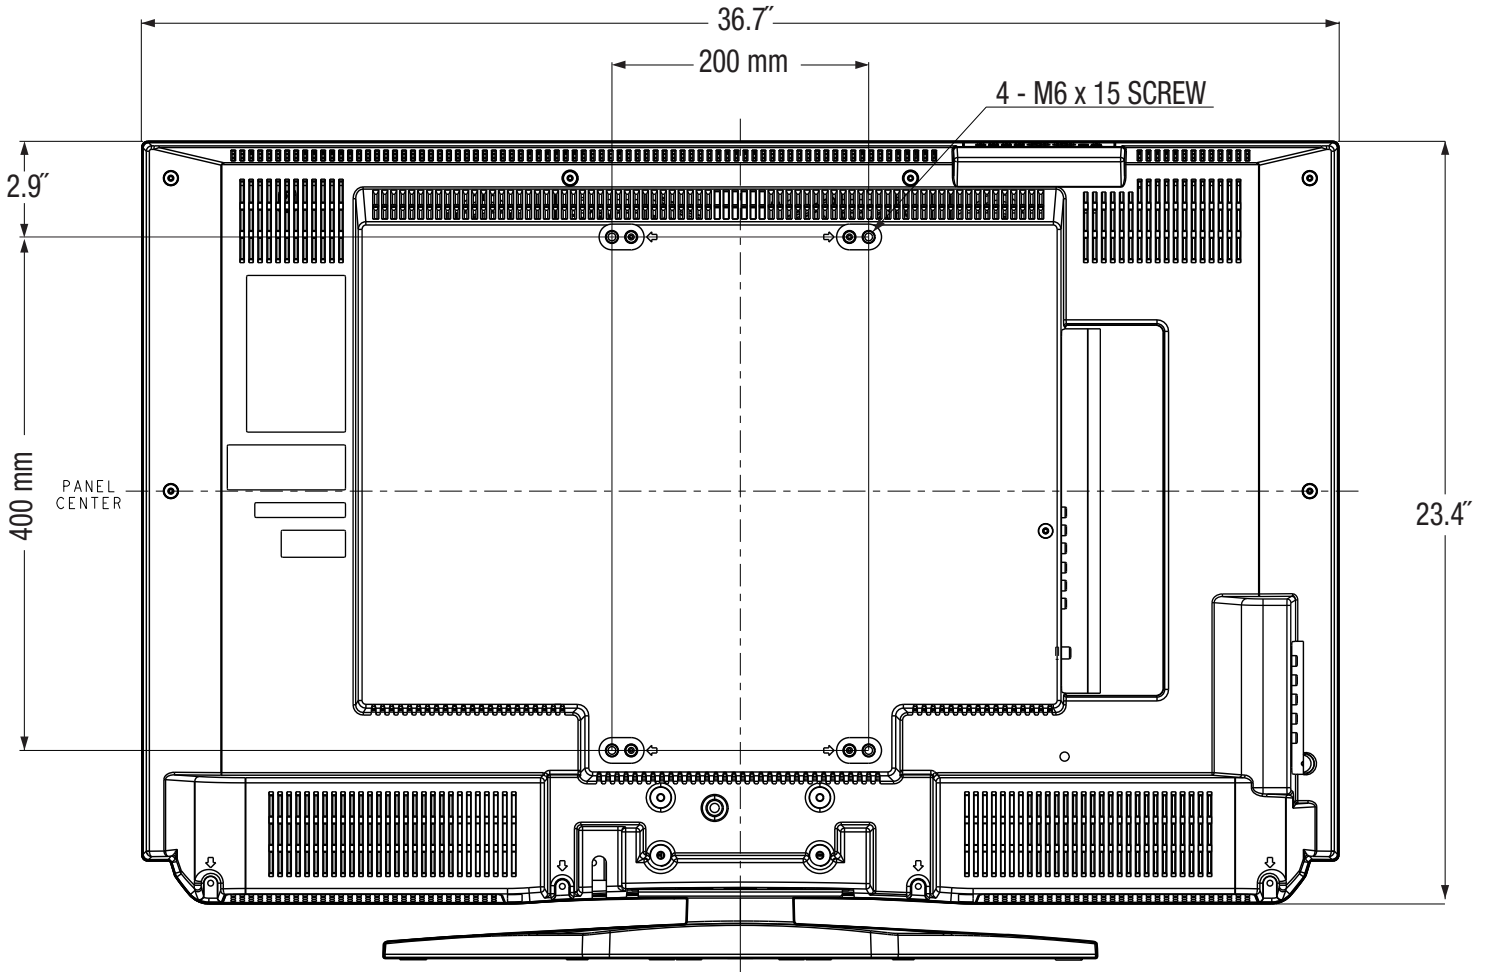

LT-40148

1080p Flat Panel LCD HDTV

WALL-MOUNT SCREW HOLE LOCATION

Note: Illustrations not necessarily to scale. Descriptions and specifications subject to change without notice. The dimensions are approximate for general information when deciding the locations and placements of the product. When creating a custom-built environment for this product, please take exact measurements from the specific unit to be installed before doing any finished carpentry. When installing the unit, allow for air circulation, ventilation, and variations due to manufacturing tolerances. The cosmetic appearance of the product may vary from that depicted here. Not responsible for typographical or printed errors.