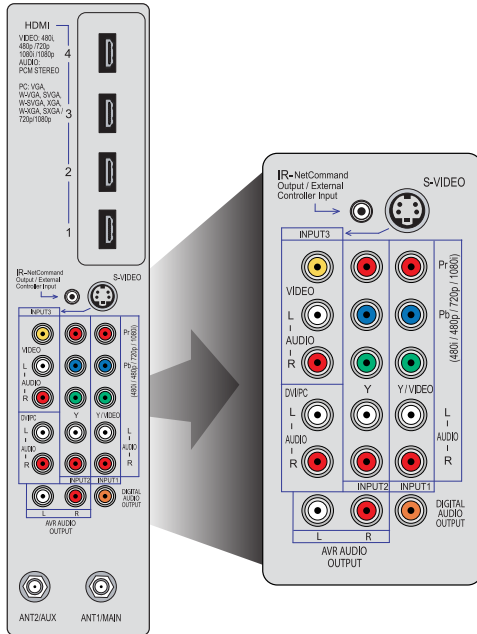

LT-40148

1080p Flat Panel LCD HDTV

OVERALL DIMENSIONS (Approx.)

Height	Height w/base	Width	Depth	Depth w/base	TV Weight	Power Consumption
23.4"	25.0"	36.7"	4.9"	11.2"	48.5 lbs	250 W

BACK PANEL