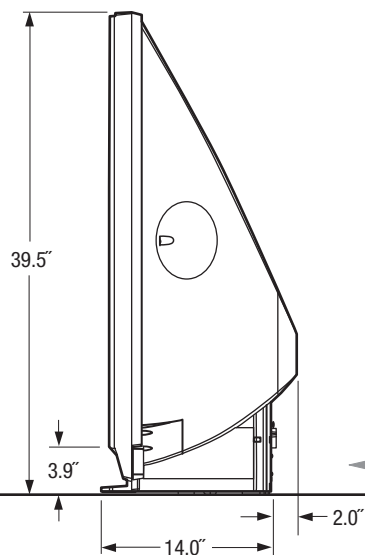

WD-65835

1080p DLP® HDTV

OVERALL DIMENSIONS (Approx.)

Height	Width	Depth	TV Weight	Power Consumption
39.5"	58.2"	16.0"	74.4 lbs	270 W

TOP

BACK PANEL

FRONT

LEFT SIDE

Note: Illustrations not necessarily to scale.

Descriptions and specifications subject to change without notice. The dimensions are approximate for general information when deciding the locations and placements of the product. When creating a custom-built environment for this product, please take exact measurements from the specific unit to be installed before doing any finished carpentry. When installing the unit, allow for air circulation, ventilation, and variations due to manufacturing tolerances. The cosmetic appearance of the product may vary from that depicted here. Not responsible for typographical or printed errors.