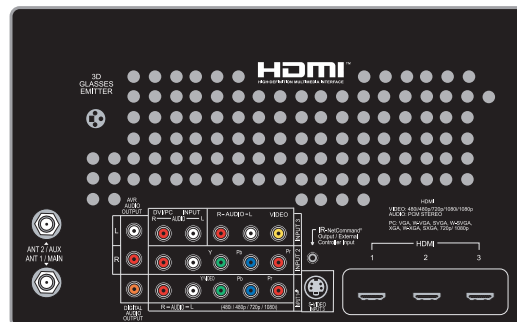

WD-65835

1080p DLP® HDTV

OVERALL DIMENSIONS (Approx.)

Height	Width	Depth	TV Weight	Power Consumption
39.5"	58.2"	16.0"	74.4 lbs	270 W

TOP

BACK PANEL

FRONT

LEFT SIDE