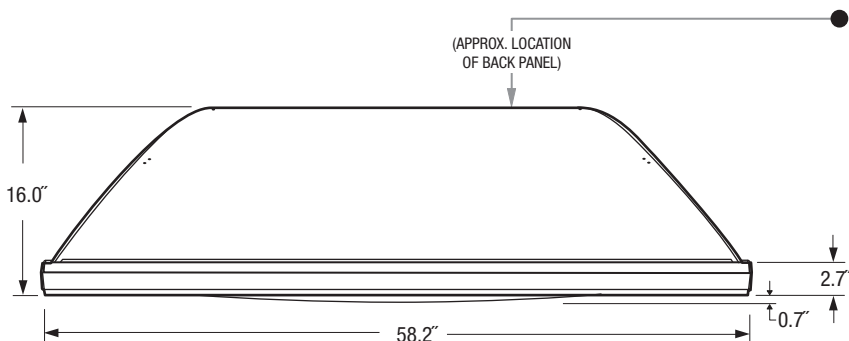

WD-65835

1080p DLP® HDTV

OVERALL DIMENSIONS (Approx.)

Height	Width	Depth	TV Weight	Power Consumption
39.5"	58.2"	16.0"	74.4 lbs	270 W

TOP

BACK PANEL

FRONT

LEFT SIDE

Note: Illustrations not necessarily to scale.

Descriptions and specifications subject to change without notice. The dimensions are approximate for general information when deciding the locations and placements of the product. When creating a custom-built environment for this product, please take exact measurements from the specific unit to be installed before doing any finished carpentry. When installing the unit, allow for air circulation, ventilation, and variations due to manufacturing tolerances. The cosmetic appearance of the product may vary from that depicted here. Not responsible for typographical or printed errors.