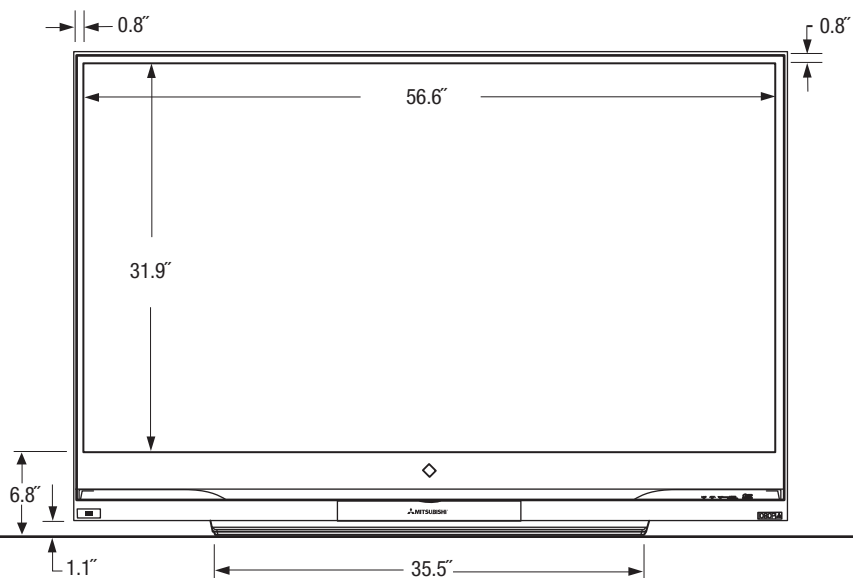

WD-65835

1080p DLP® HDTV

OVERALL DIMENSIONS (Approx.)

Height	Width	Depth	TV Weight	Power Consumption
39.5"	58.2"	16.0"	74.4 lbs	270 W

TOP

BACK PANEL

FRONT

LEFT SIDE

Note: Illustrations not necessarily to scale.

Descriptions and specifications subject to change without notice. The dimensions are approximate for general information when deciding the locations and placements of the product. When creating a custom-built environment for this product, please take exact measurements from the specific unit to be installed before doing any finished carpentry. When installing the unit, allow for air circulation, ventilation, and variations due to manufacturing tolerances. The cosmetic appearance of the product may vary from that depicted here. Not responsible for typographical or printed errors.