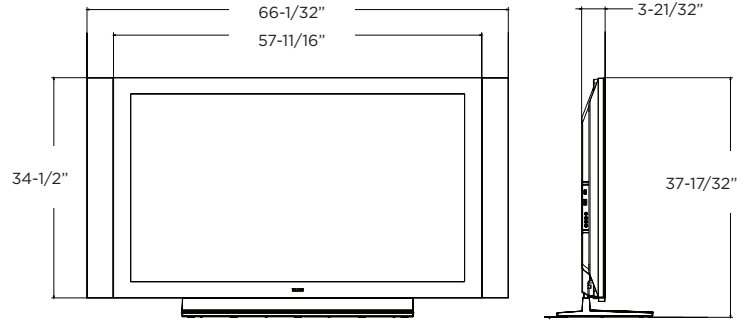

ELITE

PRO-151FD 60-INCH CLASS HIGH-DEFINITION 1080P ELITE® FLAT PANEL TELEVISION

KURO

ELITE VIDEO PROCESSING TECHNOLOGY

- Picture Detail Settings* - DRE Picture (Off / High / Mid / Low), Black Level (Off / On), ACL (Off / On), Enhancer Mode (1 / 2 / 3), Gamma (1 / 2 / 3)
- Color Temperature Adjustment - 5 settings (High / Mid-High / Mid / Mid-Low / Low)
- Color Temperature Manual Adjustment
- Color Management
- Color Space (1 / 2)
  - Noise Reduction Settings - 3 DNR (Off / High / Mid / Low), Field NR (Off / High / Mid / Low), Block NR (Off / On), Mosquito NR (Off / On), Tuner NR (Off / On - for each channel)
- 3 DYC (Off / High / Mid / Low)
- I-P Mode (1 / 2 / 3)
  - CTI - Color Transient Improver (On / Off)

ELITE VIDEO & AUDIO CONNECTIVITY

▶ Inputs	▶ Outputs
- 4 Independent HDMI 1.3 (w/PC support, 2 w/analog audio)	- Optical Digital Audio (Dolby Digital/PCM)
- 1 Component	- Audio LR
- 3 Composite	- Subwoofer
- 1 S-Video	- SR
- Antenna	▶ IR Repeater
- USB (Mass Storage Class)	- Headphone
- PC	
- LAN (10/100 Base-T Ethernet)	

SOUND TECHNOLOGY

- Improved 18-Watt Stereo Digital Amplifier w/TruBass 2-Way Stereo Speakers
- SRS® WOW HD / SRS FOCUS / SRS TruBass / SRS Definition

CARTON DIMENSIONS

- (W x H x D): 62-3/4" x 46" x 15-3/4"
- Weight: 168 lbs.

UPC

- 012562887128

PRODUCT DIMENSIONS

- Panel (W x H x D): 57-11/16" x 34-1/2" x 3-21/32"
- Panel w/Speakers (W x H x D): 66-1/32" x 34-1/2" x 3-21/32"
- Panel Weight: 112 lbs. 4 oz.
- Panel Weight w/Speakers, Stand and Color Sensor: 135 lbs. 1 oz.