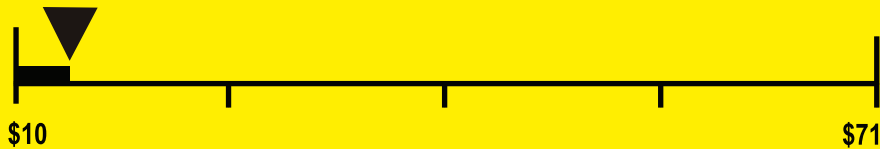

\$13

Cost Range of Similar Models

121 kWh

Estimated Yearly Electricity Use

\$10

Estimated Yearly Operating Cost
(when used with a natural gas water heater)

Your cost will depend on your utility rates and use.