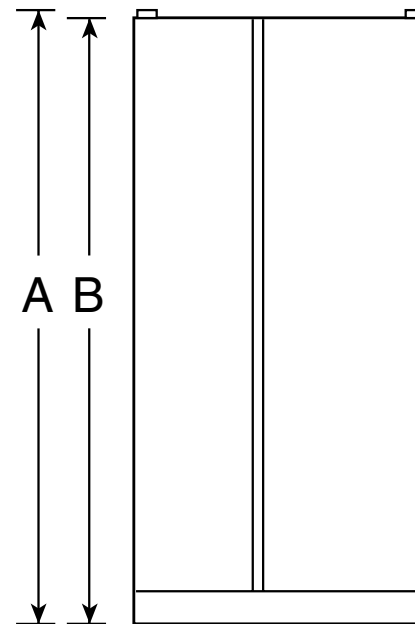

PSHS6RGX

GE Profile™ 25.6 Cu. Ft. Side-By-Side Refrigerator

Dimensions and Installation Information (in inches)

Overall Dimensions	Height to top of hinge (in.) A	69-3/8
	Height to top of case (in.) B	69
	Case depth without door (in.) C†	28
	Case depth less door handle (in.) D†	32-3/8
	Case depth with door handle (in.) E†	35
	Depth with fresh food door open 90° (in.) F†	50-1/8
	Width (in.) G	35-3/4
Air Clearances	Width with door open 90° inc. door handle (in.) H	43-1/2
	Each side (in.)	1/8
	Top (in.)	1
	Back (in.)	1

†Water hook-up fits in back air clearance when calculating installation depth.

If installed against a wall, allow clearance of 14-3/16" on freezer side to remove bin. To remove fresh food pans, remove door bins.

Clearance required to remove fresh food full-size pan without disassembling is 18-15/16".

Allow additional space for any necessary leveling adjustments.

For answers to your Monogram,® GE Profile™ or GE® appliance questions, visit our website at ge.com or call GE Answer Center® service, 800.626.2000.