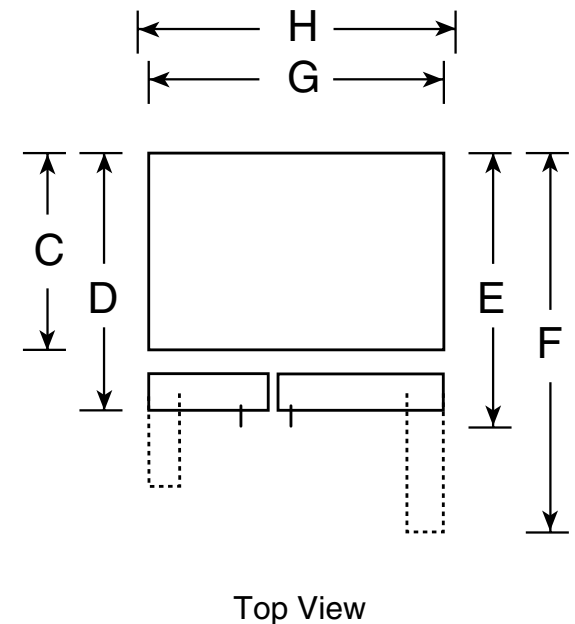

PSHS6RGX

GE Profile™ 25.6 Cu. Ft. Side-By-Side Refrigerator

Dimensions and Installation Information (in inches)

Overall Dimensions	Height to top of hinge (in.) A	69-3/8
	Height to top of case (in.) B	69
	Case depth without door (in.) C†	28
	Case depth less door handle (in.) D†	32-3/8
	Case depth with door handle (in.) E†	35
	Depth with fresh food door open 90° (in.) F†	50-1/8
	Width (in.) G	35-3/4
Air Clearances	Width with door open 90° inc. door handle (in.) H	43-1/2
	Each side (in.)	1/8
	Top (in.)	1
	Back (in.)	1

†Water hook-up fits in back air clearance when calculating installation depth.

If installed against a wall, allow clearance of 14-3/16" on freezer side to remove bin. To remove fresh food pans, remove door bins.

Clearance required to remove fresh food full-size pan without disassembling is 18-15/16".

Allow additional space for any necessary leveling adjustments.

For answers to your Monogram,® GE Profile™ or GE® appliance questions, visit our website at ge.com or call GE Answer Center® service, 800.626.2000.