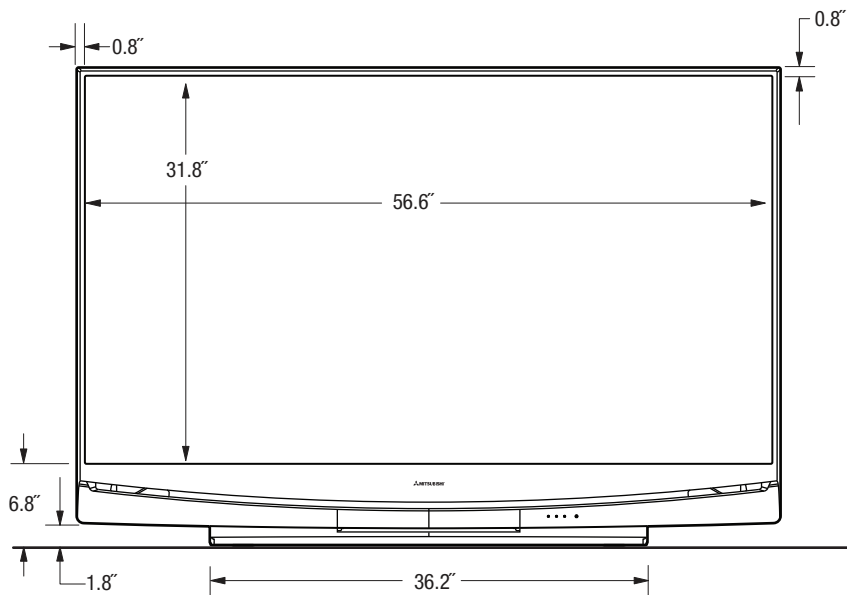

WD-65735

1080p DLP® HDTV

OVERALL DIMENSIONS (Approx.)

Height	Width	Depth	TV Weight	Power Consumption
39.5"	58.2"	16.1"	72.2 lbs	265 W

TOP

BACK PANEL

FRONT

LEFT SIDE

Note: Illustrations not necessarily to scale.

Descriptions and specifications subject to change without notice. The dimensions are approximate for general information when deciding the locations and placements of the product. When creating a custom-built environment for this product, please take exact measurements from the specific unit to be installed before doing any finished carpentry. When installing the unit, allow for air circulation, ventilation, and variations due to manufacturing tolerances. The cosmetic appearance of the product may vary from that depicted here. Not responsible for typographical or printed errors.