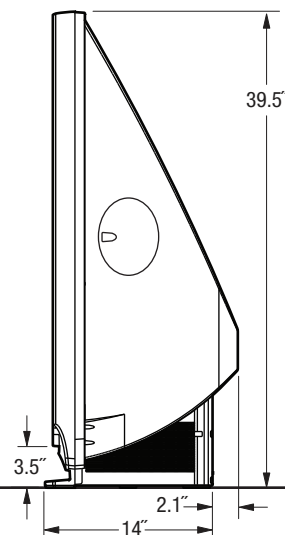

WD-65735

1080p DLP® HDTV

OVERALL DIMENSIONS (Approx.)

Height	Width	Depth	TV Weight	Power Consumption
39.5"	58.2"	16.1"	72.2 lbs	265 W

TOP

BACK PANEL

FRONT

LEFT SIDE

Note: Illustrations not necessarily to scale.

Descriptions and specifications subject to change without notice. The dimensions are approximate for general information when deciding the locations and placements of the product. When creating a custom-built environment for this product, please take exact measurements from the specific unit to be installed before doing any finished carpentry. When installing the unit, allow for air circulation, ventilation, and variations due to manufacturing tolerances. The cosmetic appearance of the product may vary from that depicted here. Not responsible for typographical or printed errors.