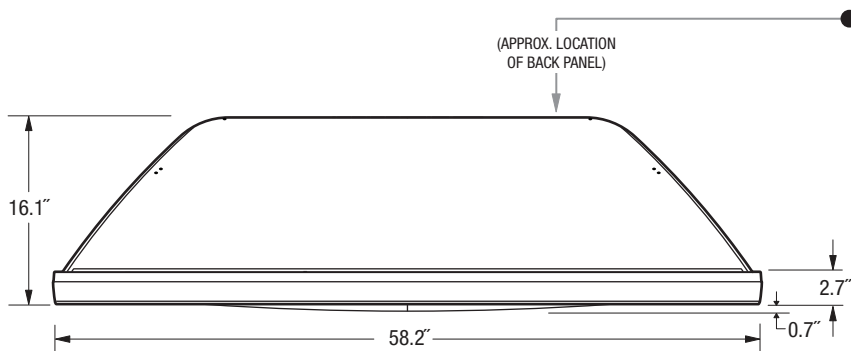

WD-65735

1080p DLP® HDTV

OVERALL DIMENSIONS (Approx.)

Height	Width	Depth	TV Weight	Power Consumption
39.5"	58.2"	16.1"	72.2 lbs	265 W

TOP

BACK PANEL

FRONT

LEFT SIDE

Note: Illustrations not necessarily to scale.

Descriptions and specifications subject to change without notice. The dimensions are approximate for general information when deciding the locations and placements of the product. When creating a custom-built environment for this product, please take exact measurements from the specific unit to be installed before doing any finished carpentry. When installing the unit, allow for air circulation, ventilation, and variations due to manufacturing tolerances. The cosmetic appearance of the product may vary from that depicted here. Not responsible for typographical or printed errors.