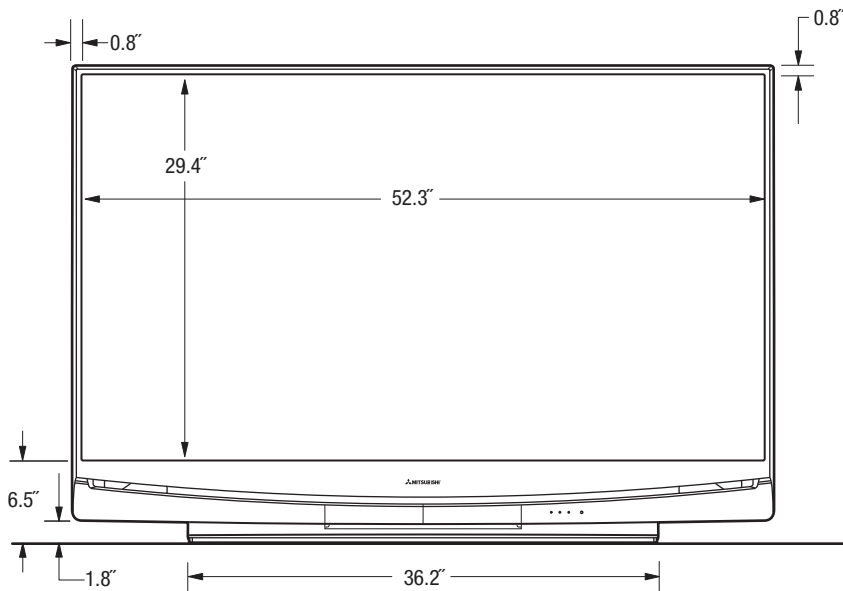

WD-60735

1080p DLP® HDTV

OVERALL DIMENSIONS (Approx.)

Height	Width	Depth	TV Weight	Power Consumption
36.7"	53.9"	15.2"	64.4 lbs	265 W

TOP

BACK PANEL

FRONT

LEFT SIDE

Note: Illustrations not necessarily to scale.

Descriptions and specifications subject to change without notice. The dimensions are approximate for general information when deciding the locations and placements of the product. When creating a custom-built environment for this product, please take exact measurements from the specific unit to be installed before doing any finished carpentry. When installing the unit, allow for air circulation, ventilation, and variations due to manufacturing tolerances. The cosmetic appearance of the product may vary from that depicted here. Not responsible for typographical or printed errors.