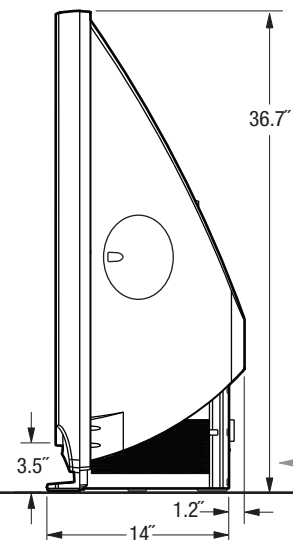

WD-60735

1080p DLP® HDTV

OVERALL DIMENSIONS (Approx.)

Height	Width	Depth	TV Weight	Power Consumption
36.7"	53.9"	15.2"	64.4 lbs	265 W

TOP

BACK PANEL

FRONT

LEFT SIDE

Note: Illustrations not necessarily to scale.

Descriptions and specifications subject to change without notice. The dimensions are approximate for general information when deciding the locations and placements of the product. When creating a custom-built environment for this product, please take exact measurements from the specific unit to be installed before doing any finished carpentry. When installing the unit, allow for air circulation, ventilation, and variations due to manufacturing tolerances. The cosmetic appearance of the product may vary from that depicted here. Not responsible for typographical or printed errors.