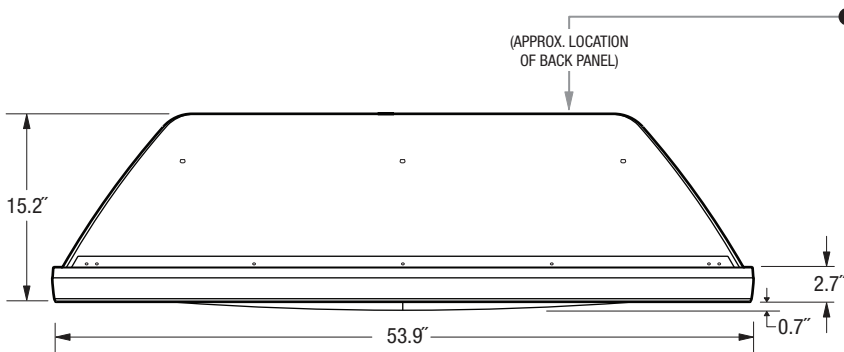

WD-60735

1080p DLP® HDTV

OVERALL DIMENSIONS (Approx.)

Height	Width	Depth	TV Weight	Power Consumption
36.7"	53.9"	15.2"	64.4 lbs	265 W

TOP

BACK PANEL

FRONT

LEFT SIDE

Note: Illustrations not necessarily to scale.

Descriptions and specifications subject to change without notice. The dimensions are approximate for general information when deciding the locations and placements of the product. When creating a custom-built environment for this product, please take exact measurements from the specific unit to be installed before doing any finished carpentry. When installing the unit, allow for air circulation, ventilation, and variations due to manufacturing tolerances. The cosmetic appearance of the product may vary from that depicted here. Not responsible for typographical or printed errors.