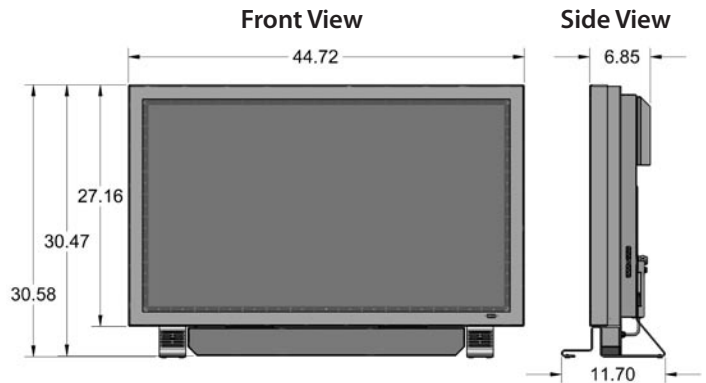

Internal thermostatically-controlled heater protects TV in temperatures as low as -24 degrees F.

Innovative watertight cable entry system with pass-through design keeps cables dry and allows for easy hook-ups

Detachable Speakers

Water-resistant Remote Control

Optional wall mount is weatherized and includes stainless steel hardware

LCD Screen	46-inch diagonal TFT Active Matrix
Resolution	HD 1920 x 1080 pixels
Aspect Ratio	16:9
Contrast Ratio	2000:1
Viewing Angle	178°
Response Time	6 milliseconds
TV formats	1080p, 1080i, 720p, 480p, 480i
Input Connectors:	
RF	Antenna/CATV (ATSC/QAM/NTSC) x1
HDMI	HDMI™ Input x2
Video Composite	S-Video x1 and Composite Video x1, L/R Audio Inputs x1
Video Component	YPbPr plus Stereo Audio x2
PC	15-pin D-sub VGA plus Stereo Audio
RS232 Serial	Full-featured command set with discrete on/off, input select and volume control
Discrete IR Control	Codes for Power On/Off and Input Select
Input Power	100-240 VAC, 50-60 Hz 4.0 A Max
Audio	10-watt x 2 channels, water-resistant speakers (detachable); SPDIF Audio output
Operating Temp.	-24° to 122° F. (-31° to 50° C.) *
Non-op. Temp. (Off-mode with power applied)	-24° to 140° F. (-31° to 60° C.) The non-operating temperature feature requires power to be applied
Accessories Included	Water-resistant control with lithium battery
TV Dimensions	44.72" W x 27.16" H (30.47" H with speakers, 30.58" H with speakers and table stand) x 6.85" D (11.70" D with optional base/table stand)
Weight	98 lbs.
Warranty	One-year, in-factory, parts and labor