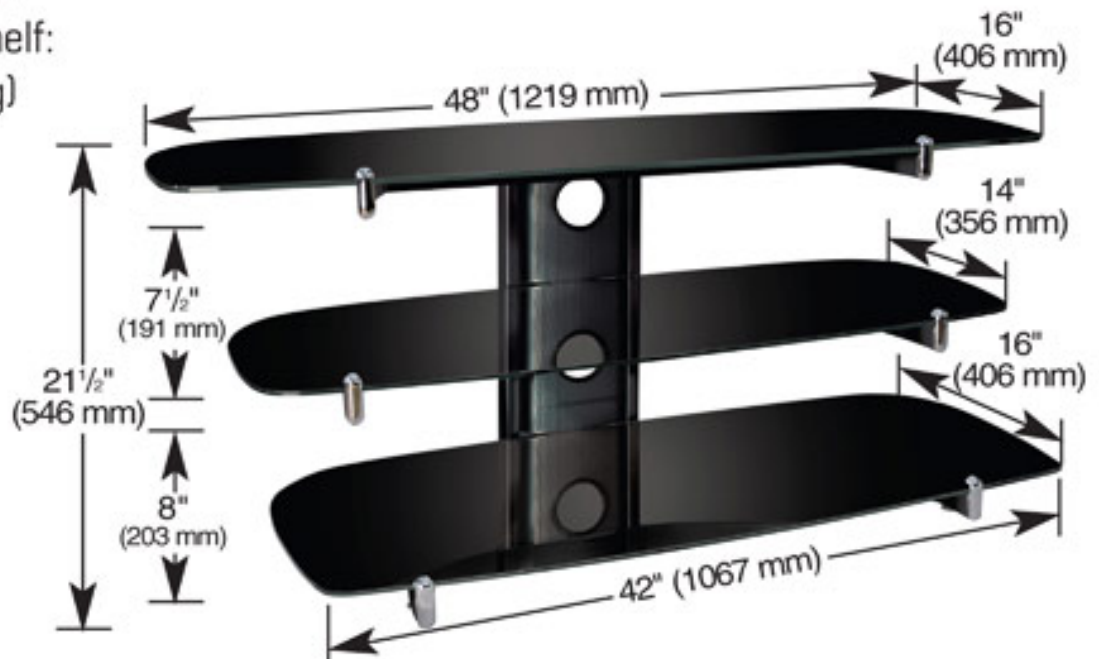

FP-4226

High Gloss Black Flat Panel Audio Video System

Overall: 48"w x 21 $\frac{1}{2}$ "h x 20 $\frac{5}{8}$ "d

Accommodates most Flat Panel
TVs up to 50", plus at least
four audio video components

Usable Top Shelf: 48"w x 16"d

Usable Middle Shelf: 42"w x 7 $\frac{1}{2}$ "h x 14"d

Usable Bottom Shelf: 42"w x 8"h x 16"d

Weight Capacity:
of each lower shelf:
50 lbs. (22.7 kg)

Bell'O
simply...beautiful®

All measurements are nominal usable space. Specifications are subject to change without notice.