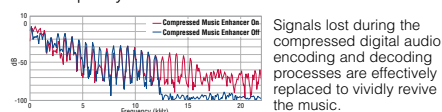

Signals lost during the compressed digital audio encoding and decoding processes are effectively replaced to vividly revive the music.

Other Notable Features

- 40-station preset tuning / Auto preset tuning
- HD Audio LPCM 5.1-channel reception (up to 96kHz)
- 192kHz/24-bit DACs for all channels
- iPod song titles displayed in English and Western European languages ISO 8859-1 (Latin 1) on the front panel and on-screen display
- Night Listening Enhancer, SILENT CINEMA and Virtual CINEMA DSP
- Audio Delay for adjusting lip-sync (0–160ms)
- 9 selectable subwoofer crossover frequencies
- Subwoofer phase select
- Dolby Digital, DTS and Dolby Pro Logic II decoding
- Front panel Video Aux input with mini jack for connecting portable audio player
- Subwoofer out
- 6-channel external input
- Speaker A or B selection
- Preset remote unit

Yamaha Bluetooth® Wireless Audio Receiver

The YBA-10 Bluetooth Wireless Audio Receiver docks to the receiver and supports A2DP audio streaming, so you can enjoy music wirelessly from Bluetooth-enabled mobile phones, Windows PCs and Macs.