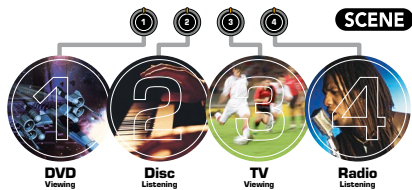

<b>Center Speaker</b>	2-way bass reflex
Drivers	Dual 3" woofers and 1/2" balanced dome tweeter
Input Power (Max/Nominal)	100 W/30 W
Dimensions (W x H x D); Weight	13" x 4-1/8" x 4-11/32"; 3.9 lbs.

<b>Surround Speakers</b>	Full-Range acoustic suspension
Driver	3" full range
Input Power (Max/Nominal)	100 W/30 W
Dimensions (W x H x D); Weight	4-1/8" x 8-1/16" x 4-11/32"; 2.1 lbs./unit

### SCENE — Greater Operating Ease

Four SCENE buttons make operating the receiver easier than ever. Pressing a SCENE button automatically turns the power on and launches a number of operations that initiate play of the source controlled by that button. Many SCENE settings are available, such as Dock Listening, DVD Viewing, Radio Listening and Game Playing. Browsing and selecting the settings is quickly accomplished by rotating the Input knob and watching the on-screen display. The SCENE names can be changed also.