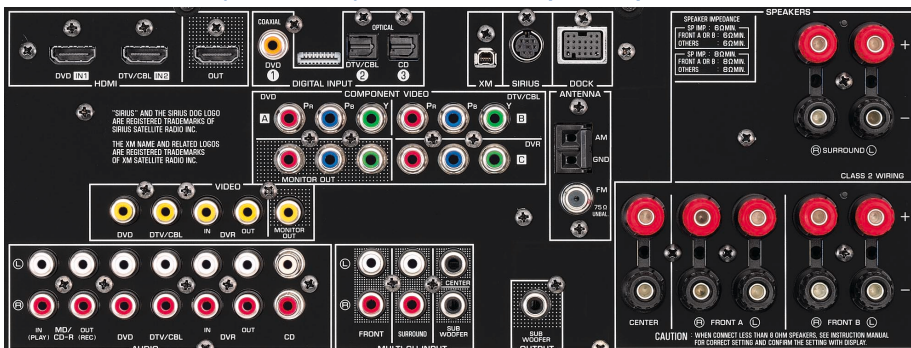

YHT-690BL Receiver (HTR-6140BL) Rear Panel and Inputs/Outputs

Inputs	Outputs
HDMI	2
XM / SIRIUS Satellite Radio Terminal	1 / 1
Dock Terminal (for iPod / Bluetooth)	1
Optical Digital (Fixed and Assignable)	2
Coaxial Digital (Fixed and Assignable)	1
Analog A/V / Audio*	4 / 2
Component Video	3
Multi-Channel External Input	6 ch
HDMI	1
Analog A/V / Audio	1 / 1
Component Video Monitor	1
Composite Monitor	1
Speaker (without subwoofer)	5 ch / 7 ter.
Subwoofer	1

* Including front panel Video Aux terminals.

• The XM Satellite Radio service is only available in the 48 contiguous United States (not available in Alaska and Hawaii) and Canada. • XM name, XM Ready and related logos are registered trademarks of XM Satellite Radio, Inc. • Neural Surround™ name and related logos are trademarks owned by Neural Audio Corporation. • "SIRIUS" and the SIRIUS dog logo are registered trademarks of SIRIUS Satellite Radio, Inc. • iPod is a trademark of Apple Computer, Inc., registered in the U.S. and other countries. • Dolby and the double-D symbol are registered trademarks of Dolby Laboratories. • DTS is a registered trademark of DTS, Inc. • HDMI, the HDMI logo and High-Definition Multimedia Interface are trademarks or registered trademarks of HDMI Licensing LLC. • Burr-Brown products are trademarks of Texas Instruments, Inc. • The Bluetooth® word mark and logos are registered trademarks owned by Bluetooth SIG, Inc. • CINEMA DSP is a trademark of Yamaha Corporation. • SILENT CINEMA is a trademark of Yamaha Corporation. • Product designs and specifications are subject to change without notice.