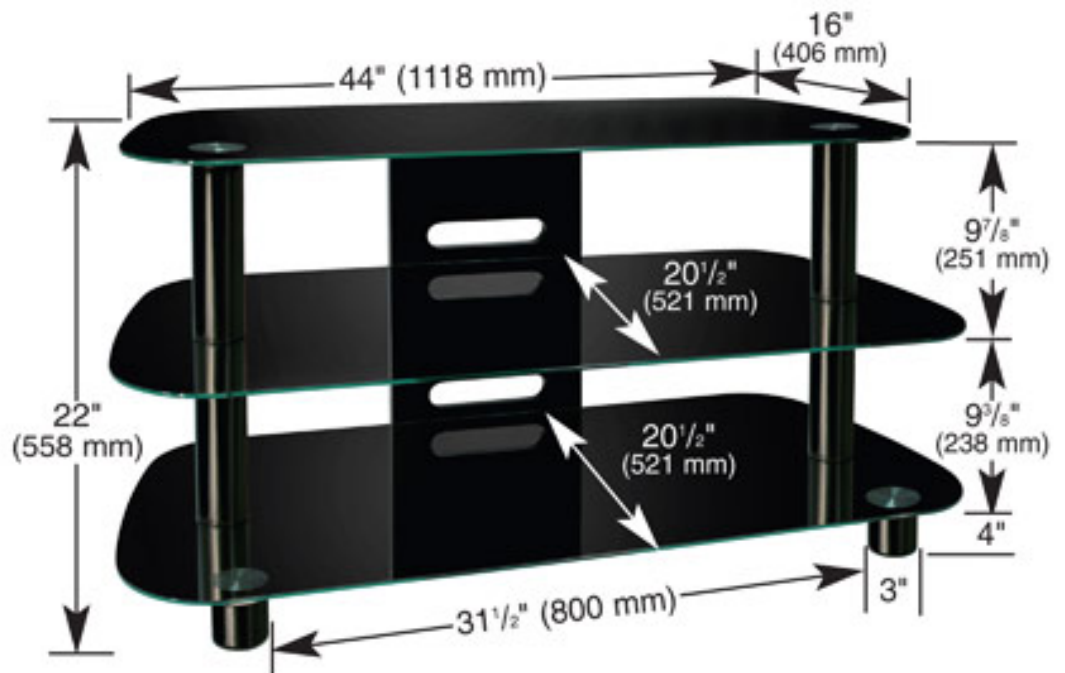

PVS-4215

Flat Panel Audio Video Systems

Overall: 44"w x 22"h x 22"d

Top Shelf: 44"w x 16"d

Usable Lower Shelves:
31½"w x 20½"d

Accommodates most Flat Panel
Plasma or LCD TVs up to 46", plus
at least four audio video components

Bell's
simply...beautiful®

PVS-4215HG in
High Gloss Black
shown. PVS-4215
in Black finish with
clear glass shelves
also available.

Weight Capacity
of each
lower shelf:
50 lbs. (22.7 kg)

All measurements are nominal usable space. Specifications are subject to change without notice.