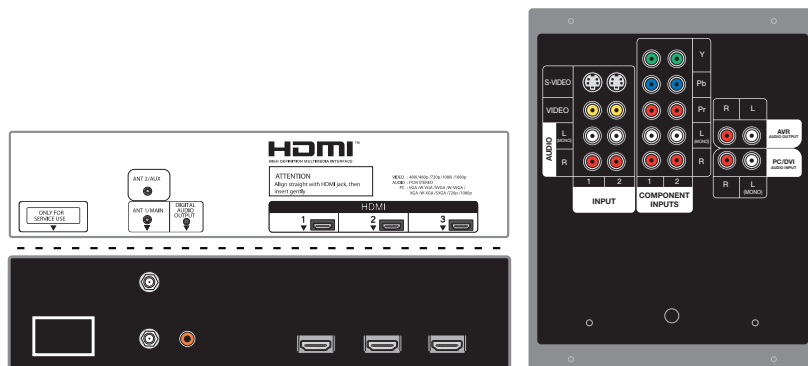

Backpanel

Optical System	
Display Type	1080p LCD
Full Spectrum Color™	Yes
Pixel Resolution (horizontal x vertical*)	1920 x 1080
Frame Refresh Rate	120Hz
Video Performance	
Video Format Conversion	Plush1080p®
x.v.Color™™	Yes
Deep Color	Yes
PerfectColor™	Yes
Video Noise Reduction	Color 4D
Picture Format Modes (4:3 sources)	6
Picture Format Modes (16:9 sources)	2
Smooth120Hz™	Yes
User Controls	
Easy Connect™	Yes
NetCommand®	Yes
ChannelView™	Yes
AV Adjustment (memorized by input)	Yes
Color Temperature Control (by input)	High/Low
Video Modes: Brilliant/Bright/Natural/Game	Yes
Full Screen Image Freeze	Yes
Audio	
Internal Loudspeakers	Stereo Full Range
Speaker Size	5 1/2" x 2 1/4"
Output Power (watts/ch.)	10W x 2
Level Sound (dynamics limiter)	Yes
Digital Output (PCM) for All Analog Sources	Yes
Tuning	
Combined Tuner (Analog/Digital/Cable) In The Clear	1
Antenna (RF) Inputs	2
AV Inputs (Analog with Stereo Audio)	
Side Component Video Input	1
Rear A/V Inputs with S-Video	2
Rear Component Video Inputs 480i, 480p, 720p, 1080i	2
Side USB Input (5 Mega Pixel Photo)	1
Inputs / Outputs (Digital)	
Rear HDMI™ 1.3 Inputs	3
480i, 480p, 720p, 1080i (60Hz)	Yes
1080p (24Hz, 30Hz, 60Hz)	Yes
Digital Audio Output (Dolby® Digital / PCM)	1 (coaxial)
HDMI™ Digital PC Compatibility	
640 x 480, 898 x 480, 800 x 600, 1064 x 600,	Yes
1024 x 768, 1280 x 720, 1365 x 768, 1280 x 1024 @ 60Hz	
1920 x 1080 @ 24Hz, 30Hz, 60Hz	Yes
Outputs (Analog)	
Stereo Audio Output	1 (fixed)
NetCommand® IR Emitter	1
Remote Control	
Remote Control	Partially Illuminated
5 Device Multibrand Illuminated Remote	Yes
Customization Features	
Direct IR Input Selection	Yes
Direct IR Format Selection	Yes
Independent IR Power ON / OFF	Yes

*TV and some PC displays have standard overscan.
Features, specifications and dimensions are subject to change without notice. Physical appearance of television and matching base may vary slightly from images shown on this document.
PGA TOUR and the swinging golfer logo are registered trademarks. Dolby and Dolby Digital are registered trademarks of Dolby Laboratories.
HDMI, the HDMI logo and High-Definition Multimedia Interface are trademarks or registered trademarks of HDMI Licensing, LLC. "x.v.Color" and "x.v.Color" logo are trademarks of Sony Corporation. Simplay HD and the Simplay HD logo are trademarks of Silicon Image, Inc.
© 2007 Mitsubishi Digital Electronics America, Inc. www.mitsubishi-tv.com