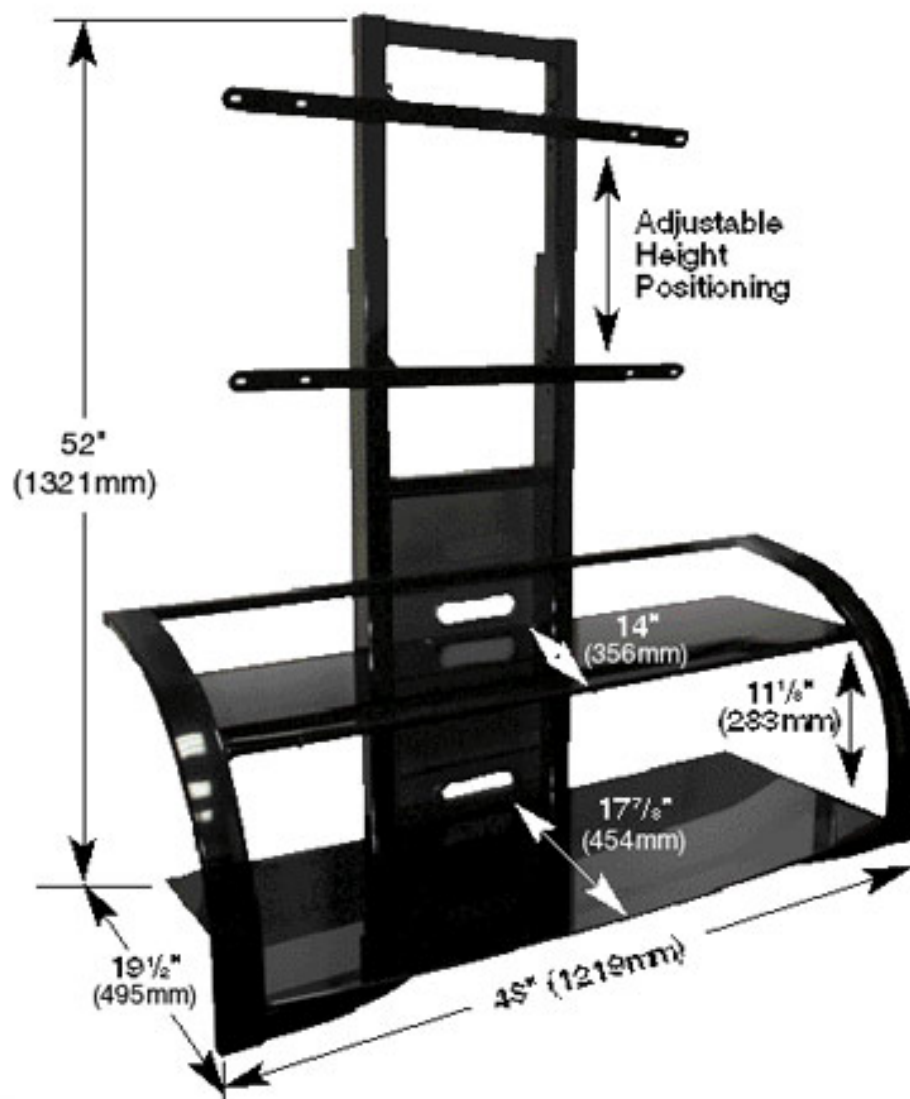

FP-8501HG

High Gloss Black Flat Panel Mounting System

Overall: 48" w x 52" h x 19 1/2" d

Usable Top Shelf: 43 1/8" w x 14" d

Usable Bottom Shelf: 43 1/8" w x 17 7/8" d

Universal Mount

Holds most Flat Panel TVs
up to 52" or 125 lbs.

Weight Capacity of Each Shelf:
50 lbs. (22.7 kg)

Bell'O
simply...beautiful®

All measurements are nominal usable space. Specifications are subject to change without notice.