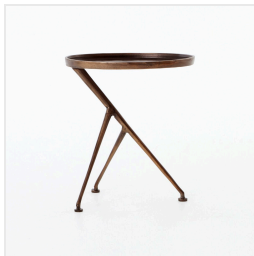

Volume

5.16

Ready for Immediate Shipment: 292

More Arriving Soon: Yes, 85 arriving in 3 to 5 weeks.

As of 6/18/2026