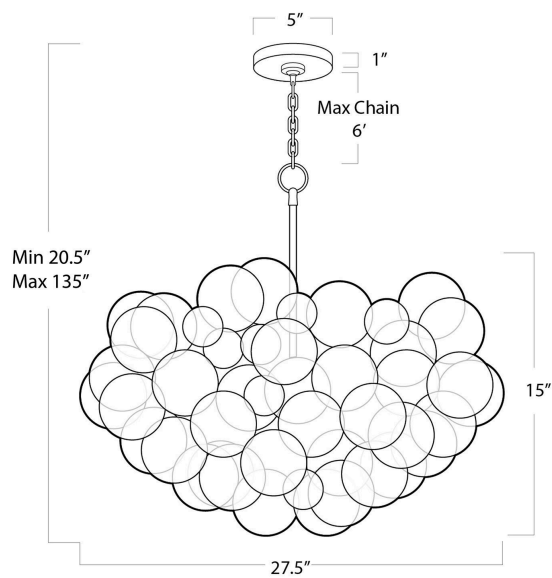

# REGINA ANDREW

DETROIT

## SPECIFICATION SHEET

Bubbles Chandelier (Clear) Natural Brass  
16-1044NB

<b>HEIGHT</b>	20.5
<b>WIDTH</b>	27.5
<b>DEPTH</b>	27.5
<b>SHADE DIMS</b>	N/A
<b>SHADE COLOR</b>	N/A
<b>BULB QTY</b>	1
<b>BULB TYPE</b>	A Type Medium Base (E26)
<b>SOCKET</b>	E26 Keyless
<b>WATTAGE</b>	100 Watt Max
<b>WIRING TYPE</b>	Hard Wire
<b>MATERIAL</b>	Glass
<b>FINISH</b>	Natural Brass
<b>NOTES</b>	10 ft of cord and 6 ft of chain
<b>FREIGHT ONLY</b>	No