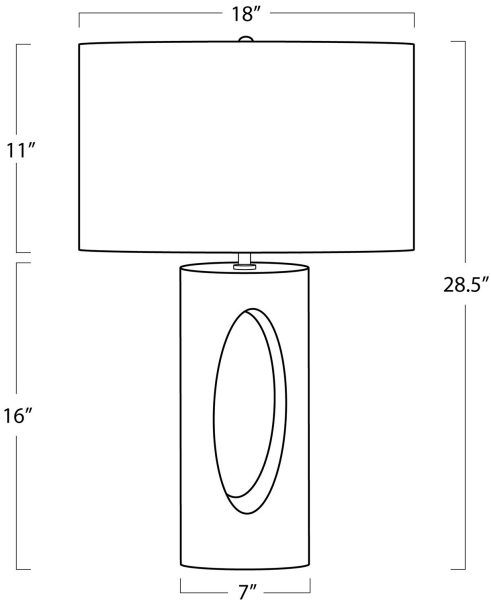

REGINA ANDREW

DETROIT

SPECIFICATION SHEET

Portia Marble Table Lamp (Green)
13-1637GRN

HEIGHT	28.5
WIDTH	18
DEPTH	18
SHADE DIMS	18 x 18 x 11
SHADE COLOR	Natural Linen
BULB QTY	1
BULB TYPE	A Type Medium Base (E26)
SOCKET	E26 Keyless. Switch on Lamp Base
WATTAGE	150 Watt Max
WIRING TYPE	Standard
MATERIAL	Marble
FINISH	Green
NOTES	8 ft of cord
FREIGHT ONLY	No