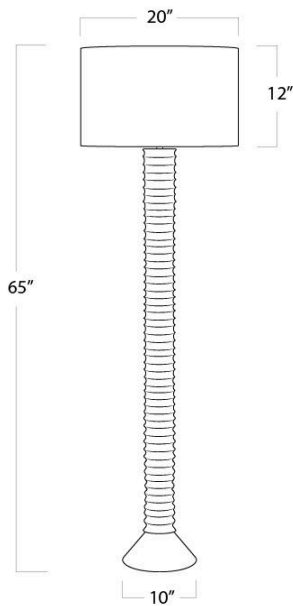

REGINA ANDREW

DETROIT

SPECIFICATION SHEET

Nabu Metal Floor Lamp (White) 14-1047WT

HEIGHT	65
WIDTH	20
DEPTH	20
SHADE DIMS	20 x 20 x 12
SHADE COLOR	Natural Linen
BULB QTY	1
BULB TYPE	A Type Medium Base (E26)
SOCKET	E26 3-Way Cast Turn Knob
WATTAGE	3-Way 150 Watt Max
WIRING TYPE	Standard
MATERIAL	Aluminum
FINISH	White
NOTES	8 ft of cord
FREIGHT ONLY	No