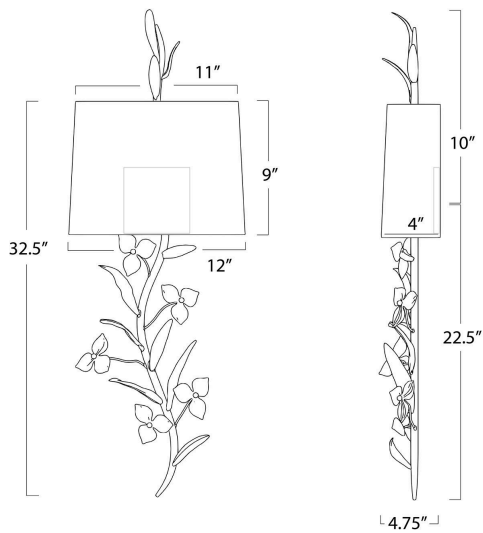

### Trillium Shaded Sconce 15-1179

<b>HEIGHT</b>	32.5
<b>WIDTH</b>	12
<b>DEPTH</b>	4.75
<b>SHADE DIMS</b>	11x4, 12x4, 9
<b>SHADE COLOR</b>	Natural Linen
<b>BULB QTY</b>	2
<b>BULB TYPE</b>	B Type Candelabra Base (E12)
<b>SOCKET</b>	E12 Candelabra
<b>WATTAGE</b>	40 Watt Max
<b>WIRING TYPE</b>	Hard Wire
<b>BACKPLATE</b>	N/A
<b>JUNCTION BOX</b>	10 in from top, 22.5 in from bottom, 5.8 in from side
<b>MATERIAL</b>	Steel
<b>FINISH</b>	Antique Gold Leaf
<b>NOTES</b>	N/A
<b>FREIGHT ONLY</b>	No