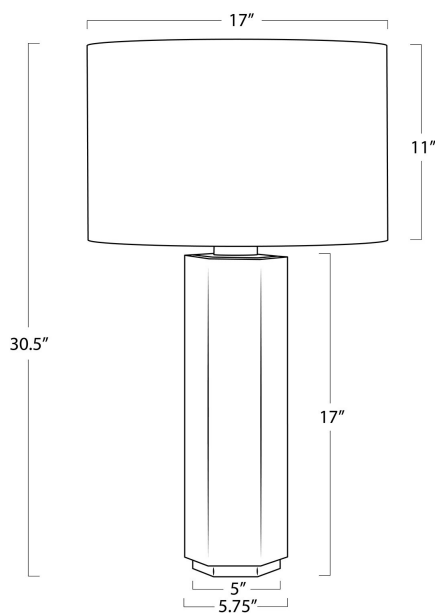

REGINA ANDREW

DETROIT

SPECIFICATION SHEET

Nico Marble Table Lamp 13-1677

HEIGHT	30.5
WIDTH	17
DEPTH	17
SHADE DIMS	17 x 17 x 11
SHADE COLOR	Natural Linen
BULB QTY	1
BULB TYPE	A Type Medium Base (E26)
SOCKET	E26 Cast Dimmer
WATTAGE	150 Watt Max
WIRING TYPE	Standard
MATERIAL	Marble
FINISH	Brown
NOTES	8 ft of cord
FREIGHT ONLY	No