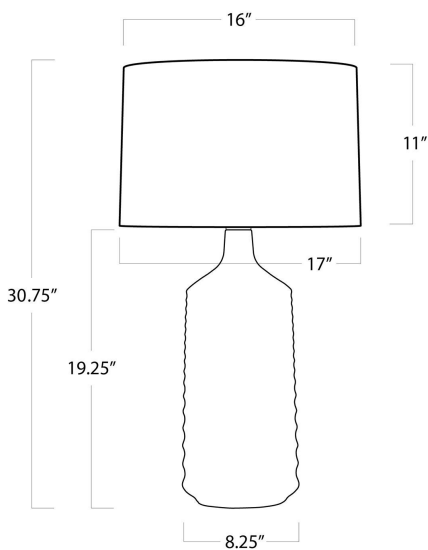

REGINA ANDREW

DETROIT

SPECIFICATION SHEET

Temperance Ceramic Table Lamp (Olive)
13-1415GRN

HEIGHT	30.75
WIDTH	17
DEPTH	17
SHADE DIMS	16 x 17 x 11
SHADE COLOR	Natural Linen
BULB QTY	1
BULB TYPE	A Type Medium Base (E26)
SOCKET	E26 3-Way Cast-Shell, Turn Knob
WATTAGE	3-Way 150 Watt Max
WIRING TYPE	Standard
MATERIAL	Ceramic
FINISH	Green
NOTES	8 ft of cord
FREIGHT ONLY	No