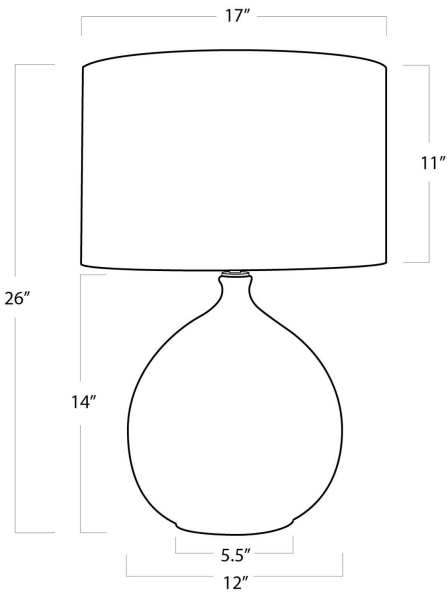

REGINA ANDREW

DETROIT

SPECIFICATION SHEET

Dover Ceramic Table Lamp 13-1445

HEIGHT	26
WIDTH	17
DEPTH	17
SHADE DIMS	17 x 17 x 11
SHADE COLOR	Natural Linen
BULB QTY	1
BULB TYPE	A Type Medium Base (E26)
SOCKET	E26 3-Way Cast Turn Knob
WATTAGE	3-Way 150 Watt Max
WIRING TYPE	Standard
MATERIAL	Ceramic
FINISH	Brown
NOTES	8 ft of cord
FREIGHT ONLY	No