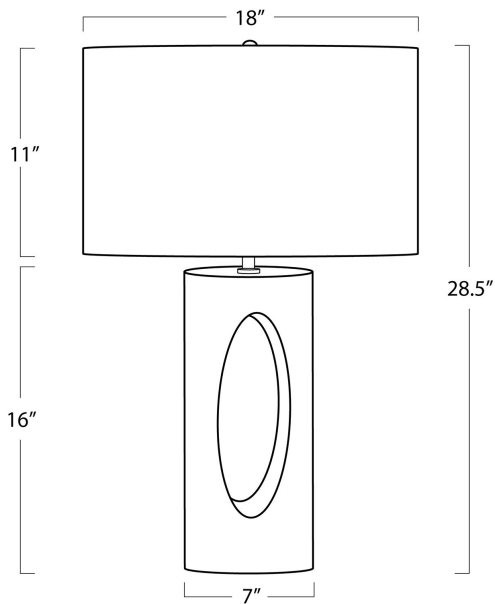

REGINA ANDREW

DETROIT

SPECIFICATION SHEET

Portia Marble Table Lamp (White)
13-1637WT

HEIGHT	28.5
WIDTH	18
DEPTH	18
SHADE DIMS	18 x 18 x 11
SHADE COLOR	Natural Linen
BULB QTY	1
BULB TYPE	A Type Medium Base (E26)
SOCKET	E26 Keyless. Switch on Lamp Base
WATTAGE	150 Watt Max
WIRING TYPE	Standard
MATERIAL	Marble
FINISH	White
NOTES	8 ft of cord
FREIGHT ONLY	No