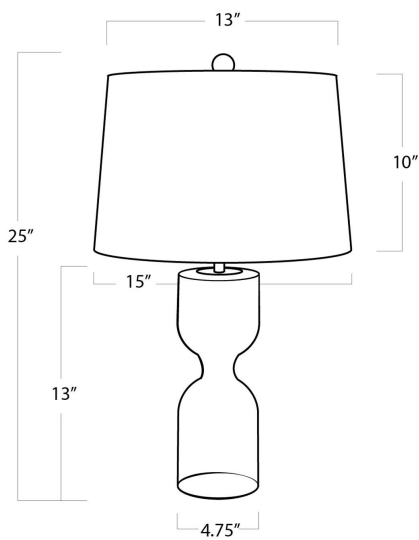

REGINA ANDREW

DETROIT

SPECIFICATION SHEET

Joan Crystal Table Lamp Large 13-1395

HEIGHT	25
WIDTH	15
DEPTH	15
SHADE DIMS	13 x 15 x 10
SHADE COLOR	Natural Linen
BULB QTY	1
BULB TYPE	A Type Medium Base (E26)
SOCKET	E26 Cast Dimmer
WATTAGE	150 Watt Max
WIRING TYPE	French Wire
MATERIAL	Crystal
FINISH	Clear
NOTES	10 ft of cord
FREIGHT ONLY	No