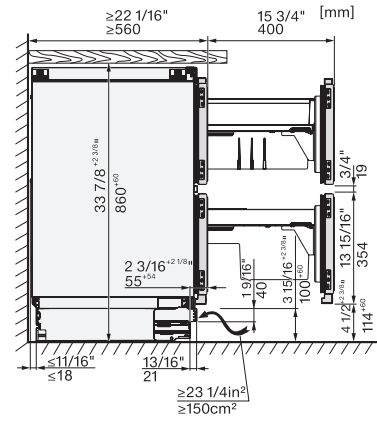

EAN: 4002516951285 / Material number: 12930520 /
Old Material Number: 36717510USA

General information	
Model number	KU 7175 D
Manufacturer material number	12930520
EAN number	4002516951285
Marketing class	Platinum
Appliance category	
Fridge	•
Design	
Built-in integrated	•
Built-in built-under	•
Door hinge side	Pull-out front
Design	
Type of lighting	LED
User convenience	
Networking with Miele@home	•
ComfortClean	•
DynaCool	•
Holiday mode	•
SoftClose door closing damper	•
Control	
Electronic temperature display and control	FreshTouch
SuperCool	•
No. of temperature zones	2
Sabbath mode	•
Fridge/fridge zone	
No. of shelves	2
Safety	
Lock function	•
Acoustic door alarm	•
Optical door alarm	•
Technical data	
Niche width in inches (mm), min.	23 5/8 (600)
Niche width in inches (mm), max.	23 5/8 (600)
Niche height in inches (mm), min.	33 7/8 (860)
Niche height in inches (mm), max.	36 1/4 (920)
Niche depth in in.(mm)	22 1/8 (560)
Appliance dimensions (W x H x D) in inches (mm)	23 1/2 (597) x 33 7/8 (859) x 21 7/8 (556)
Appliance width in in.(mm)	23 1/2 (597)
Appliance height in in.(mm)	33 7/8 (859)
Appliance depth in in.(mm)	21 7/8 (556)
Weight in lbs.(kg)	96 (43.1)
Maximum fridge compartment door front weight in lbs. (kg)	23 (10)
Climate range	SN-T
Fridge compartment volume in cu. ft. (l)	2.15 (61)
of which pantry compartment in L	2.05 (58)
Total usable capacity in cu. ft. (l)	4.2 (119)
Sound emissions in dB(A) re 1 pW	32

KU 7175 D

Built-under refrigerator, 33 7/8–36 1/4 in (86–92 cm) niche height with two individually adjustable temperature zones for more flexibility.

KU7175D, Built-under, niche dimensions

KU7175D, Built-under, side view

KU7175D, Built-under, side view

KU7175D, Built-under, installation drawing (*footnote)

*1. View from the front, 2. Mains connection cable L = 2200 mm, 3. No connection in this area,