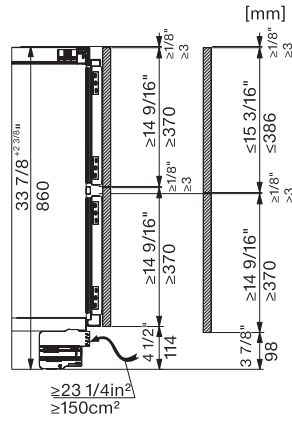

EAN: 4002516951285 / Material number: 12930520 /
Old Material Number: 36717510USA

General information	
Model number	KU 7175 D
Manufacturer material number	12930520
EAN number	4002516951285
Marketing class	Platinum
Appliance category	
Fridge	•
Design	
Built-in integrated	•
Built-in built-under	•
Door hinge side	Pull-out front
Design	
Type of lighting	LED
User convenience	
Networking with Miele@home	•
ComfortClean	•
DynaCool	•
Holiday mode	•
SoftClose door closing damper	•
Control	
Electronic temperature display and control	FreshTouch
SuperCool	•
No. of temperature zones	2
Sabbath mode	•
Fridge/fridge zone	
No. of shelves	2
Safety	
Lock function	•
Acoustic door alarm	•
Optical door alarm	•
Technical data	
Niche width in inches (mm), min.	23 5/8 (600)
Niche width in inches (mm), max.	23 5/8 (600)
Niche height in inches (mm), min.	33 7/8 (860)
Niche height in inches (mm), max.	36 1/4 (920)
Niche depth in in.(mm)	22 1/8 (560)
Appliance dimensions (W x H x D) in inches (mm)	23 1/2 (597) x 33 7/8 (859) x 21 7/8 (556)
Appliance width in in.(mm)	23 1/2 (597)
Appliance height in in.(mm)	33 7/8 (859)
Appliance depth in in.(mm)	21 7/8 (556)
Weight in lbs.(kg)	96 (43.1)
Maximum fridge compartment door front weight in lbs. (kg)	23 (10)
Climate range	SN-T
Fridge compartment volume in cu. ft. (l)	2.15 (61)
of which pantry compartment in L	2.05 (58)
Total usable capacity in cu. ft. (l)	4.2 (119)
Sound emissions in dB(A) re 1 pW	32

KU 7175 D

Built-under refrigerator, 33 7/8–36 1/4 in (86–92 cm) niche height with two individually adjustable temperature zones for more flexibility.

KU7175D, Built-under, niche dimensions

KU7175D, Built-under, side view

KU7175D, Built-under, side view

KU7175D, Built-under, installation drawing (*footnote)

*1. View from the front, 2. Mains connection cable L = 2200 mm, 3. No connection in this area,