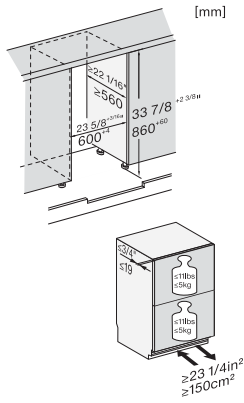

EAN: 4002516951285 / Material number: 12930520 /
Old Material Number: 36717510USA

General information	
Model number	KU 7175 D
Manufacturer material number	12930520
EAN number	4002516951285
Marketing class	Platinum
Appliance category	
Fridge	•
Design	
Built-in integrated	•
Built-in built-under	•
Door hinge side	Pull-out front
Design	
Type of lighting	LED
User convenience	
Networking with Miele@home	•
ComfortClean	•
DynaCool	•
Holiday mode	•
SoftClose door closing damper	•
Control	
Electronic temperature display and control	FreshTouch
SuperCool	•
No. of temperature zones	2
Sabbath mode	•
Fridge/fridge zone	
No. of shelves	2
Safety	
Lock function	•
Acoustic door alarm	•
Optical door alarm	•
Technical data	
Niche width in inches (mm), min.	23 5/8 (600)
Niche width in inches (mm), max.	23 5/8 (600)
Niche height in inches (mm), min.	33 7/8 (860)
Niche height in inches (mm), max.	36 1/4 (920)
Niche depth in in.(mm)	22 1/8 (560)
Appliance dimensions (W x H x D) in inches (mm)	23 1/2 (597) x 33 7/8 (859) x 21 7/8 (556)
Appliance width in in.(mm)	23 1/2 (597)
Appliance height in in.(mm)	33 7/8 (859)
Appliance depth in in.(mm)	21 7/8 (556)
Weight in lbs.(kg)	96 (43.1)
Maximum fridge compartment door front weight in lbs. (kg)	23 (10)
Climate range	SN-T
Fridge compartment volume in cu. ft. (l)	2.15 (61)
of which pantry compartment in L	2.05 (58)
Total usable capacity in cu. ft. (l)	4.2 (119)
Sound emissions in dB(A) re 1 pW	32

KU 7175 D

Built-under refrigerator, 33 7/8–36 1/4 in (86–92 cm) niche height with two individually adjustable temperature zones for more flexibility.

EAN: 4002516951285 / Material number: 12930520 /
Old Material Number: 36717510USA

KU 7175 D

Built-under refrigerator, 33 7/8–36 1/4 in (86–92 cm) niche height with two individually adjustable temperature zones for more flexibility.

KU7175D, Built-under, niche dimensions

KU7175D, Built-under, side view