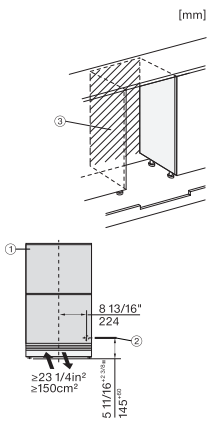

EAN: 4002516951285 / Material number: 12930520 /
Old Material Number: 36717510USA

General information	
Model number	KU 7175 D
Manufacturer material number	12930520
EAN number	4002516951285
Marketing class	Platinum
Appliance category	
Fridge	•
Design	
Built-in integrated	•
Built-in built-under	•
Door hinge side	Pull-out front
Design	
Type of lighting	LED
User convenience	
Networking with Miele@home	•
ComfortClean	•
DynaCool	•
Holiday mode	•
SoftClose door closing damper	•
Control	
Electronic temperature display and control	FreshTouch
SuperCool	•
No. of temperature zones	2
Sabbath mode	•
Fridge/fridge zone	
No. of shelves	2
Safety	
Lock function	•
Acoustic door alarm	•
Optical door alarm	•
Technical data	
Niche width in inches (mm), min.	23 5/8 (600)
Niche width in inches (mm), max.	23 5/8 (600)
Niche height in inches (mm), min.	33 7/8 (860)
Niche height in inches (mm), max.	36 1/4 (920)
Niche depth in in.(mm)	22 1/8 (560)
Appliance dimensions (W x H x D) in inches (mm)	23 1/2 (597) x 33 7/8 (859) x 21 7/8 (556)
Appliance width in in.(mm)	23 1/2 (597)
Appliance height in in.(mm)	33 7/8 (859)
Appliance depth in in.(mm)	21 7/8 (556)
Weight in lbs.(kg)	96 (43.1)
Maximum fridge compartment door front weight in lbs. (kg)	23 (10)
Climate range	SN-T
Fridge compartment volume in cu. ft. (l)	2.15 (61)
of which pantry compartment in L	2.05 (58)
Total usable capacity in cu. ft. (l)	4.2 (119)
Sound emissions in dB(A) re 1 pW	32

KU 7175 D

Built-under refrigerator, 33 7/8–36 1/4 in (86–92 cm) niche height with two individually adjustable temperature zones for more flexibility.

KU7175D, Built-under, niche dimensions

KU7175D, Built-under, side view

KU7175D, Built-under, side view

KU7175D, Built-under, installation drawing (*footnote)

*1. View from the front, 2. Mains connection cable L = 2200 mm, 3. No connection in this area,