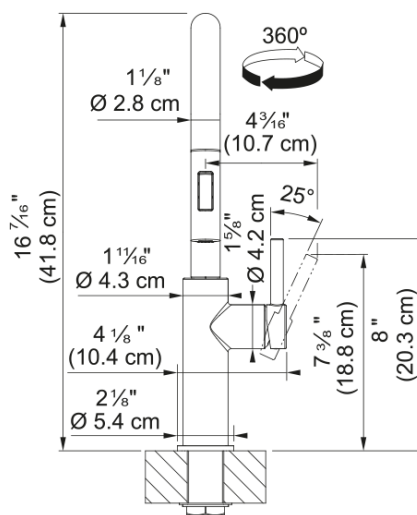

Maris Lario Prep Faucet - LAR-PR-CHR | 115.0740.014

Maris Lario 16.5-in Single Handle Pull-Down Dual-Spray Prep Faucet in Chrome. Compact and efficient, the Maris Lario Prep Faucet is the perfect solution for smaller sinks or dedicated prep areas. Designed in Italy with a focus on both elegance and durability, it delivers precise water flow for delicate tasks through its versatile dual function pull-down spout. Available in Chrome, Satin Nickel, and Matte Black, this faucet brings a refined touch to any kitchen space while offering reliable performance. A premium laminar aerator delivers a smooth splash free water stream. This faucet is part of the complete Maris Lario collection, which includes kitchen, prep, bar, pot filler, and filtration faucets, all designed to integrate seamlessly and complement other Franke products, ensuring a harmonious aesthetic throughout the home.

Aspect

Spout type	J - spout
Product color	Polished chrome
Type of material	Brass
Flexible pullout hose material	Nylon black
Spray head material	Stainless steel

Product Dimensions

Height Overall	16.024
Faucet hole diameter	35 mm
Cartridge dimension	35 mm

Installation

Mounting type	Shank
Water supply hose connection	1/2"
Water supply hose length	17.72 in

Product specifications

Pressure	High pressure
Faucet type	Spray
Faucet operation	Side lever
Faucet rotation	360°